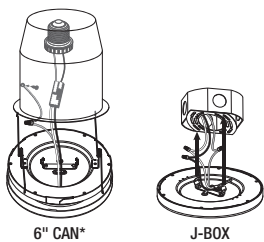

SlimLED MULTI 6"

* Retrofit Kit sold separately (P-SLMT6-6CAN)