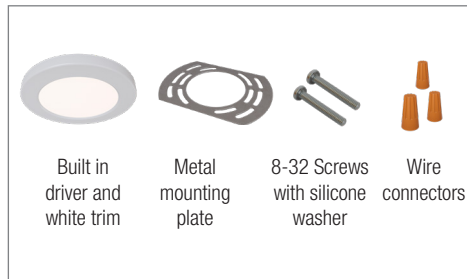

EVERYTHING IN 1 BOX

DELIVERED
Up to 1070 lm

SIZE
6"

CCT
CCT5
27, 30, 35, 40, 50 K

CRI
90

Ordering Guide

SLMT6-13W

Highlighted option denotes QuickShip.

COMPATIBLE HOUSING

1. RF601ICAT series
   - RF602ICAT series
2. **OR**
3. Standard octagon box

ACCESSORIES

P-SLMT6-6CAN

6" Housing accessories (Retrofit kit)
E26 lampholder + wire + connectors + spring clips

SLMT6-RT-BK

Optional trim for 6" SlimLED Multi, Black.

SLMT6-RT-BN

Optional trim for 6" SlimLED Multi, Brushed Nickel.