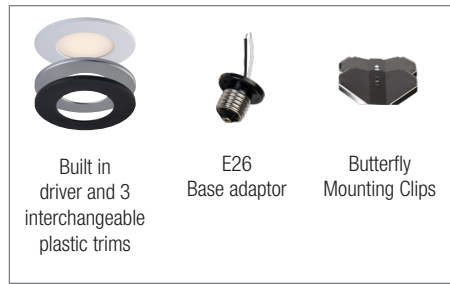

EVERYTHING IN 1 BOX

DELIVERED
Up to 540 lm

SIZE
4"

CCT
CCT5
27, 30, 35, 40, 50 K

CRI
90

Ordering Guide

Selectable Output

SLMT4-8W

Highlighted option denotes QuickShip.

Square Trim

SLMT4-8W*

*Square trim only, fixture sold separately

COMPATIBLE HOUSING

1. RF401 series
   - RF402 series
   - RF405 series
2. **OR**
3. Standard octagon box