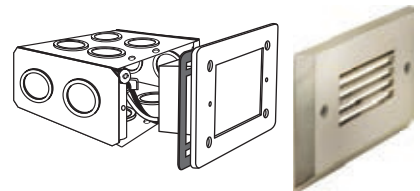

OSL-LVR1

Single Gang Horizontal Louver Faceplate Recessed Lighting

Job Information		
Project Name		Type
Location		
Quantity		Date
Contact/Phone		
Notes		

Features

Body Construction

Powder-coated or electroplated cast aluminum with horizontal louver center. Available in black, brushed nickel or fl at white corrosion resistant paint.

Mounting

Mounts onto single gang outdoor LED step light (OSL1020 – sold separately) with two colour matching screws (included).

Description

This horizontal louver faceplate is used in conjunction with single gang outdoor LED step light. It directs all light downwards, casting a low, even spread of light, adding discreet lighting to decks or outdoor steps.

Ordering Guide

OSL-LVR1-BK

Black horizontal louver faceplate for single gang outdoor LED step light.

OSL-LVR1-BN

Brushed nickel horizontal louver faceplate for single gang outdoor LED step light.

OSL-LVR1-FWH

Flat white horizontal louver faceplate for single gang outdoor LED step light.

(LED fixture sold separately)