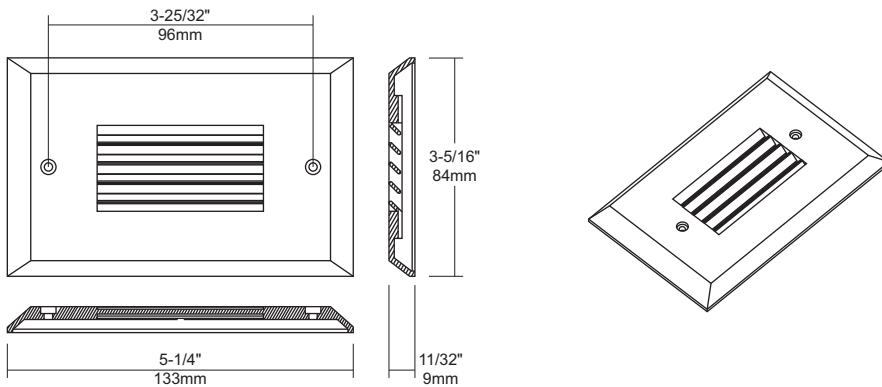

OSL-LVR1

Single Gang Horizontal Louver Faceplate Recessed Lighting

Job Information		
Project Name		Type
Location		
Quantity		Date
Contact/Phone		
Notes		

Features

Body Construction

Powder-coated or electroplated cast aluminum with horizontal louver center. Available in black, brushed nickel or fl at white corrosion resistant paint.

Mounting

Mounts onto single gang outdoor LED step light (OSL1020 – sold separately) with two colour matching screws (included).

Description

This horizontal louver faceplate is used in conjunction with single gang outdoor LED step light. It directs all light downwards, casting a low, even spread of light, adding discreet lighting to decks or outdoor steps.

Ordering Guide

OSL-LVR1-BK

Black horizontal louver faceplate for single gang outdoor LED step light.

OSL-LVR1-BN

Brushed nickel horizontal louver faceplate for single gang outdoor LED step light.

OSL-LVR1-FWH

Flat white horizontal louver faceplate for single gang outdoor LED step light.

(LED fixture sold separately)