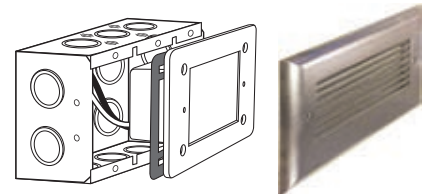

OSL-LVR3

3-Gang Horizontal Louver Faceplate Recessed Lighting

Job Information		
Project Name		Type
Location		
Quantity		Date
Contact/Phone		
Notes		

Features

Body Construction

Powder-coated or electroplated cast aluminum with horizontal louver center. Available in black, brushed nickel or fl at white corrosion resistant paint.

Mounting

Mounts onto 3-gang outdoor LED step light (OSL3030 – sold separately) with two colour matching screws (included).

Description

This horizontal louver faceplate is used in conjunction with 3-gang outdoor LED step light. It directs all light downwards, casting a low, even spread of light, and adding discreet lighting to decks or outdoor steps.

Ordering Guide

OSL-LVR3-BK
Black horizontal louver faceplate for 3-gang outdoor LED step light.

OSL-LVR3-BN
Brushed nickel horizontal louver faceplate for 3-gang outdoor LED step light.

OSL-LVR3-FWH
Flat white horizontal louver faceplate for 3-gang outdoor LED step light.