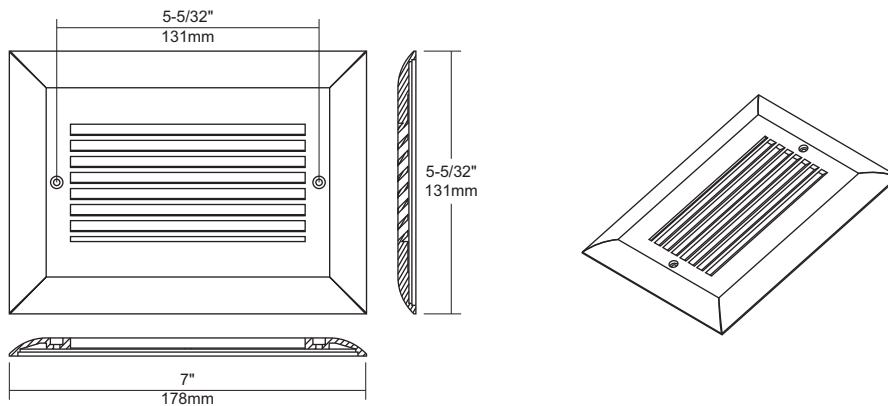

OSL-LVR3

3-Gang Horizontal Louver Faceplate Recessed Lighting

Job Information		
Project Name		Type
Location		
Quantity		Date
Contact/Phone		
Notes		

Features

Body Construction

Powder-coated or electroplated cast aluminum with horizontal louver center. Available in black, brushed nickel or fl at white corrosion resistant paint.

Mounting

Mounts onto 3-gang outdoor LED step light (OSL3030 – sold separately) with two colour matching screws (included).

Description

This horizontal louver faceplate is used in conjunction with 3-gang outdoor LED step light. It directs all light downwards, casting a low, even spread of light, and adding discreet lighting to decks or outdoor steps.