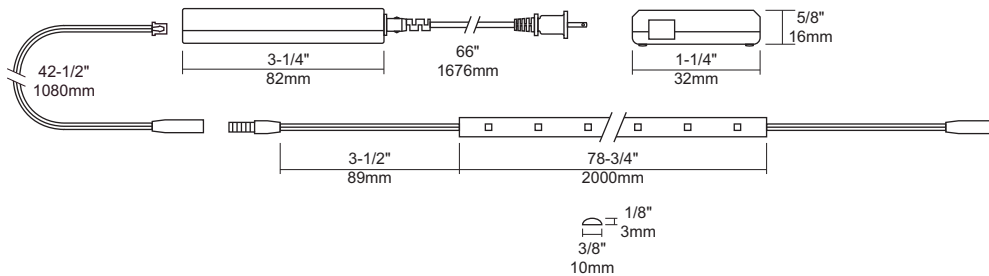

Ordering Guide

LEDTPK-2M-WW

Two meter (78-3/4") flexible LED tape light kit.

Accessories

LED-HWB12-WH

12W LED hardwire box with 5-port wiring hub, 12V.