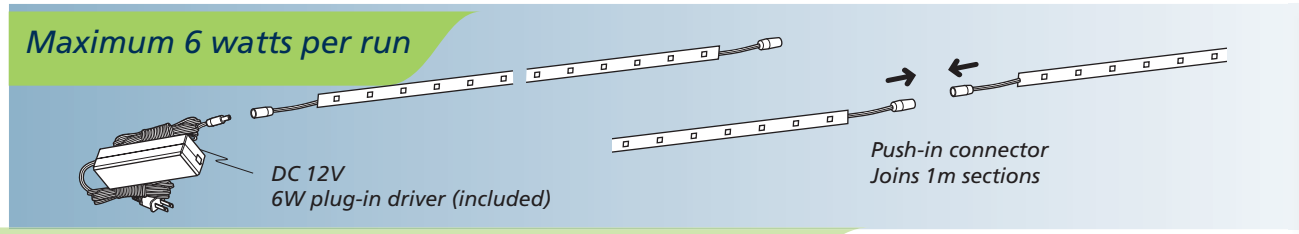

LED

FLEXIBLE LED TAPE LIGHT KIT

AVAILABLE | **1m** | **2m** | **4m** | INDOOR | IP65
OUTDOOR • AIRTIGHT

FEATURES & BENEFITS

- An energy efficient light source that is tiny enough to fit into small spaces, or easy to conceal.
- The linear light source provides contour and even light distribution.
- LED lighting is cool to touch. It is one of the most energy efficient sources of light available today. LED contains no mercury and does not produce harmful ultraviolet (UV) light.
- The LED technology is powered by a power supply (driver) which plugs into a standard 120 volt AC outlet. Low-voltage power is supplied to fixture making it a safe and efficient light source.
- Add additional lengths of lighting to single power supply (driver) to accommodate longer runs.
- Suitable for indoor use.

ALL-IN-ONE PACKAGE

- (1) LED tape
- (1) 6W plug-in driver with 6' cord and rotary switch
- (1) Power feed
- Mounting hardware

WARM WHITE 3500K	VOLTAGE 12V	WATTAGE 2.3W	LUMINOUS FLUX 205 LUMENS PER METER	LED LIFE 30,000 HOURS	AMBIENT OPERATING TEMPERATURE -20°C – 40°C (-4°F – 104°F)	LINEAR BEAM SPREAD 140°

LED
3 YEAR
WARRANTY

APPLICATIONS

Excellent for task and accent lighting in kitchen cabinets, coves, furniture, backlighting and many other applications.

ORDERING GUIDE

Item #	Description	UPC	Case Qty.
LEDTPK-1M-WW	1m LED Tape Light Kit, Warm White 3500K	7-71250-93293-8	12
LEDTPK-2M-WW	2m LED Tape Light Kit, Warm White 3500K	7-71250-93292-1	12
LEDTPK-4M-WW	4m LED Tape Light Kit with Power Feed, Warm White 3500K	7-71250-93410-9	12

LITELINE CORPORATION
info@liteline.com
www.liteline.com

8 Abacus Road
Brampton, Ontario
Canada L6T 5B7

PHONE | TÉLÉPHONE
416-996-1856
1-866-730-7704

FAX | TÉLÉCOPIEUR
905-794-1990
1-888-738-9736