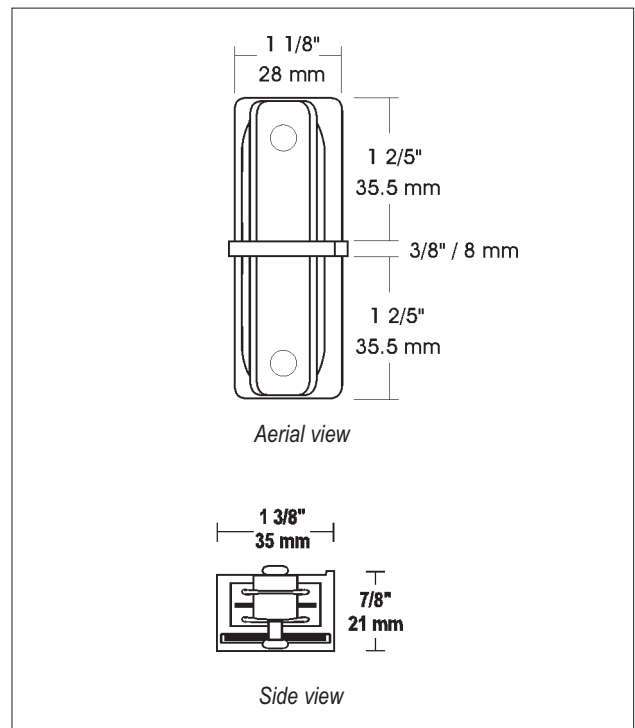

TRACK LIGHTING CONNECTORS

I-CONNECTOR

IC6101

PROJECT
FIXTURE TYPE
MODEL
LAMP
CONTACT/TELEPHONE

Specifications

Description

I-Connector, with power feed, connects two track sections end to end for an in-line configuration (180°). It adds 4" to the length of the track. Available in four colours: Black, White, Brushed Brass and Brushed Nickel.

Features

- Low profile aesthetic design
- Solid 12-gauge conductors

Electrical

System Electrical Rating: 20A, 120V, 60Hz

Compatibility

Liteline Track system is compatible with all Liteline Track, accessories and connectors.

Dimensions & Ordering Guide

Model

IC6101-BK
IC6101-WH
IC6101-BB
IC6101-BN

Colour

Black
White
Brushed Brass
Brushed Nickel

All dimensions are in inches/ millimeters

Listings

LITELINE CORPORATION