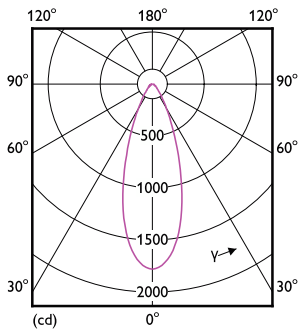

Product data

General Information		Temperature	
Cap-Base	E26 [Single Contact Medium Screw]	Warm-up time to 60% light	0.5 s
Nominal lifetime	25,000 hour(s)	Power Factor (Fraction)	0.7
Switching Cycle	50,000	Voltage (Nom)	120 V
Lighting Technology	LED	Temperature	
Light Technical		Ambient temperature range	-40 to +45 °C
Color Code	930 [CCT of 3000K]	T-Case Maximum (Nom)	85 °C
Beam Angle (Nom)	40 degree(s)	Controls and Dimming	
Luminous Flux	900 lm	Dimmable	Only with specific dimmers
Luminous Intensity (Nom)	1,600 cd	Mechanical and Housing	
Luminous Efficacy (rated) (Nom)	105 lm/W	Bulb Finish	Clear
Color Designation	White (WH)	Bulb Material	Plastic
Correlated Color Temperature (Nom)	3000 K	Bulb Shape	PAR30L
Color Consistency	<4	UL Wet/ damp/ dry location	Wet location
Color rendering index (CRI)	90	Approval and Application	
LLMF At End Of Nominal Lifetime (Nom)	70 %	Suitable For Accent Lighting	Yes
Operating and Electrical		T20 compliant	Yes
Input Frequency	60 Hz	EU RoHS compliant	Yes
Power Consumption	8.5 W		
Lamp Current (Nom)	105 mA		
Wattage Equivalent	75 W		
Starting Time (Nom)	0.5 s		

Order code	929003738704
Material Nr. (12NC)	929003738704
Net Weight (Piece)	0.075 kg
EAN/UPC - Product/Case	046677586294
Numerator - Packs per outer box	6
EAN/UPC - Case	50046677586299

Dimensional drawing

Product	D	C
8.5PAR30L/COR/930/F40/D/P/ULW/T20 6/1FB	95 mm	117 mm

Photometric data

Light Distribution Diagram - 8.5PAR30L/COR/930/F40/D/P/ULW/T20 6/1FB

Spectral Power Distribution Colour - 8.5PAR30L/COR/930/F40/D/P/ULW/T20 6/1FB