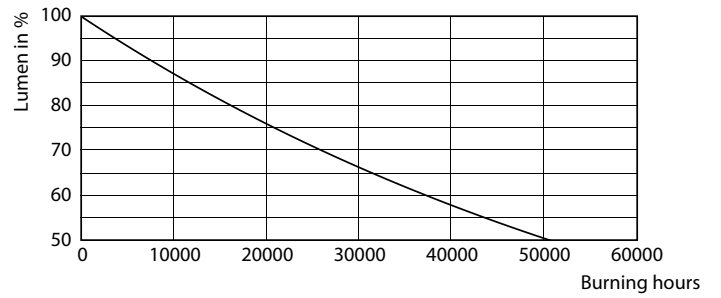

LED PAR30 S/L

Lifetime

Life Expectancy Diagram

Lumen Maintenance Diagram - 8.5PAR30L/COR/930/F40/D/P/ULW/T20
6/1FB