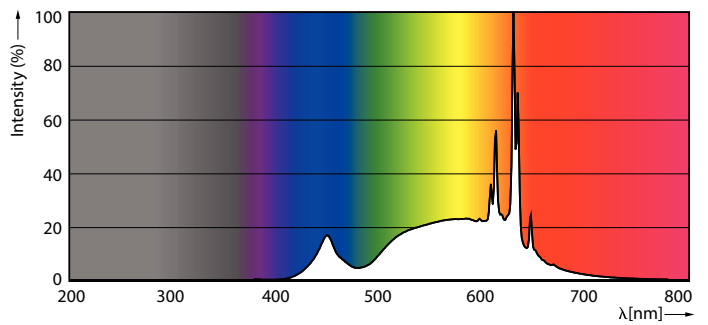

LED PAR30 S/L

8.5PAR30L/COR/930/F40/D/P/ULW/T20 6/1FB

Philips LED spots with a single optic beam, provide a clean beam that's free from shadows with beam angles from 15 and 40 degrees to suit every general lighting application.

Product data

General Information		Temperature	
Cap-Base	E26 [Single Contact Medium Screw]	Warm-up time to 60% light	0.5 s
Nominal lifetime	25,000 hour(s)	Power Factor (Fraction)	0.7
Switching Cycle	50,000	Voltage (Nom)	120 V
Lighting Technology	LED	Temperature	
Light Technical		Ambient temperature range	-40 to +45 °C
Color Code	930 [CCT of 3000K]	T-Case Maximum (Nom)	85 °C
Beam Angle (Nom)	40 degree(s)	Controls and Dimming	
Luminous Flux	900 lm	Dimmable	Only with specific dimmers
Luminous Intensity (Nom)	1,600 cd	Mechanical and Housing	
Luminous Efficacy (rated) (Nom)	105 lm/W	Bulb Finish	Clear
Color Designation	White (WH)	Bulb Material	Plastic
Correlated Color Temperature (Nom)	3000 K	Bulb Shape	PAR30L
Color Consistency	<4	UL Wet/ damp/ dry location	Wet location
Color rendering index (CRI)	90	Approval and Application	
LLMF At End Of Nominal Lifetime (Nom)	70 %	Suitable For Accent Lighting	Yes
Operating and Electrical		T20 compliant	Yes
Input Frequency	60 Hz	EU RoHS compliant	Yes
Power Consumption	8.5 W		
Lamp Current (Nom)	105 mA		
Wattage Equivalent	75 W		
Starting Time (Nom)	0.5 s		

Product	D	C
8.5PAR30L/COR/930/F40/D/P/ULW/T20 6/1FB	95 mm	117 mm

Photometric data

Light Distribution Diagram - 8.5PAR30L/COR/930/F40/D/P/ULW/T20 6/1FB

Spectral Power Distribution Colour - 8.5PAR30L/COR/930/F40/D/P/ULW/T20 6/1FB