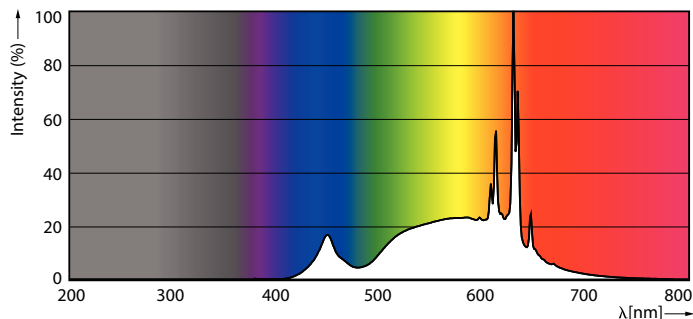

Product data

General Information		Starting Time (Nom)		0.5 s
Cap-Base	E26 [Single Contact Medium Screw]	Warm-up time to 60% light	0.5 s	
Nominal lifetime	25,000 hour(s)	Power Factor (Fraction)	0.7	
Switching Cycle	50,000	Voltage (Nom)	120 V	
Lighting Technology	LED	Temperature		
EU RoHS compliant	Yes	Ambient temperature range	-40 to +45 °C	
Light Technical		T-Case Maximum (Nom)	85 °C	
Color Code	930 [CCT of 3000K]	Controls and Dimming		
Beam Angle (Nom)	25 degree(s)	Dimmable	Only with specific dimmers	
Luminous Flux	1,300 lm	Mechanical and Housing		
Luminous Intensity (Nom)	6,000 cd	Bulb Finish	Clear	
Color Designation	White (WH)	Bulb Material	Plastic	
Correlated Color Temperature (Nom)	3000 K	Bulb Shape	PAR38	
Luminous Efficacy (rated) (Nom)	100 lm/W	UL Wet/ damp/ dry location	Wet location	
Color Consistency	<4	Approval and Application		
Color rendering index (CRI)	90	Suitable For Accent Lighting	Yes	
LLMF At End Of Nominal Lifetime (Nom)	70 %	T20 compliant	Yes	
Operating and Electrical				
Input Frequency	60 Hz			
Power Consumption	13 W			
Lamp Current (Nom)	150 mA			
Wattage Equivalent	120 W			

Dimensional drawing

Product	D	C
13PAR38/COR/930/F25/DIM/P/ULW/T20 6/1FB	123 mm	129 mm

Photometric data

Light Distribution Diagram - 13PAR38/COR/930/F25/DIM/P/ULW/T20 6/1FB

Accent Lighting Spots - 13PAR38/COR/930/F25/DIM/P/ULW/T20 6/1FB