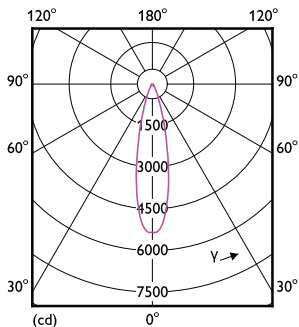

Product data

General Information		Starting Time (Nom)		0.5 s
Cap-Base	E26 [Single Contact Medium Screw]	Warm-up time to 60% light	0.5 s	
Nominal lifetime	25,000 hour(s)	Power Factor (Fraction)	0.7	
Switching Cycle	50,000	Voltage (Nom)	120 V	
Lighting Technology	LED	Temperature		
EU RoHS compliant	Yes	Ambient temperature range	-40 to +45 °C	
Light Technical		T-Case Maximum (Nom)	85 °C	
Color Code	930 [CCT of 3000K]	Controls and Dimming		
Beam Angle (Nom)	25 degree(s)	Dimmable	Only with specific dimmers	
Luminous Flux	1,300 lm	Mechanical and Housing		
Luminous Intensity (Nom)	6,000 cd	Bulb Finish	Clear	
Color Designation	White (WH)	Bulb Material	Plastic	
Correlated Color Temperature (Nom)	3000 K	Bulb Shape	PAR38	
Luminous Efficacy (rated) (Nom)	100 lm/W	UL Wet/ damp/ dry location	Wet location	
Color Consistency	<4	Approval and Application		
Color rendering index (CRI)	90	Suitable For Accent Lighting	Yes	
LLMF At End Of Nominal Lifetime (Nom)	70 %	T20 compliant	Yes	
Operating and Electrical				
Input Frequency	60 Hz			
Power Consumption	13 W			
Lamp Current (Nom)	150 mA			
Wattage Equivalent	120 W			

Dimensional drawing

Product	D	C
13PAR38/COR/930/F25/DIM/P/ULW/T20 6/1FB	123 mm	129 mm

Photometric data

Light Distribution Diagram - 13PAR38/COR/930/F25/DIM/P/ULW/T20 6/1FB

Accent Lighting Spots - 13PAR38/COR/930/F25/DIM/P/ULW/T20 6/1FB