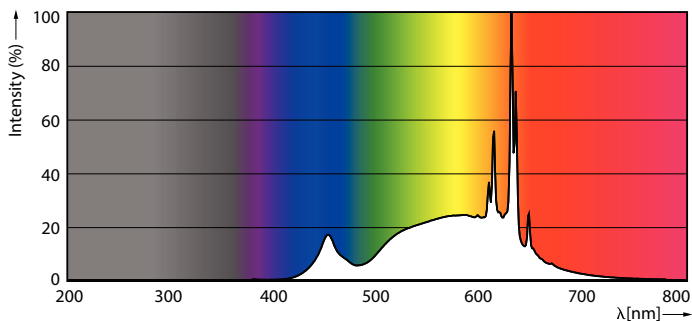

Product data

General Information		Temperature	
Cap-Base	E26 [Single Contact Medium Screw]	Warm-up time to 60% light	0.5 s
Nominal lifetime	25,000 hour(s)	Power Factor (Fraction)	0.7
Switching Cycle	50,000	Voltage (Nom)	120 V
Lighting Technology	LED	Temperature	
Light Technical		Ambient temperature range	-40 to +45 °C
Color Code	930 [CCT of 3000K]	T-Case Maximum (Nom)	80 °C
Beam Angle (Nom)	25 degree(s)	Controls and Dimming	
Luminous Flux	1,000 lm	Dimmable	Only with specific dimmers
Luminous Intensity (Nom)	4,100 cd	Mechanical and Housing	
Luminous Efficacy (rated) (Nom)	100 lm/W	Bulb Finish	Clear
Color Designation	White (WH)	Bulb Material	Plastic
Correlated Color Temperature (Nom)	3000 K	Bulb Shape	PAR38
Color Consistency	<4	UL Wet/ damp/ dry location	Wet location
Color rendering index (CRI)	90	Approval and Application	
LLMF At End Of Nominal Lifetime (Nom)	70 %	Suitable For Accent Lighting	Yes
Operating and Electrical		T20 compliant	Yes
Input Frequency	60 Hz	EU RoHS compliant	Yes
Power Consumption	10 W		
Lamp Current (Nom)	120 mA		
Wattage Equivalent	90 W		
Starting Time (Nom)	0.5 s		

Dimensional drawing

Product	D	C
10PAR38/COR/930/F25/DIM/P/ULW/T20 6/1FB	123 mm	129 mm

Photometric data

Light Distribution Diagram - 10PAR38/COR/930/F25/DIM/P/ULW/T20 6/1FB

Spectral Power Distribution Colour - 10PAR38/COR/930/F25/DIM/P/ULW/T20 6/1FB