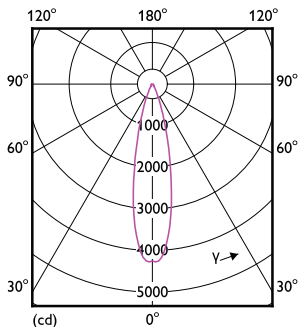

Product data

General Information		Temperature	
Cap-Base	E26 [Single Contact Medium Screw]	Warm-up time to 60% light	0.5 s
Nominal lifetime	25,000 hour(s)	Power Factor (Fraction)	0.7
Switching Cycle	50,000	Voltage (Nom)	120 V
Lighting Technology	LED	Temperature	
Light Technical		Ambient temperature range	-40 to +45 °C
Color Code	930 [CCT of 3000K]	T-Case Maximum (Nom)	80 °C
Beam Angle (Nom)	25 degree(s)	Controls and Dimming	
Luminous Flux	1,000 lm	Dimmable	Only with specific dimmers
Luminous Intensity (Nom)	4,100 cd	Mechanical and Housing	
Luminous Efficacy (rated) (Nom)	100 lm/W	Bulb Finish	Clear
Color Designation	White (WH)	Bulb Material	Plastic
Correlated Color Temperature (Nom)	3000 K	Bulb Shape	PAR38
Color Consistency	<4	UL Wet/ damp/ dry location	Wet location
Color rendering index (CRI)	90	Approval and Application	
LLMF At End Of Nominal Lifetime (Nom)	70 %	Suitable For Accent Lighting	Yes
Operating and Electrical		T20 compliant	Yes
Input Frequency	60 Hz	EU RoHS compliant	Yes
Power Consumption	10 W		
Lamp Current (Nom)	120 mA		
Wattage Equivalent	90 W		
Starting Time (Nom)	0.5 s		

LED PAR38

Application Conditions

can it be used in closed luminaires Yes

Product Data

Order product name	10PAR38/COR/930/F25/DIM/P/ULW/T20 6/1FB
Full product name	10PAR38/COR/930/F25/DIM/P/ULW/T20 6/1FB

Order code	929003738104
Material Nr. (12NC)	929003738104
Net Weight (Piece)	0.130 kg
EAN/UPC - Product/Case	046677586232
Numerator - Packs per outer box	6
EAN/UPC - Case	50046677586237

Dimensional drawing

Product	D	C
10PAR38/COR/930/F25/DIM/P/ULW/T20 6/1FB	123 mm	129 mm

Photometric data

Light Distribution Diagram - 10PAR38/COR/930/F25/DIM/P/ULW/T20 6/1FB

Spectral Power Distribution Colour - 10PAR38/COR/930/F25/DIM/P/ULW/T20 6/1FB