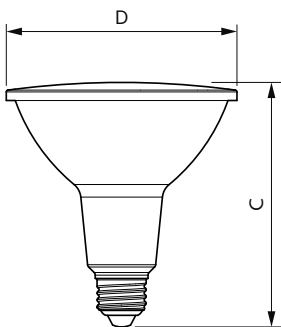

Product data

General Information		Temperature	
Cap-Base	E26 [Single Contact Medium Screw]	Warm-up time to 60% light	0.5 s
Nominal lifetime	25,000 hour(s)	Power Factor (Fraction)	0.7
Switching Cycle	50,000	Voltage (Nom)	120 V
Lighting Technology	LED	Temperature	
Light Technical		Ambient temperature range	-40 to +45 °C
Color Code	940 [CCT of 4000K]	T-Case Maximum (Nom)	85 °C
Beam Angle (Nom)	40 degree(s)	Controls and Dimming	
Luminous Flux	1,300 lm	Dimmable	Only with specific dimmers
Luminous Intensity (Nom)	2,500 cd	Mechanical and Housing	
Luminous Efficacy (rated) (Nom)	100 lm/W	Bulb Finish	Clear
Color Designation	Cool White (CW)	Bulb Material	Plastic
Correlated Color Temperature (Nom)	4000 K	Bulb Shape	PAR38
Color Consistency	<4	UL Wet/ damp/ dry location	Wet location
Color rendering index (CRI)	90	Approval and Application	
LLMF At End Of Nominal Lifetime (Nom)	70 %	Suitable For Accent Lighting	Yes
Operating and Electrical		T20 compliant	Yes
Input Frequency	60 Hz	EU RoHS compliant	Yes
Power Consumption	13 W		
Lamp Current (Nom)	150 mA		
Wattage Equivalent	120 W		
Starting Time (Nom)	0.5 s		

LED PAR38

Application Conditions

can it be used in closed luminaires Yes

Product Data

Order product name	13PAR38/COR/940/F40/DIM/P/ULW/T20 6/1FB
Full product name	13PAR38/COR/940/F40/DIM/P/ULW/T20 6/1FB

Order code	929003737404
Material Nr. (12NC)	929003737404
Net Weight (Piece)	0.150 kg
EAN/UPC - Product/Case	046677586164
Numerator - Packs per outer box	6
EAN/UPC - Case	50046677586169

Dimensional drawing

Product	D	C
13PAR38/COR/940/F40/DIM/P/ULW/T20 6/1FB	123 mm	129 mm

Photometric data

Light Distribution Diagram - 13PAR38/COR/940/F40/DIM/P/ULW/T20 6/1FB

Spectral Power Distribution Colour - 13PAR38/COR/940/F40/DIM/P/ULW/T20 6/1FB