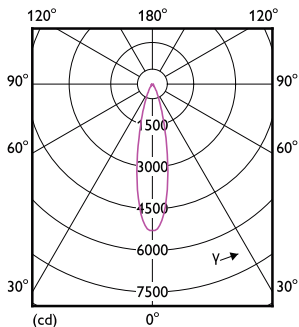

Product data

General Information		Temperature	
Cap-Base	E26 [Single Contact Medium Screw]	Warm-up time to 60% light	0.5 s
Nominal lifetime	25,000 hour(s)	Power Factor (Fraction)	0.7
Switching Cycle	50,000	Voltage (Nom)	120 V
Lighting Technology	LED	Temperature	
Light Technical		Ambient temperature range	-40 to +45 °C
Color Code	940 [CCT of 4000K]	T-Case Maximum (Nom)	85 °C
Beam Angle (Nom)	40 degree(s)	Controls and Dimming	
Luminous Flux	1,300 lm	Dimmable	Only with specific dimmers
Luminous Intensity (Nom)	2,500 cd	Mechanical and Housing	
Luminous Efficacy (rated) (Nom)	100 lm/W	Bulb Finish	Clear
Color Designation	Cool White (CW)	Bulb Material	Plastic
Correlated Color Temperature (Nom)	4000 K	Bulb Shape	PAR38
Color Consistency	<4	UL Wet/ damp/ dry location	Wet location
Color rendering index (CRI)	90	Approval and Application	
LLMF At End Of Nominal Lifetime (Nom)	70 %	Suitable For Accent Lighting	Yes
Operating and Electrical		T20 compliant	Yes
Input Frequency	60 Hz	EU RoHS compliant	Yes
Power Consumption	13 W		
Lamp Current (Nom)	150 mA		
Wattage Equivalent	120 W		
Starting Time (Nom)	0.5 s		

Dimensional drawing

Product	D	C
13PAR38/COR/940/F40/DIM/P/ULW/T20 6/1FB	123 mm	129 mm

Photometric data

Light Distribution Diagram - 13PAR38/COR/940/F40/DIM/P/ULW/T20 6/1FB

Spectral Power Distribution Colour - 13PAR38/COR/940/F40/DIM/P/ULW/T20 6/1FB