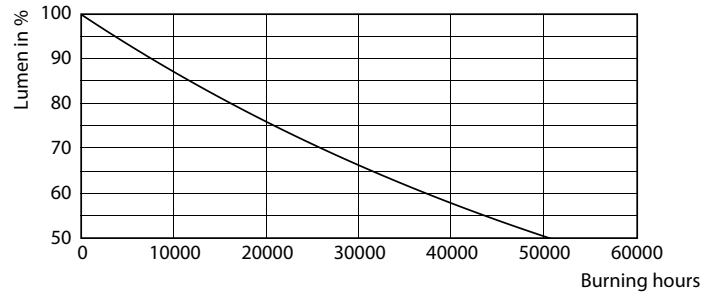

LED PAR38

Lifetime

Life Expectancy Diagram

Lumen Maintenance Diagram - 13PAR38/COR/940/F40/DIM/P/ULW/T20
6/1FB