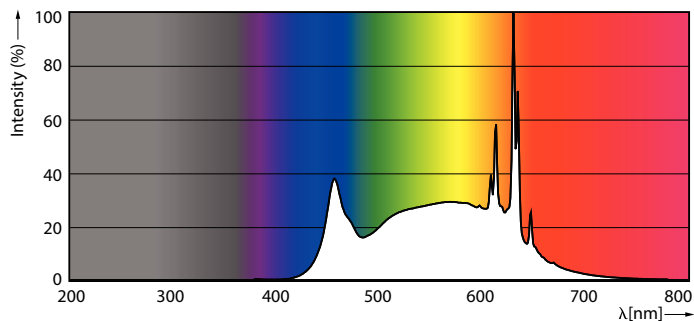

Product data

General Information		Temperature	
Cap-Base	E26 [Single Contact Medium Screw]	Warm-up time to 60% light	0.5 s
Nominal lifetime	25,000 hour(s)	Power Factor (Fraction)	0.7
Switching Cycle	50,000	Voltage (Nom)	120 V
Lighting Technology	LED	Temperature	
Light Technical		Ambient temperature range	-40 to +45 °C
Color Code	940 [CCT of 4000K]	T-Case Maximum (Nom)	85 °C
Beam Angle (Nom)	40 degree(s)	Controls and Dimming	
Luminous Flux	1,300 lm	Dimmable	Only with specific dimmers
Luminous Intensity (Nom)	2,500 cd	Mechanical and Housing	
Luminous Efficacy (rated) (Nom)	100 lm/W	Bulb Finish	Clear
Color Designation	Cool White (CW)	Bulb Material	Plastic
Correlated Color Temperature (Nom)	4000 K	Bulb Shape	PAR38
Color Consistency	<4	UL Wet/ damp/ dry location	Wet location
Color rendering index (CRI)	90	Approval and Application	
LLMF At End Of Nominal Lifetime (Nom)	70 %	Suitable For Accent Lighting	Yes
Operating and Electrical		T20 compliant	Yes
Input Frequency	60 Hz	EU RoHS compliant	Yes
Power Consumption	13 W		
Lamp Current (Nom)	150 mA		
Wattage Equivalent	120 W		
Starting Time (Nom)	0.5 s		

Dimensional drawing

Product	D	C
13PAR38/COR/940/F40/DIM/P/ULW/T20 6/1FB	123 mm	129 mm

Photometric data

Light Distribution Diagram - 13PAR38/COR/940/F40/DIM/P/ULW/T20 6/1FB

Spectral Power Distribution Colour - 13PAR38/COR/940/F40/DIM/P/ULW/T20 6/1FB