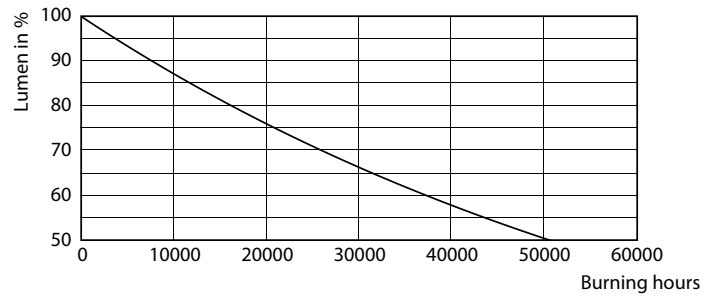

Lumen Maintenance Diagram - 8.5PAR30S/COR/927/F40/D/P/ULW/T20 6/1FB