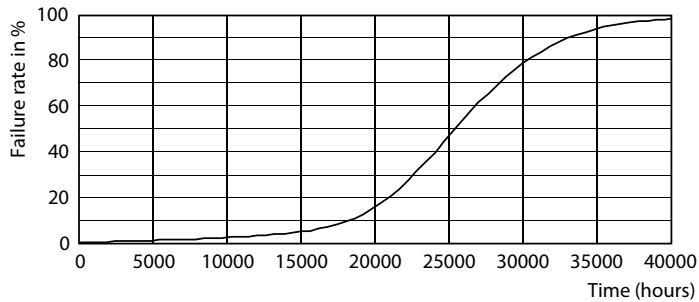

Lifetime

Life Expectancy Diagram - 8.5PAR30S/COR/927/F40/D/P/ULW/T20 6/1FB