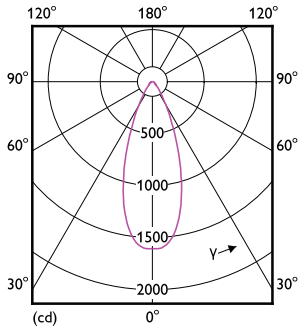

LED PAR30 S/L

Photometric data

Light Distribution Diagram - 8.5PAR30S/COR/927/F40/D/P/ULW/T20 6/1FB