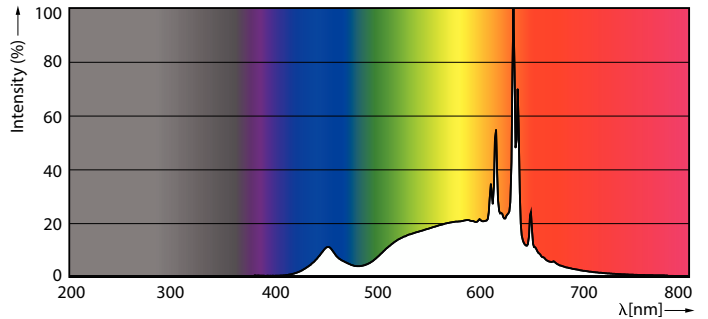

Accent Lighting Spots - 8.5PAR30S/COR/927/F40/D/P/ULW/T20 6/1FB

Spectral Power Distribution Colour - 8.5PAR30S/COR/927/F40/D/P/ULW/T20 6/1FB