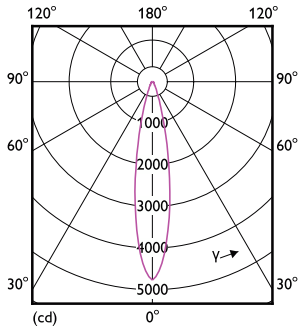

LED PAR30 S/L

Photometric data

Light Distribution Diagram - 8.5PAR30S/COR/935/F25/D/P/ULW/T20
6/1FB