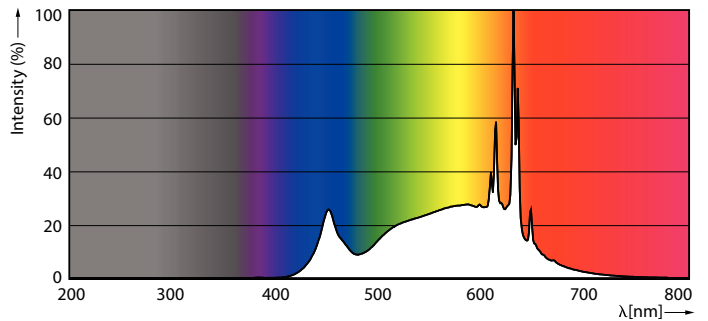

Photometric data

Accent Lighting Spots - 8.5PAR30S/COR/935/F25/D/P/ULW/T20 6/1FB

Spectral Power Distribution Colour -
8.5PAR30S/COR/935/F25/D/P/ULW/T20 6/1FB