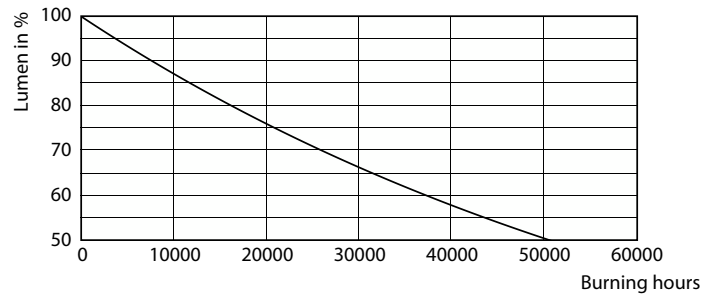

LED PAR30 S/L

Lifetime

Life Expectancy Diagram - 8.5PAR30S/COR/940/F40/D/P/ULW/T20 6/1FB

Lumen Maintenance Diagram - 8.5PAR30S/COR/940/F40/D/P/ULW/T20 6/1FB