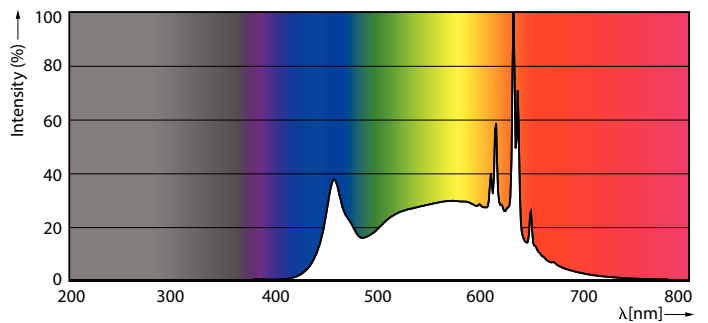

Product data

General Information		Starting Time (Nom)	
Cap-Base	E26 [Single Contact Medium Screw]	Starting Time (Nom)	0.5 s
Nominal lifetime	25,000 hour(s)	Warm-up time to 60% light	0.5 s
Switching Cycle	50,000	Power Factor (Fraction)	0.7
Lighting Technology	LED	Voltage (Nom)	120 V
EU RoHS compliant	Yes	Temperature	
Light Technical		Ambient temperature range	-40 to +45 °C
Color Code	940 [CCT of 4000K]	T-Case Maximum (Nom)	85 °C
Beam Angle (Nom)	40 degree(s)	Controls and Dimming	
Luminous Flux	900 lm	Dimmable	Only with specific dimmers
Luminous Intensity (Nom)	1,600 cd	Mechanical and Housing	
Color Designation	Cool White (CW)	Bulb Finish	Clear
Correlated Color Temperature (Nom)	4000 K	Bulb Material	Plastic
Luminous Efficacy (rated) (Nom)	105 lm/W	Bulb Shape	PAR30S
Color Consistency	<4	UL Wet/ damp/ dry location	Wet location
Color rendering index (CRI)	90	Approval and Application	
LLMF At End Of Nominal Lifetime (Nom)	70 %	Suitable For Accent Lighting	Yes
Operating and Electrical		T20 compliant	Yes
Input Frequency	60 Hz		
Power Consumption	8.5 W		
Lamp Current (Nom)	105 mA		
Wattage Equivalent	75 W		

Product	D	C
8.5PAR30S/COR/940/F40/D/P/ULW/T20 6/1FB	95 mm	92 mm

Photometric data

Light Distribution Diagram - 8.5PAR30S/COR/940/F40/D/P/ULW/T20 6/1FB

Spectral Power Distribution Colour - 8.5PAR30S/COR/940/F40/D/P/ULW/T20 6/1FB