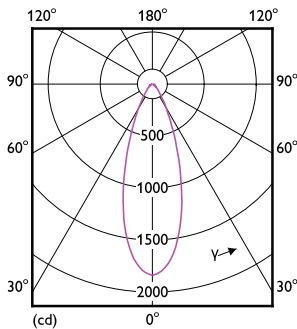

Product data

General Information		Starting Time (Nom)	
Cap-Base	E26 [Single Contact Medium Screw]	Starting Time (Nom)	0.5 s
Nominal lifetime	25,000 hour(s)	Warm-up time to 60% light	0.5 s
Switching Cycle	50,000	Power Factor (Fraction)	0.7
Lighting Technology	LED	Voltage (Nom)	120 V
EU RoHS compliant	Yes	Temperature	
Light Technical		Ambient temperature range	-40 to +45 °C
Color Code	940 [CCT of 4000K]	T-Case Maximum (Nom)	85 °C
Beam Angle (Nom)	40 degree(s)	Controls and Dimming	
Luminous Flux	900 lm	Dimmable	Only with specific dimmers
Luminous Intensity (Nom)	1,600 cd	Mechanical and Housing	
Color Designation	Cool White (CW)	Bulb Finish	Clear
Correlated Color Temperature (Nom)	4000 K	Bulb Material	Plastic
Luminous Efficacy (rated) (Nom)	105 lm/W	Bulb Shape	PAR30S
Color Consistency	<4	UL Wet/ damp/ dry location	Wet location
Color rendering index (CRI)	90	Approval and Application	
LLMF At End Of Nominal Lifetime (Nom)	70 %	Suitable For Accent Lighting	Yes
Operating and Electrical		T20 compliant	Yes
Input Frequency	60 Hz		
Power Consumption	8.5 W		
Lamp Current (Nom)	105 mA		
Wattage Equivalent	75 W		

Product	D	C
8.5PAR30S/COR/940/F40/D/P/ULW/T20 6/1FB	95 mm	92 mm

Photometric data

Light Distribution Diagram - 8.5PAR30S/COR/940/F40/D/P/ULW/T20 6/1FB

Spectral Power Distribution Colour - 8.5PAR30S/COR/940/F40/D/P/ULW/T20 6/1FB