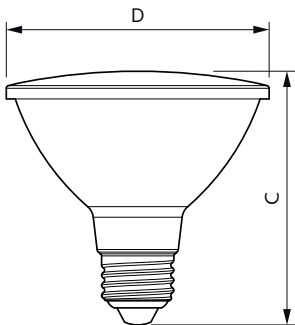

Product data

General Information		Starting Time (Nom)	
Cap-Base	E26 [Single Contact Medium Screw]	Starting Time (Nom)	0.5 s
Nominal lifetime	25,000 hour(s)	Warm-up time to 60% light	0.5 s
Switching Cycle	50,000	Power Factor (Fraction)	0.7
Lighting Technology	LED	Voltage (Nom)	120 V
EU RoHS compliant	Yes	Temperature	
Light Technical		Ambient temperature range	-40 to +45 °C
Color Code	940 [CCT of 4000K]	T-Case Maximum (Nom)	85 °C
Beam Angle (Nom)	40 degree(s)	Controls and Dimming	
Luminous Flux	900 lm	Dimmable	Only with specific dimmers
Luminous Intensity (Nom)	1,600 cd	Mechanical and Housing	
Color Designation	Cool White (CW)	Bulb Finish	Clear
Correlated Color Temperature (Nom)	4000 K	Bulb Material	Plastic
Luminous Efficacy (rated) (Nom)	105 lm/W	Bulb Shape	PAR30S
Color Consistency	<4	UL Wet/ damp/ dry location	Wet location
Color rendering index (CRI)	90	Approval and Application	
LLMF At End Of Nominal Lifetime (Nom)	70 %	Suitable For Accent Lighting	Yes
Operating and Electrical		T20 compliant	Yes
Input Frequency	60 Hz		
Power Consumption	8.5 W		
Lamp Current (Nom)	105 mA		
Wattage Equivalent	75 W		

LED PAR30 S/L

Application Conditions

can it be used in closed luminaires Yes

Product Data

Order product name	8.5PAR30S/COR/940/F40/D/P/ULW/T20 6/1FB
Full product name	8.5PAR30S/COR/940/F40/D/P/ULW/T20 6/1FB

Order code	929003753704
Material Nr. (12NC)	929003753704
Numerator - Quantity Per Pack	1
EAN/UPC - Product/Case	046677587437
Numerator - Packs per outer box	6
EAN/UPC - Case	50046677587432

Dimensional drawing

Product	D	C
8.5PAR30S/COR/940/F40/D/P/ULW/T20 6/1FB	95 mm	92 mm

Photometric data

Light Distribution Diagram - 8.5PAR30S/COR/940/F40/D/P/ULW/T20 6/1FB

Spectral Power Distribution Colour - 8.5PAR30S/COR/940/F40/D/P/ULW/T20 6/1FB