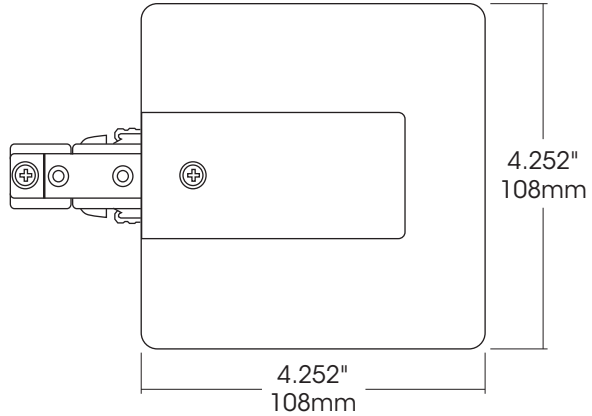

ATKP11

Live End with Canopy

Catalog # : _____
 Project : _____
 Type : _____
 Comments : _____

DESCRIPTION

Live End with canopy, provides power to end of track from junction box. Available in three colours: Black, Brushed Nickel and White.

DESIGN FEATURES

• **Features**

- Low profile aesthetic design.
- Solid 12-gauge conductors.
- Canopy cover.
- Mounting hardware included.

• **Electrical**

- System Electrical Rating: 20A, 120V, 60Hz.

• **Compatibility**