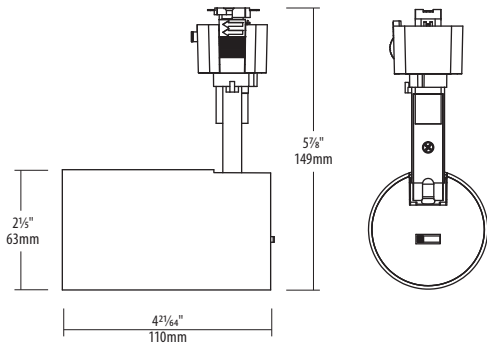

JA8
TITLE 24

ICES-005

Ordering Guide

Connector Type

- DA2012 - CCT

Beam Angle

T -

Finish Color

QUICKSHIP
7-DAY

Highlighted option denotes Quick Ship.

- A : A-Line (ATK Track)
- LL : Liteline (TK Track)
- H : H-style
- L : L-style

- 25 : 25°
- 38 : 38°

- BK : Black
- WH : White
- SL : Silver

Notes:

Quick Ship option is available on orders of 100 pieces or less, and will ship within 5 business days. Options must be selected from Quick Ship section to qualify.

For additional options please consult your Liteline representative. All trademarks are the property of their respective owners. Halo is a registered trademark of Cooper Lighting. Lightolier is a registered trademark of Philips.

Due to our continued efforts to improve our products, product specifications are subject to change without notice.

Liteline Corporation
Copyright © 2023
All rights reserved.

Telephone
416.996.1856
1.866.730.7704

Fax
905.709.5255
1.888.738.9736

LITELINE.COM