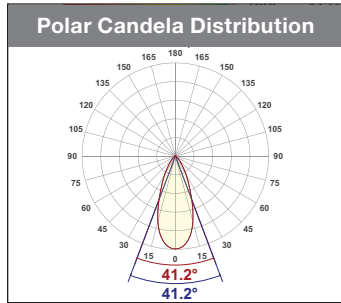

DA2012-CCT38T-WH : 12W DELTA TRACK FIXTURE, 38° BEAM SPREAD, WHITE

Beam Details

D	Lux	FC	L	W
4'	999	93	3'	3'
8'	250	23	6'	6'
12'	111	10	9'	9'
16'	62	6	12'	12'
20'	40	4	15'	15'

Zonal Lumen Summary

Zone	Lumens	% Luminaire
0-30	669	72.56%
0-40	805	87.31%
0-60	902	97.83%
60-90	17.2	1.87%
70-100	7.12	0.77%
90-120	0.920	0.10%
0-90	919	99.67%
90-180	2.41	0.26%
0-180	922	100.0%