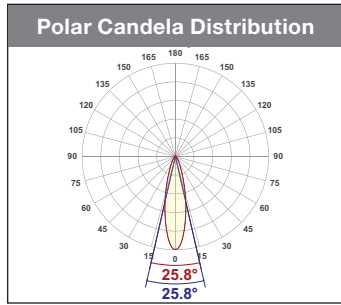

Fax  
905.709.5255  
1.888.738.9736

[LITELINE.COM](http://LITELINE.COM)

DA2012-CCT25T-WH : 12W DELTA TRACK FIXTURE, 25° BEAM SPREAD, WHITE

**Beam Details**

D	Lux	FC	L	W
4'	1928	179	1.8'	1.8'
8'	482	45	3.7'	3.7'
12'	214	20	5.5'	5.5'
16'	121	11	2.2'	2.2'
20'	77	7	9.2'	9.2'