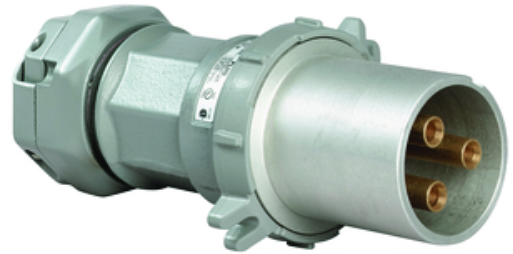

Versamate Series 200A 3 Pole 4 Wire Plug Assembly

By Killark
Catalog # [VP204612](#)

200A 3 Pole 4 Wire Plug Assembly.

*Representative Image

Features

- Feature an octagonal body style, ensuring a sure grip when connecting or disconnecting.
- Insulators have high mechanical and dielectric strength.
- “Increased Safety” type box terminals with gripper ribs securely clamp around conductors.
- Funneled conductor entry chambers lead all properly stripped conductors into terminals simultaneously.
- Type 4X rating when inserted into VersaMate receptacle and locking ring is tightened.
- Includes suitability for Type P marine cable.

General

Finish Type	Baked Powder Epoxy/Polyester Finish
Grommet Range	1.0-2.5
Material	Body-Copper-free aluminum; Contacts-Brass; Spring tensioner-Patented beryllium copper; External screws-316 stainless steel
Series	VersaMate
Style	Style II
Type	<ul style="list-style-type: none">• Pin & Sleeve• Pin & Sleeve
UPC	783936833064

Dimensions

Dimensions	12.62 in x 6.38 in x 6.38 in
Height	6.38 in
Length	12.62 in
Width	6.38 in

Electrical Ratings

Amperage Rating	200 A
Frequency Rating	50-400 Hz
Voltage Rating	<ul style="list-style-type: none">• 600 VAC• 250 VDC