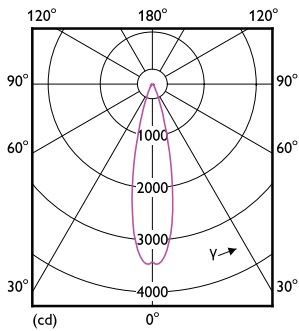

Photometric data

Light Distribution Diagram - 8.5PAR30L/COR/927/F25/D/P/ULW/T20 6/1FB

Accent Lighting Spots - 8.5PAR30L/COR/927/F25/D/P/ULW/T20 6/1FB