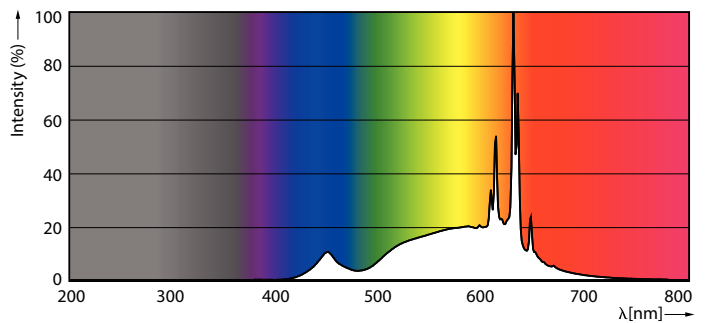

Photometric data

Spectral Power Distribution Colour - 8.5PAR30L/COR/927/F25/D/P/ULW/T20 6/1FB

Accent Lighting Spots - 8.5PAR30L/COR/927/F25/D/P/ULW/T20 6/1FB