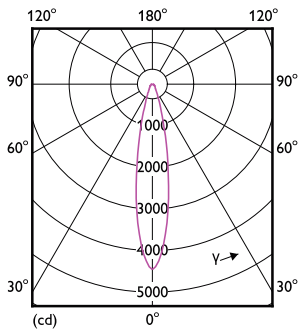

Photometric data

Light Distribution Diagram - 10PAR38/COR/927/F25/DIM/P/ULW/T20 6/1FB