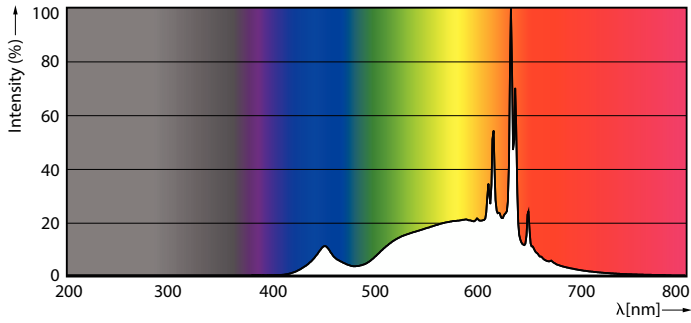

### Product data

General Information	
Cap-Base	E26 [Single Contact Medium Screw]
Nominal lifetime	25,000 hour(s)
Switching Cycle	50,000
Lighting Technology	LED
Light Technical	
Color Code	927 [CCT of 2700K]
Beam Angle (Nom)	25 degree(s)
Luminous Flux	1,000 lm
Luminous Intensity (Nom)	4,100 cd
Color Designation	Warm White (WW)
Luminous Efficacy (rated) (Nom)	100 lm/W
Correlated Color Temperature (Nom)	2700 K
Color Consistency	<4
Color rendering index (CRI)	90
LLMF At End Of Nominal Lifetime (Nom)	70 %
Operating and Electrical	
Input Frequency	60 Hz
Power Consumption	10 W
Lamp Current (Nom)	120 mA
Wattage Equivalent	90 W
Starting Time (Nom)	0.5 s

## Photometric data

Light Distribution Diagram - 10PAR38/COR/927/F25/DIM/P/ULW/T20 6/1FB

Accent Lighting Spots - 10PAR38/COR/927/F25/DIM/P/ULW/T20 6/1FB

## Photometric data

Spectral Power Distribution Colour -  
10PAR38/COR/927/F25/DIM/P/ULW/T20 6/1FB