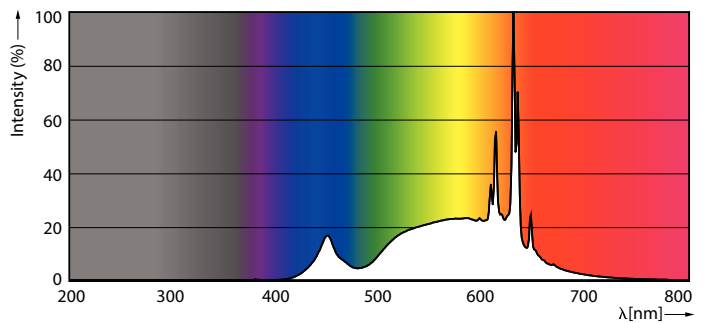

Photometric data

Spectral Power Distribution Colour - 13PAR38/COR/930/F25/D/P/ULW/B/T20 6/1FB

Accent Lighting Spots - 13PAR38/COR/930/F25/D/P/ULW/B/T20 6/1FB