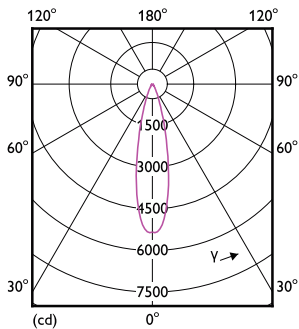

Product data

General Information		Starting Time (Nom)	
Cap-Base	E26 [Single Contact Medium Screw]		0.5 s
Nominal lifetime	25,000 hour(s)	Warm-up time to 60% light	0.5 s
Switching Cycle	50,000	Power Factor (Fraction)	0.7
Lighting Technology	LED	Voltage (Nom)	120 V
EU RoHS compliant	Yes		
Light Technical		Temperature	
Color Code	930 [CCT of 3000K]	Ambient temperature range	-40 to +113 °F
Beam Angle (Nom)	25 degree(s)	T-Case Maximum (Nom)	185 °F
Luminous Flux	1,300 lm		
Luminous Intensity (Nom)	6,000 cd	Controls and Dimming	
Color Designation	White (WH)	Dimmable	Only with specific dimmers
Correlated Color Temperature (Nom)	3000 K		
Luminous Efficacy (rated) (Nom)	100 lm/W	Mechanical and Housing	
Color Consistency	<4	Bulb Finish	Clear
Color rendering index (CRI)	90	Bulb Material	Plastic
LLMF At End Of Nominal Lifetime (Nom)	70 %	Bulb Shape	PAR38
		UL Wet/ damp/ dry location	Wet location
Operating and Electrical		Approval and Application	
Input Frequency	60 Hz	Suitable For Accent Lighting	Yes
Power Consumption	13 W	T20 compliant	Yes
Lamp Current (Nom)	150 mA		
Wattage Equivalent	120 W		

Material Nr. (12NC) 929003737704

Numerator - Quantity Per Pack 1

EAN/UPC - Product/Case 046677586195

Numerator - Packs per outer box 6

EAN/UPC - Case 50046677586190

Dimensional drawing

Product	D	C
13PAR38/COR/930/F25/D/P/ULW/B/T20 6/1FB	4-7/8 inch	5-1/8 inch

Photometric data

Light Distribution Diagram - 13PAR38/COR/930/F25/D/P/ULW/B/T20 6/1FB

Spectral Power Distribution Colour - 13PAR38/COR/930/F25/D/P/ULW/B/T20 6/1FB

Accent Lighting Spots - 13PAR38/COR/930/F25/D/P/ULW/B/T20 6/1FB