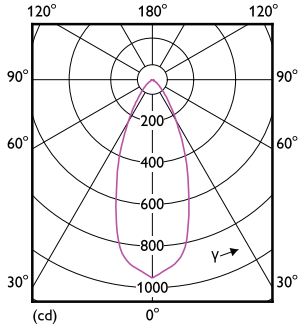

Product data

General Information	
Cap-Base	E26 [Single Contact Medium Screw]
Nominal lifetime	25,000 hour(s)
Switching Cycle	50,000
Lighting Technology	LED
Light Technical	
Color Code	922-927 [CCT of 2200K-2700K]
Beam Angle (Nom)	40 degree(s)
Luminous Flux	600 lm
Luminous Intensity (Nom)	800 cd
Color Designation	Warm Glow(WG)
Luminous Efficacy (rated) (Nom)	109 lm/W
Correlated Color Temperature (Nom)	2200 2700 K
Color Consistency	<4
Color rendering index (CRI)	90
LLMF At End Of Nominal Lifetime (Nom)	70 %
Operating and Electrical	
Input Frequency	60 Hz
Power Consumption	5.5 W
Lamp Current (Nom)	65 mA
Wattage Equivalent	50 W

Product	D	C
5.5PAR20/COR/F40/927-922/DIM/P/T20 6/1FB	2-9/16 inch	3-7/16 inch

Photometric data

Accent Lighting - Spots
Page 11

Accent Lighting Spots - 5.5PAR20/COR/F40/927-922/DIM/P/T20 6/1FB

Spectral Power Distribution Colour - 5.5PAR20/COR/
F40/927-922/DIM/P/T20 6/1FB

LED PAR20

Photometric data

Light Distribution Diagram - 5.5PAR20/COR/F40/927-922/DIM/P/T20
6/1FB

Lifetime

Life Expectancy Diagram

Lumen Maintenance Diagram - 5.5PAR20/COR/F40/927-922/DIM/P/T20
6/1FB