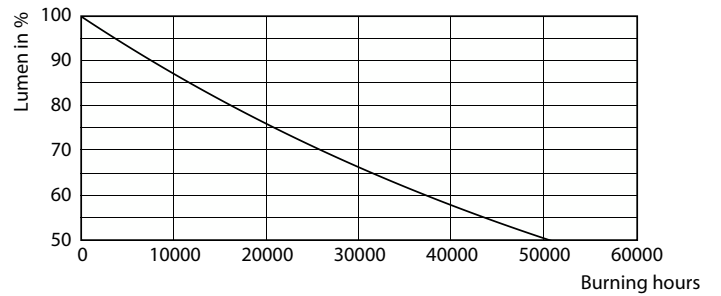

Product data

General Information	
Cap-Base	E26 [Single Contact Medium Screw]
Nominal lifetime	25,000 hour(s)
Switching Cycle	50,000
Lighting Technology	LED
Light Technical	
Color Code	922-927 [CCT of 2200K-2700K]
Beam Angle (Nom)	40 degree(s)
Luminous Flux	600 lm
Luminous Intensity (Nom)	800 cd
Color Designation	Warm Glow(WG)
Luminous Efficacy (rated) (Nom)	109 lm/W
Correlated Color Temperature (Nom)	2200 2700 K
Color Consistency	<4
Color rendering index (CRI)	90
LLMF At End Of Nominal Lifetime (Nom)	70 %
Operating and Electrical	
Input Frequency	60 Hz
Power Consumption	5.5 W
Lamp Current (Nom)	65 mA
Wattage Equivalent	50 W

LED PAR20

Photometric data

Light Distribution Diagram - 5.5PAR20/COR/F40/927-922/DIM/P/T20
6/1FB

Lifetime

Life Expectancy Diagram

Lumen Maintenance Diagram - 5.5PAR20/COR/F40/927-922/DIM/P/T20
6/1FB