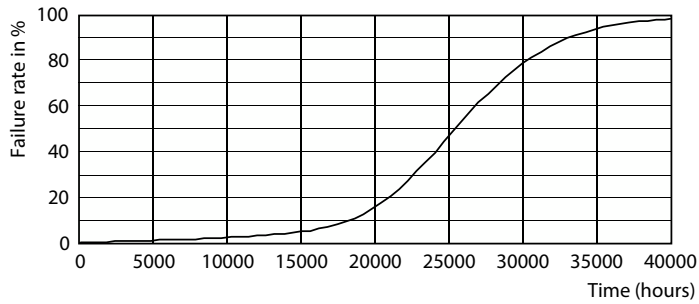

Lifetime

Life Expectancy Diagram