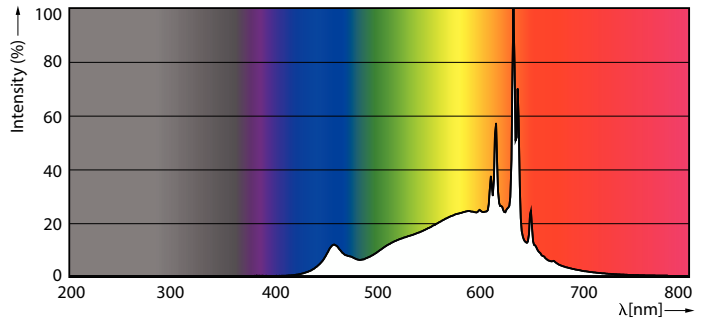

Accent Lighting Spots - 5.5PAR20/COR/F40/927-922/DIM/P/T20 6/1FB

Spectral Power Distribution Colour - 5.5PAR20/COR/
F40/927-922/DIM/P/T20 6/1FB