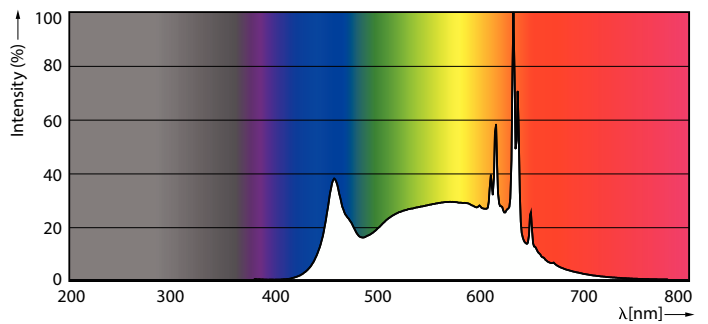

Spectral Power Distribution Colour - 13PAR38/COR/950/F40/DIM/P/ULW/T20 6/1FB