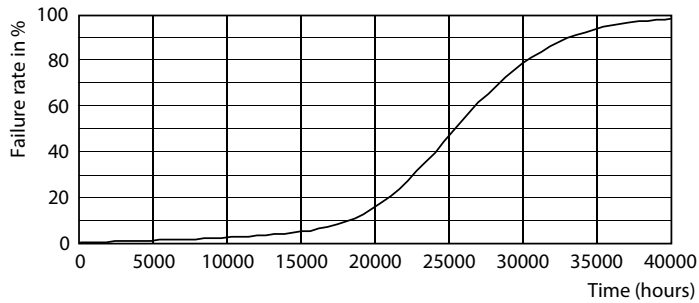

LED PAR38

Photometric data

Accent Lighting Spots - 13PAR38/COR/950/F40/DIM/P/ULW/T20 6/1FB

Lifetime

Life Expectancy Diagram