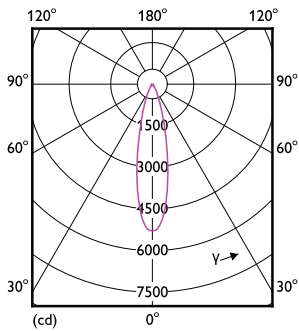

Photometric data

Light Distribution Diagram - 13PAR38/COR/950/F40/DIM/P/ULW/T20 6/1FB