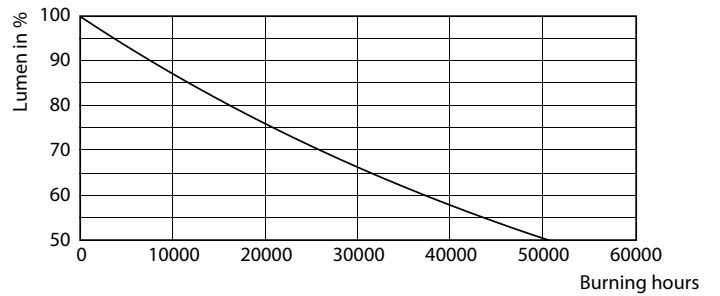

Lumen Maintenance Diagram - 13PAR38/COR/950/F40/DIM/P/ULW/T20 6/1FB