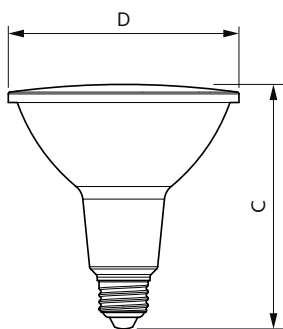

Product data

General Information		Starting Time (Nom)		0.5 s
Cap-Base	E26 [Single Contact Medium Screw]	Warm-up time to 60% light	0.5 s	
Nominal lifetime	25,000 hour(s)	Power Factor (Fraction)	0.7	
Switching Cycle	50,000	Voltage (Nom)	120 V	
Lighting Technology	LED	Temperature		
EU RoHS compliant	Yes	Ambient temperature range	-40 to +45 °C	
Light Technical		T-Case Maximum (Nom)	85 °C	
Color Code	930 [CCT of 3000K]	Controls and Dimming		
Beam Angle (Nom)	25 degree(s)	Dimmable	Only with specific dimmers	
Luminous Flux	1,300 lm	Mechanical and Housing		
Luminous Intensity (Nom)	6,000 cd	Bulb Finish	Clear	
Color Designation	White (WH)	Bulb Material	Plastic	
Correlated Color Temperature (Nom)	3000 K	Bulb Shape	PAR38	
Luminous Efficacy (rated) (Nom)	100 lm/W	UL Wet/ damp/ dry location	Wet location	
Color Consistency	<4	Approval and Application		
Color rendering index (CRI)	90	Suitable For Accent Lighting	Yes	
LLMF At End Of Nominal Lifetime (Nom)	70 %	T20 compliant	Yes	
Operating and Electrical				
Input Frequency	60 Hz			
Power Consumption	13 W			
Lamp Current (Nom)	150 mA			
Wattage Equivalent	120 W			

LED PAR38

Application Conditions

can it be used in closed luminaires Yes

Product Data

Order product name 13PAR38/COR/930/F25/DIM/P/ULW/T20 6/1FB
 Full product name 13PAR38/COR/930/F25/DIM/P/ULW/T20 6/1FB

Order code 929003737104
 Material Nr. (12NC) 929003737104
 Numerator - Quantity Per Pack 1
 EAN/UPC - Product/Case 046677586133
 Numerator - Packs per outer box 6
 EAN/UPC - Case 50046677586138

Dimensional drawing

Product	D	C
13PAR38/COR/930/F25/DIM/P/ULW/T20 6/1FB	123 mm	129 mm

Photometric data

Light Distribution Diagram - 13PAR38/COR/930/F25/DIM/P/ULW/T20 6/1FB

Accent Lighting Spots - 13PAR38/COR/930/F25/DIM/P/ULW/T20 6/1FB