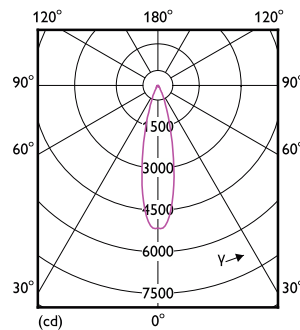

Accent Lighting Spots - 13PAR38/COR/950/F25/DIM/P/ULW/T20 6/1FB

Light Distribution Diagram - 13PAR38/COR/950/F25/DIM/P/ULW/T20
6/1FB