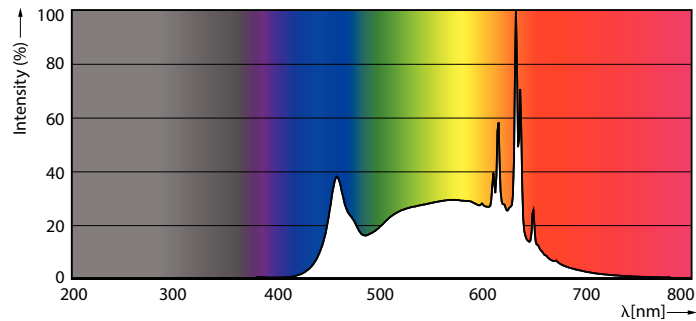

Photometric data

Spectral Power Distribution Colour -
13PAR38/COR/950/F25/DIM/P/ULW/T20 6/1FB