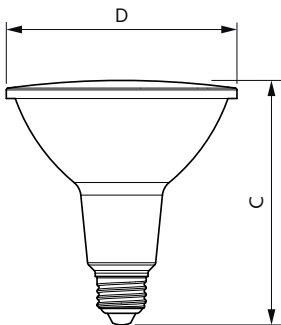

Product data

General Information		Starting Time (Nom)	
Cap-Base	E26 [Single Contact Medium Screw]		0.5 s
Nominal lifetime	25,000 hour(s)	Warm-up time to 60% light	0.5 s
Switching Cycle	50,000	Power Factor (Fraction)	0.7
Lighting Technology	LED	Voltage (Nom)	120 V
EU RoHS compliant	Yes		
Light Technical		Temperature	
Color Code	950 [CCT of 5000K]	Ambient temperature range	-40 to +113 °F
Beam Angle (Nom)	25 degree(s)	T-Case Maximum (Nom)	185 °F
Luminous Flux	1,300 lm		
Luminous Intensity (Nom)	6,000 cd	Controls and Dimming	
Color Designation	Daylight	Dimmable	Only with specific dimmers
Correlated Color Temperature (Nom)	5000 K		
Luminous Efficacy (rated) (Nom)	100 lm/W	Mechanical and Housing	
Color Consistency	<4	Bulb Finish	Clear
Color rendering index (CRI)	90	Bulb Material	Plastic
LLMF At End Of Nominal Lifetime (Nom)	70 %	Bulb Shape	PAR38 [PAR 4.75 inch/121mm]
		UL Wet/ damp/ dry location	Wet location
Operating and Electrical		Approval and Application	
Input Frequency	60 Hz	Suitable For Accent Lighting	Yes
Power Consumption	13 W	T20 compliant	Yes
Lamp Current (Nom)	150 mA		
Wattage Equivalent	120 W		

Material Nr. (12NC) 929003737504

Numerator - Quantity Per Pack 1

EAN/UPC - Product/Case 046677586171

Numerator - Packs per outer box 6

EAN/UPC - Case 50046677586176

Dimensional drawing

Product	D	C
13PAR38/COR/950/F25/DIM/P/ULW/T20 6/1FB	4-7/8 inch	5-1/8 inch