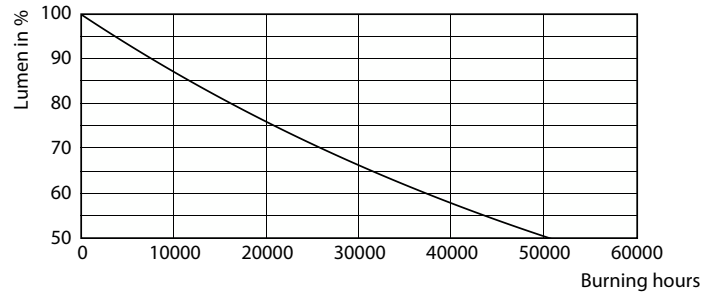

Lumen Maintenance Diagram - 13PAR38/COR/935/F25/DIM/P/ULW/T20
6/1FB