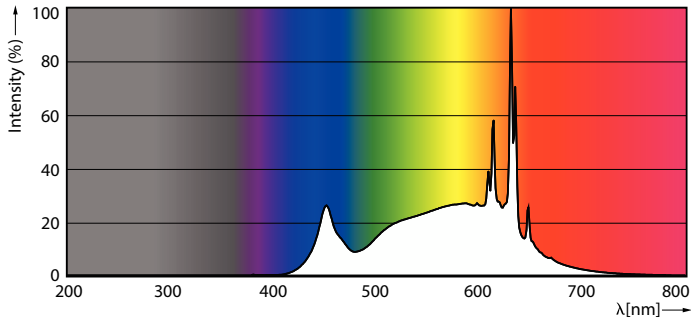

LED PAR38

Photometric data

Spectral Power Distribution Colour -
13PAR38/COR/935/F25/DIM/P/ULW/T20 6/1FB