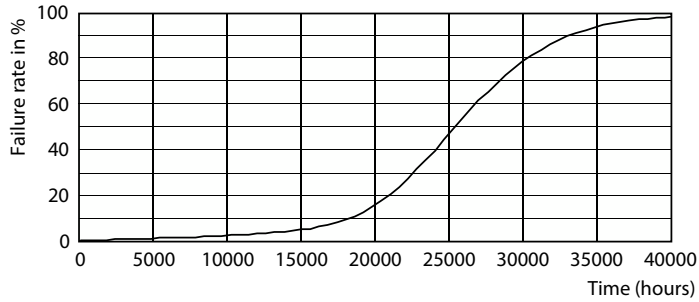

Lifetime

Life Expectancy Diagram