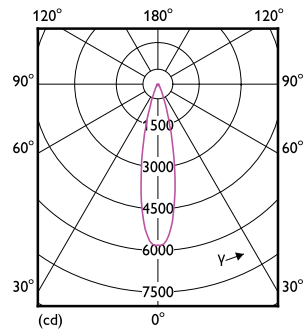

Accent Lighting Spots - 13PAR38/COR/935/F25/DIM/P/ULW/T20 6/1FB

Light Distribution Diagram - 13PAR38/COR/935/F25/DIM/P/ULW/T20 6/1FB