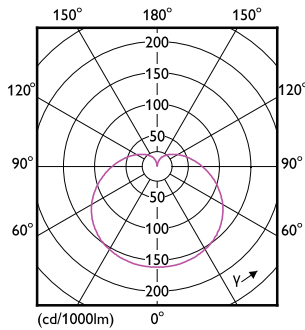

Product data

General Information	
Cap-Base	E26
Nominal lifetime	15,000 hour(s)
Switching Cycle	50,000
Lighting Technology	LED

Light Technical	
Color Code	830 [CCT of 3000K]
Beam Angle (Nom)	180 degree(s)
Luminous Flux	450 lm
Color Designation	White (WH)
Luminous Efficacy (rated) (Nom)	90 lm/W
Correlated Color Temperature (Nom)	3000 K
Color Consistency	<6
Color rendering index (CRI)	80
LLMF At End Of Nominal Lifetime (Nom)	70 %

Dimensional drawing

Product	D	C
5A19/CNG/830/FR/P/E26/D 12/1CT	2-3/8 inch	4-1/8 inch

Photometric data

Spectral Power Distribution Colour - 5A19/CNG/830/FR/P/E26/D 12/1CT

Light Distribution Diagram - 5A19/CNG/830/FR/P/E26/D 12/1CT