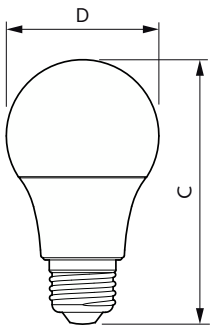

Product data

General Information	
Cap-Base	E26
Nominal lifetime	15,000 hour(s)
Switching Cycle	50,000
Lighting Technology	LED

Light Technical	
Color Code	830 [CCT of 3000K]
Beam Angle (Nom)	180 degree(s)
Luminous Flux	450 lm
Color Designation	White (WH)
Luminous Efficacy (rated) (Nom)	90 lm/W
Correlated Color Temperature (Nom)	3000 K
Color Consistency	<6
Color rendering index (CRI)	80
LLMF At End Of Nominal Lifetime (Nom)	70 %

Temperature	
Ambient temperature range	-4 to +113 °F
T-Case Maximum (Nom)	194 °F

Controls and Dimming	
Dimmable	Only with specific dimmers

Mechanical and Housing	
Bulb Finish	Frosted
Bulb Material	Plastic
Bulb Shape	A19
UL Wet/ damp/ dry location	Damp location

Dimensional drawing

Product	D	C
5A19/CNG/830/FR/P/E26/D 12/1CT	2-3/8 inch	4-1/8 inch

Photometric data

Spectral Power Distribution Colour - 5A19/CNG/830/FR/P/E26/D 12/1CT

Light Distribution Diagram - 5A19/CNG/830/FR/P/E26/D 12/1CT