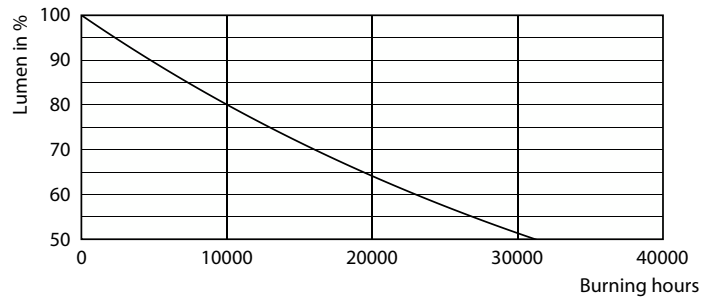

Lumen Maintenance Diagram - 5A19/CNG/830/FR/P/E26/D 12/1CT