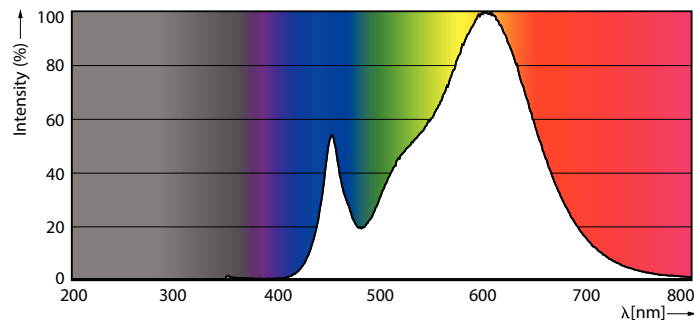

Product data

General Information	
Cap-Base	E26
Nominal lifetime	15,000 hour(s)
Switching Cycle	50,000
Lighting Technology	LED

Light Technical	
Color Code	830 [CCT of 3000K]
Beam Angle (Nom)	180 degree(s)
Luminous Flux	450 lm
Color Designation	White (WH)
Luminous Efficacy (rated) (Nom)	90 lm/W
Correlated Color Temperature (Nom)	3000 K
Color Consistency	<6
Color rendering index (CRI)	80
LLMF At End Of Nominal Lifetime (Nom)	70 %

Dimensional drawing

Product	D	C
5A19/CNG/830/FR/P/E26/D 12/1CT	2-3/8 inch	4-1/8 inch

Photometric data

Spectral Power Distribution Colour - 5A19/CNG/830/FR/P/E26/D 12/1CT

Light Distribution Diagram - 5A19/CNG/830/FR/P/E26/D 12/1CT