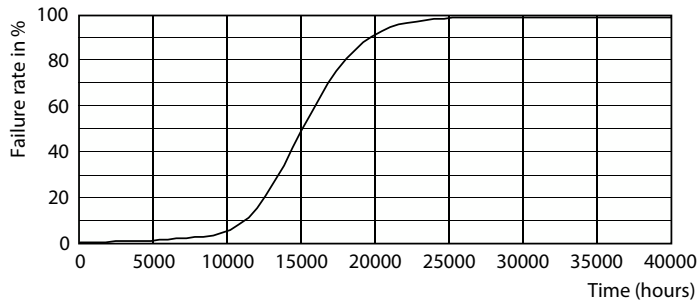

Contractor-grade Plastic (Dimmable) A-Shape Lamps

Photometric data

General uniform lighting - 5A19/CNG/830/FR/P/E26/D 12/1CT

Lifetime

Life Expectancy Diagram