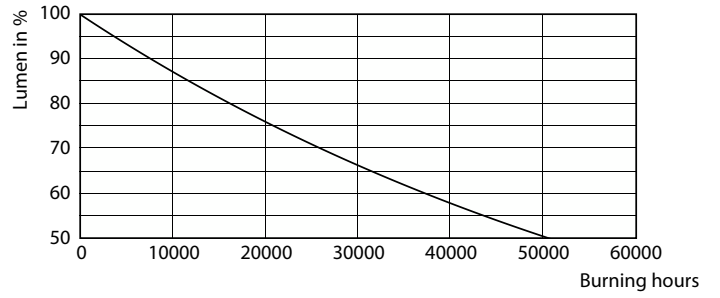

LED PAR38

Lifetime

Life Expectancy Diagram - 13PAR38/COR/940/F25/DIM/P/ULW/T20 6/1FB

Lumen Maintenance Diagram - 13PAR38/COR/940/F25/DIM/P/ULW/T20 6/1FB