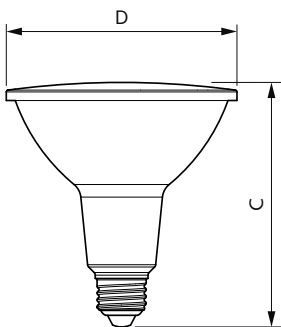

Product data

General Information	
Cap-Base	E26 [Single Contact Medium Screw]
Nominal lifetime	25,000 hour(s)
Switching Cycle	50,000
Lighting Technology	LED
EU RoHS compliant	Yes
Light Technical	
Color Code	940 [CCT of 4000K]
Beam Angle (Nom)	25 degree(s)
Luminous Flux	1,300 lm
Luminous Intensity (Nom)	6,000 cd
Color Designation	Cool White (CW)
Correlated Color Temperature (Nom)	4000 K
Luminous Efficacy (rated) (Nom)	100 lm/W
Color Consistency	<4
Color rendering index (CRI)	90
LLMF At End Of Nominal Lifetime (Nom)	70 %
Operating and Electrical	
Input Frequency	60 Hz
Power Consumption	13 W
Lamp Current (Nom)	150 mA
Wattage Equivalent	120 W

LED PAR38

Application Conditions

can it be used in closed luminaires Yes

Product Data

Order product name	13PAR38/COR/940/F25/DIM/P/ULW/T20 6/1FB
Full product name	13PAR38/COR/940/F25/DIM/P/ULW/T20 6/1FB

Order code	586156
Material Nr. (12NC)	929003737304
Numerator - Quantity Per Pack	1
EAN/UPC - Product/Case	046677586157
Numerator - Packs per outer box	6
EAN/UPC - Case	50046677586152

Dimensional drawing

Product	D	C
13PAR38/COR/940/F25/DIM/P/ULW/T20 6/1FB	4-7/8 inch	5-1/8 inch

Photometric data

Light Distribution Diagram - 13PAR38/COR/940/F25/DIM/P/ULW/T20 6/1FB

Accent Lighting Spots - 13PAR38/COR/940/F25/DIM/P/ULW/T20 6/1FB