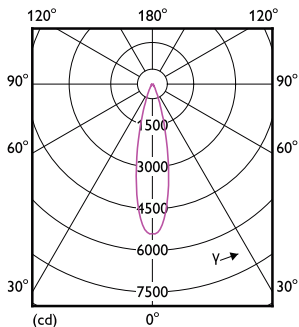

Product data

General Information	
Cap-Base	E26 [Single Contact Medium Screw]
Nominal lifetime	25,000 hour(s)
Switching Cycle	50,000
Lighting Technology	LED
EU RoHS compliant	Yes
Light Technical	
Color Code	940 [CCT of 4000K]
Beam Angle (Nom)	25 degree(s)
Luminous Flux	1,300 lm
Luminous Intensity (Nom)	6,000 cd
Color Designation	Cool White (CW)
Correlated Color Temperature (Nom)	4000 K
Luminous Efficacy (rated) (Nom)	100 lm/W
Color Consistency	<4
Color rendering index (CRI)	90
LLMF At End Of Nominal Lifetime (Nom)	70 %
Operating and Electrical	
Input Frequency	60 Hz
Power Consumption	13 W
Lamp Current (Nom)	150 mA
Wattage Equivalent	120 W

Dimensional drawing

Product	D	C
13PAR38/COR/940/F25/DIM/P/ULW/T20 6/1FB	4-7/8 inch	5-1/8 inch

Photometric data

Light Distribution Diagram - 13PAR38/COR/940/F25/DIM/P/ULW/T20 6/1FB

Accent Lighting Spots - 13PAR38/COR/940/F25/DIM/P/ULW/T20 6/1FB