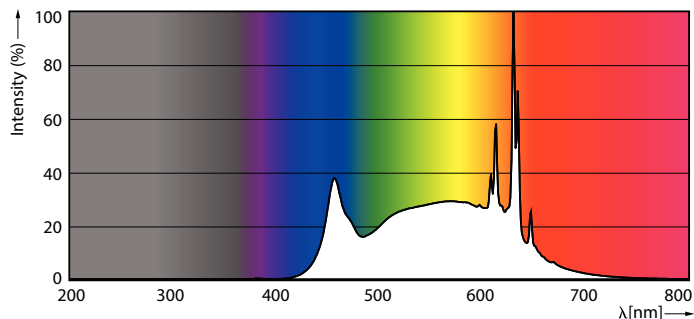

Product data

General Information	
Cap-Base	E26 [Single Contact Medium Screw]
Nominal lifetime	25,000 hour(s)
Switching Cycle	50,000
Lighting Technology	LED
EU RoHS compliant	Yes
Light Technical	
Color Code	940 [CCT of 4000K]
Beam Angle (Nom)	25 degree(s)
Luminous Flux	1,300 lm
Luminous Intensity (Nom)	6,000 cd
Color Designation	Cool White (CW)
Correlated Color Temperature (Nom)	4000 K
Luminous Efficacy (rated) (Nom)	100 lm/W
Color Consistency	<4
Color rendering index (CRI)	90
LLMF At End Of Nominal Lifetime (Nom)	70 %
Operating and Electrical	
Input Frequency	60 Hz
Power Consumption	13 W
Lamp Current (Nom)	150 mA
Wattage Equivalent	120 W

Dimensional drawing

Product	D	C
13PAR38/COR/940/F25/DIM/P/ULW/T20 6/1FB	4-7/8 inch	5-1/8 inch

Photometric data

Light Distribution Diagram - 13PAR38/COR/940/F25/DIM/P/ULW/T20 6/1FB

Accent Lighting Spots - 13PAR38/COR/940/F25/DIM/P/ULW/T20 6/1FB