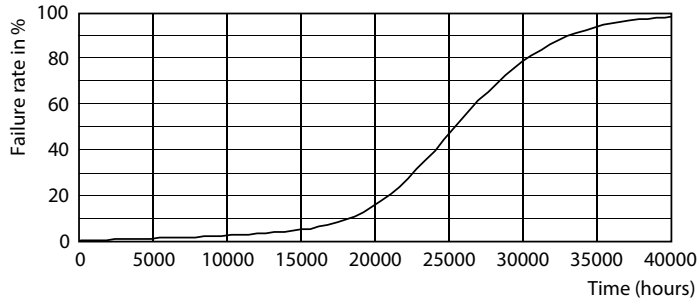

LED PAR38

Lifetime

Life Expectancy Diagram - 13PAR38/COR/940/F25/DIM/P/ULW/T20 6/1FB

Lumen Maintenance Diagram - 13PAR38/COR/940/F25/DIM/P/ULW/T20 6/1FB