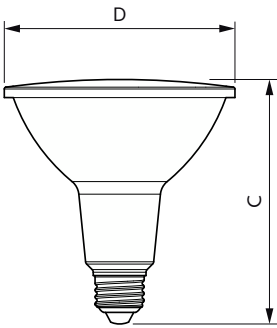

LED PAR38

Application Conditions

can it be used in closed luminaires Yes

Product Data

Order product name	10PAR38/COR/930/F40/DIM/P/ULW/T20 6/1FB
Full product name	10PAR38/COR/930/F40/DIM/P/ULW/T20 6/1FB
Order code	586248

Material Nr. (12NC)	929003738204
Numerator - Quantity Per Pack	1
Net Weight (Piece)	0.287 lb
EAN/UPC - Product/Case	046677586249
Numerator - Packs per outer box	6
EAN/UPC - Case	50046677586244

Dimensional drawing