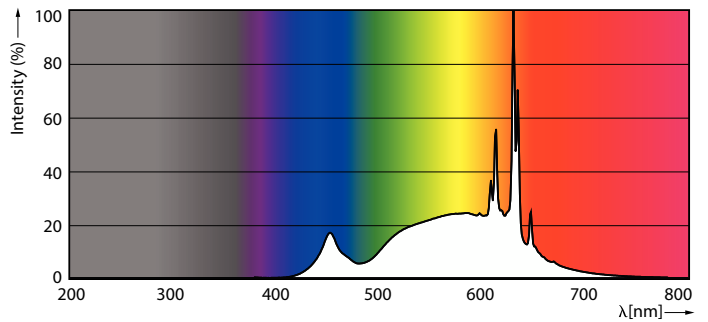

Photometric data

Accent Lighting Spots - 10PAR38/COR/930/F40/DIM/P/ULW/T20 6/1FB