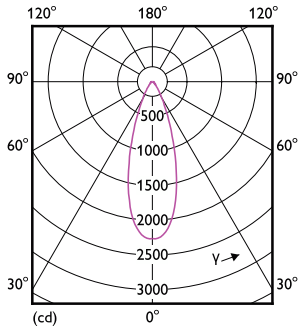

Product data

General Information		Temperature	
Cap-Base	E26 [Single Contact Medium Screw]	Warm-up time to 60% light	0.5 s
Nominal lifetime	25,000 hour(s)	Power Factor (Fraction)	0.7
Switching Cycle	50,000	Voltage (Nom)	120 V
Lighting Technology	LED	Temperature	
Light Technical		Ambient temperature range	-40 to +113 °F
Color Code	930 [CCT of 3000K]	T-Case Maximum (Nom)	176 °F
Beam Angle (Nom)	40 degree(s)	Controls and Dimming	
Luminous Flux	1,000 lm	Dimmable	Only with specific dimmers
Luminous Intensity (Nom)	1,900 cd	Mechanical and Housing	
Color Designation	White (WH)	Bulb Finish	Clear
Luminous Efficacy (rated) (Nom)	100 lm/W	Bulb Material	Plastic
Correlated Color Temperature (Nom)	3000 K	Bulb Shape	PAR38
Color Consistency	<4	UL Wet/ damp/ dry location	Wet location
Color rendering index (CRI)	90	Approval and Application	
LLMF At End Of Nominal Lifetime (Nom)	70 %	Suitable For Accent Lighting	Yes
Operating and Electrical		EU RoHS compliant	Yes
Input Frequency	60 Hz	T20 compliant	Yes
Power Consumption	10 W		
Lamp Current (Nom)	120 mA		
Wattage Equivalent	90 W		
Starting Time (Nom)	0.5 s		

Product	D	C
10PAR38/COR/930/F40/DIM/P/ULW/T20 6/1FB	4-7/8 inch	5-1/8 inch

Photometric data

Spotlight Performance 111 Photo Lighting Ltd Page 117

Accent Lighting Spots - 10PAR38/COR/930/F40/DIM/P/ULW/T20 6/1FB

Spectral Power Distribution Colour -
10PAR38/COR/930/F40/DIM/P/ULW/T20 6/1FB

LED PAR38

Photometric data

Light Distribution Diagram - 10PAR38/COR/930/F40/DIM/P/ULW/T20
6/1FB

Lifetime

Life Expectancy Diagram