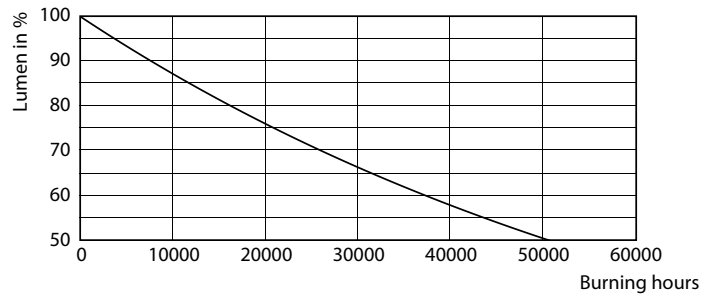

LED PAR38

Photometric data

Accent Lighting Spots - 10PAR38/COR/927/F40/DIM/P/ULW/T20 6/1FB

Lifetime

Life Expectancy Diagram

Lumen Maintenance Diagram - 10PAR38/COR/927/F40/DIM/P/ULW/T20 6/1FB