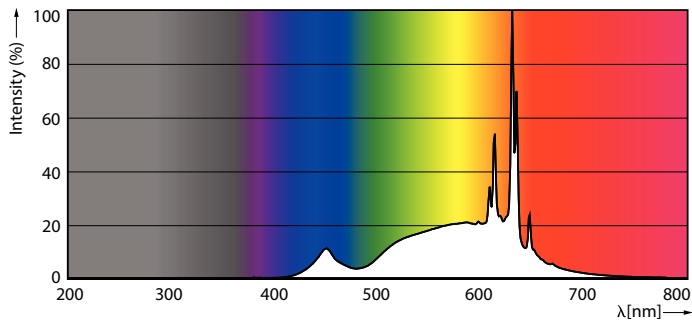

Photometric data

Spectral Power Distribution Colour -
10PAR38/COR/927/F40/DIM/P/ULW/T20 6/1FB