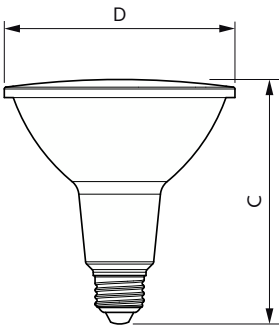

### Product data

General Information		Temperature	
Cap-Base	E26 [Single Contact Medium Screw]	Warm-up time to 60% light	0.5 s
Nominal lifetime	25,000 hour(s)	Power Factor (Fraction)	0.7
Switching Cycle	50,000	Voltage (Nom)	120 V
Lighting Technology	LED	<b>Temperature</b>	
<b>Light Technical</b>		Ambient temperature range	-40 to +113 °F
Color Code	927 [CCT of 2700K]	T-Case Maximum (Nom)	176 °F
Beam Angle (Nom)	40 degree(s)	<b>Controls and Dimming</b>	
Luminous Flux	1,000 lm	Dimmable	Only with specific dimmers
Luminous Intensity (Nom)	1,800 cd	<b>Mechanical and Housing</b>	
Color Designation	Warm White (WW)	Bulb Finish	Clear
Luminous Efficacy (rated) (Nom)	100 lm/W	Bulb Material	Plastic
Correlated Color Temperature (Nom)	2700 K	Bulb Shape	PAR38
Color Consistency	<4	UL Wet/ damp/ dry location	Wet location
Color rendering index (CRI)	90	<b>Approval and Application</b>	
LLMF At End Of Nominal Lifetime (Nom)	70 %	Suitable For Accent Lighting	Yes
<b>Operating and Electrical</b>		EU RoHS compliant	Yes
Input Frequency	60 Hz	T20 compliant	Yes
Power Consumption	10 W		
Lamp Current (Nom)	120 mA		
Wattage Equivalent	90 W		
Starting Time (Nom)	0.5 s		

## Product Data

Order product name	10PAR38/COR/927/F40/DIM/P/ULW/T20 6/1FB
Full product name	10PAR38/COR/927/F40/DIM/P/ULW/T20 6/1FB
Order code	586222

Material Nr. (12NC)	929003738004
Numerator - Quantity Per Pack	1
Net Weight (Piece)	0.287 lb
EAN/UPC - Product/Case	046677586225
Numerator - Packs per outer box	6
EAN/UPC - Case	50046677586220

## Dimensional drawing

Product	D	C
10PAR38/COR/927/F40/DIM/P/ULW/T20 6/1FB	4-7/8 inch	5-1/8 inch