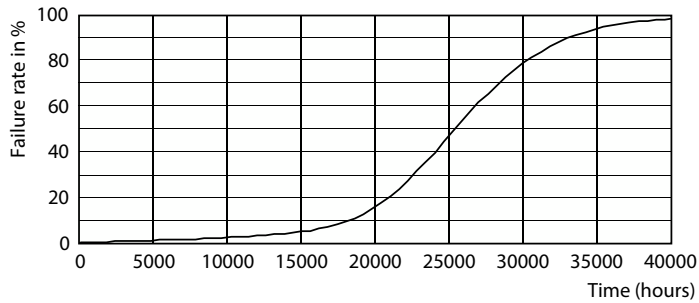

LED PAR38

Photometric data

Accent Lighting Spots - 10PAR38/COR/927/F40/DIM/P/ULW/T20 6/1FB

Lifetime

Life Expectancy Diagram

Lumen Maintenance Diagram - 10PAR38/COR/927/F40/DIM/P/ULW/T20 6/1FB