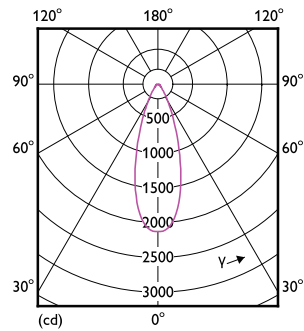

### Product data

General Information		Temperature	
Cap-Base	E26 [Single Contact Medium Screw]	Warm-up time to 60% light	0.5 s
Nominal lifetime	25,000 hour(s)	Power Factor (Fraction)	0.7
Switching Cycle	50,000	Voltage (Nom)	120 V
Lighting Technology	LED	<b>Temperature</b>	
<b>Light Technical</b>		Ambient temperature range	-40 to +113 °F
Color Code	927 [CCT of 2700K]	T-Case Maximum (Nom)	176 °F
Beam Angle (Nom)	40 degree(s)	<b>Controls and Dimming</b>	
Luminous Flux	1,000 lm	Dimmable	Only with specific dimmers
Luminous Intensity (Nom)	1,800 cd	<b>Mechanical and Housing</b>	
Color Designation	Warm White (WW)	Bulb Finish	Clear
Luminous Efficacy (rated) (Nom)	100 lm/W	Bulb Material	Plastic
Correlated Color Temperature (Nom)	2700 K	Bulb Shape	PAR38
Color Consistency	<4	UL Wet/ damp/ dry location	Wet location
Color rendering index (CRI)	90	<b>Approval and Application</b>	
LLMF At End Of Nominal Lifetime (Nom)	70 %	Suitable For Accent Lighting	Yes
<b>Operating and Electrical</b>		EU RoHS compliant	Yes
Input Frequency	60 Hz	T20 compliant	Yes
Power Consumption	10 W		
Lamp Current (Nom)	120 mA		
Wattage Equivalent	90 W		
Starting Time (Nom)	0.5 s		

## Dimensional drawing

Product	D	C
10PAR38/COR/927/F40/DIM/P/ULW/T20 6/1FB	4-7/8 inch	5-1/8 inch

## Photometric data

Spectral Power Distribution Colour -  
10PAR38/COR/927/F40/DIM/P/ULW/T20 6/1FB

Light Distribution Diagram - 10PAR38/COR/927/F40/DIM/P/ULW/T20  
6/1FB