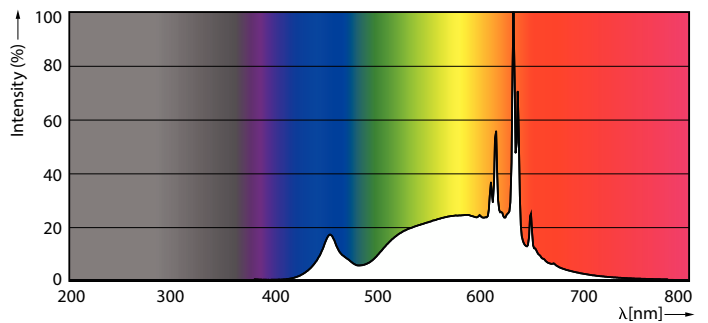

LED PAR38

10PAR38/COR/930/F25/DIM/P/ULW/T20 6/1FB

Philips LED spots with a single optic beam, provide a clean beam that's free from shadows with beam angles from 15 and 40 degrees to suit every general lighting application.

Product data

General Information		Starting Time (Nom)	
Cap-Base	E26 [Single Contact Medium Screw]		0.5 s
Nominal lifetime	25,000 hour(s)	Warm-up time to 60% light	0.5 s
Switching Cycle	50,000	Power Factor (Fraction)	0.7
Lighting Technology	LED	Voltage (Nom)	120 V
EU RoHS compliant	Yes		
Light Technical		Temperature	
Color Code	930 [CCT of 3000K]	Ambient temperature range	-40 to +45 °C
Beam Angle (Nom)	25 degree(s)	T-Case Maximum (Nom)	80 °C
Luminous Flux	1,000 lm		
Luminous Intensity (Nom)	4,100 cd	Controls and Dimming	
Color Designation	White (WH)	Dimmable	Only with specific dimmers
Correlated Color Temperature (Nom)	3000 K		
Luminous Efficacy (rated) (Nom)	100 lm/W	Mechanical and Housing	
Color Consistency	<4	Bulb Finish	Clear
Color rendering index (CRI)	90	Bulb Material	Plastic
LLMF At End Of Nominal Lifetime (Nom)	70 %	Bulb Shape	PAR38
		UL Wet/ damp/ dry location	Wet location
Operating and Electrical		Approval and Application	
Input Frequency	60 Hz	Suitable For Accent Lighting	Yes
Power Consumption	10 W	T20 compliant	Yes
Lamp Current (Nom)	120 mA		
Wattage Equivalent	90 W		

Dimensional drawing

Product	D	C
10PAR38/COR/930/F25/DIM/P/ULW/T20 6/1FB	123 mm	129 mm

Photometric data

Light Distribution Diagram - 10PAR38/COR/930/F25/DIM/P/ULW/T20 6/1FB

Spectral Power Distribution Colour - 10PAR38/COR/930/F25/DIM/P/ULW/T20 6/1FB