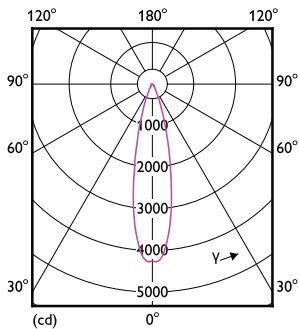

Product data

General Information		Starting Time (Nom)	
Cap-Base	E26 [Single Contact Medium Screw]		0.5 s
Nominal lifetime	25,000 hour(s)	Warm-up time to 60% light	0.5 s
Switching Cycle	50,000	Power Factor (Fraction)	0.7
Lighting Technology	LED	Voltage (Nom)	120 V
EU RoHS compliant	Yes		
Light Technical		Temperature	
Color Code	930 [CCT of 3000K]	Ambient temperature range	-40 to +45 °C
Beam Angle (Nom)	25 degree(s)	T-Case Maximum (Nom)	80 °C
Luminous Flux	1,000 lm		
Luminous Intensity (Nom)	4,100 cd	Controls and Dimming	
Color Designation	White (WH)	Dimmable	Only with specific dimmers
Correlated Color Temperature (Nom)	3000 K		
Luminous Efficacy (rated) (Nom)	100 lm/W	Mechanical and Housing	
Color Consistency	<4	Bulb Finish	Clear
Color rendering index (CRI)	90	Bulb Material	Plastic
LLMF At End Of Nominal Lifetime (Nom)	70 %	Bulb Shape	PAR38
		UL Wet/ damp/ dry location	Wet location
Operating and Electrical		Approval and Application	
Input Frequency	60 Hz	Suitable For Accent Lighting	Yes
Power Consumption	10 W	T20 compliant	Yes
Lamp Current (Nom)	120 mA		
Wattage Equivalent	90 W		

Dimensional drawing

Product	D	C
10PAR38/COR/930/F25/DIM/P/ULW/T20 6/1FB	123 mm	129 mm

Photometric data

Light Distribution Diagram - 10PAR38/COR/930/F25/DIM/P/ULW/T20 6/1FB

Spectral Power Distribution Colour - 10PAR38/COR/930/F25/DIM/P/ULW/T20 6/1FB