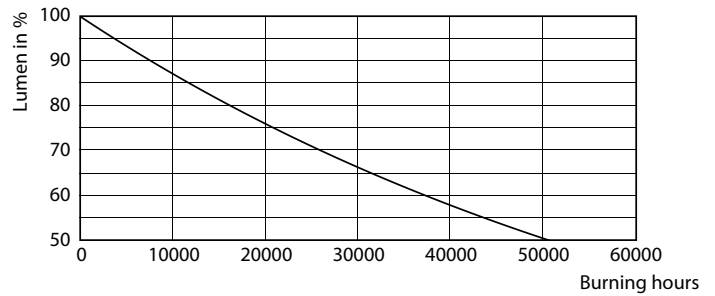

Product data

General Information	
Cap-Base	E26 [Single Contact Medium Screw]
Nominal lifetime	25,000 hour(s)
Switching Cycle	50,000
Lighting Technology	LED
EU RoHS compliant	Yes
Light Technical	
Color Code	927 [CCT of 2700K]
Beam Angle (Nom)	40 degree(s)
Luminous Flux	1,300 lm
Luminous Intensity (Nom)	2,450 cd
Color Designation	Warm White (WW)
Correlated Color Temperature (Nom)	2700 K
Luminous Efficacy (rated) (Nom)	100 lm/W
Color Consistency	<4
Color rendering index (CRI)	90
LLMF At End Of Nominal Lifetime (Nom)	70 %
Operating and Electrical	
Input Frequency	60 Hz
Power Consumption	13 W
Lamp Current (Nom)	150 mA
Wattage Equivalent	120 W

LED PAR38

Photometric data

Light Distribution Diagram - 13PAR38/COR/927/F40/DIM/P/ULW/T20 6/1FB

Lifetime

Life Expectancy Diagram - 13PAR38/COR/927/F40/DIM/P/ULW/T20 6/1FB

Lumen Maintenance Diagram - 13PAR38/COR/927/F40/DIM/P/ULW/T20 6/1FB