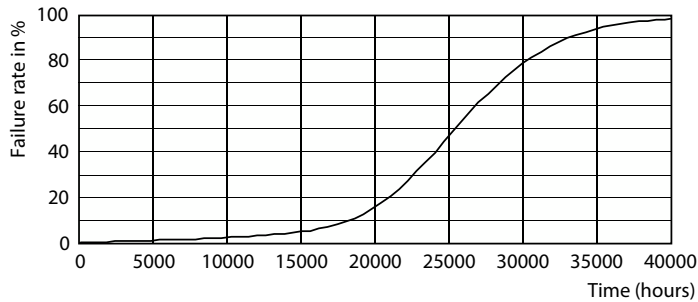

Lifetime

Life Expectancy Diagram - 13PAR38/COR/927/F40/DIM/P/ULW/T20 6/1FB