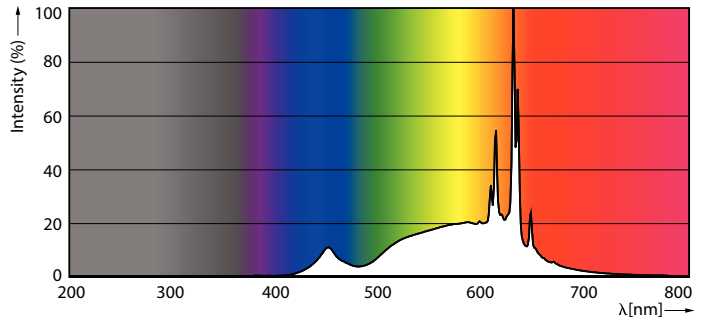

Accent Lighting Spots - 13PAR38/COR/927/F40/DIM/P/ULW/T20 6/1FB

Spectral Power Distribution Colour - 13PAR38/COR/927/F40/DIM/P/ULW/T20 6/1FB