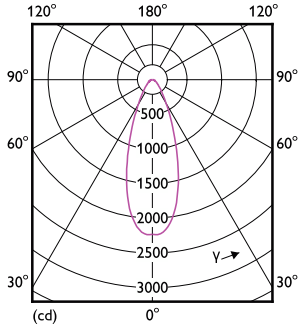

Product data

General Information	
Cap-Base	E26 [Single Contact Medium Screw]
Nominal lifetime	25,000 hour(s)
Switching Cycle	50,000
Lighting Technology	LED
EU RoHS compliant	Yes
Light Technical	
Color Code	927 [CCT of 2700K]
Beam Angle (Nom)	40 degree(s)
Luminous Flux	1,300 lm
Luminous Intensity (Nom)	2,450 cd
Color Designation	Warm White (WW)
Correlated Color Temperature (Nom)	2700 K
Luminous Efficacy (rated) (Nom)	100 lm/W
Color Consistency	<4
Color rendering index (CRI)	90
LLMF At End Of Nominal Lifetime (Nom)	70 %
Operating and Electrical	
Input Frequency	60 Hz
Power Consumption	13 W
Lamp Current (Nom)	150 mA
Wattage Equivalent	120 W

Dimensional drawing

Product	D	C
13PAR38/COR/927/F40/DIM/P/ULW/T20 6/1FB	4-7/8 inch	5-1/8 inch

Photometric data

Accent Lighting Spots - 13PAR38/COR/927/F40/DIM/P/ULW/T20 6/1FB

Spectral Power Distribution Colour - 13PAR38/COR/927/F40/DIM/P/ULW/T20 6/1FB

LED PAR38

Photometric data

Light Distribution Diagram - 13PAR38/COR/927/F40/DIM/P/ULW/T20 6/1FB

Lifetime

Life Expectancy Diagram - 13PAR38/COR/927/F40/DIM/P/ULW/T20 6/1FB

Lumen Maintenance Diagram - 13PAR38/COR/927/F40/DIM/P/ULW/T20 6/1FB