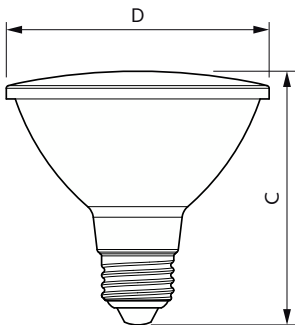

Product data

General Information		Starting Time (Nom)		0.5 s
Cap-Base	E26 [Single Contact Medium Screw]	Warm-up time to 60% light	0.5 s	
Nominal lifetime	25,000 hour(s)	Power Factor (Fraction)	0.7	
Switching Cycle	50,000	Voltage (Nom)	120 V	
Lighting Technology	LED	Temperature		
EU RoHS compliant	Yes	Ambient temperature range	-40 to +113 °F	
Light Technical		T-Case Maximum (Nom)	185 °F	
Color Code	940 [CCT of 4000K]	Controls and Dimming		
Beam Angle (Nom)	25 degree(s)	Dimmable	Only with specific dimmers	
Luminous Flux	900 lm	Mechanical and Housing		
Luminous Intensity (Nom)	3,300 cd	Bulb Finish	Clear	
Color Designation	Cool White (CW)	Bulb Material	Plastic	
Correlated Color Temperature (Nom)	4000 K	Bulb Shape	PAR30S	
Luminous Efficacy (rated) (Nom)	105 lm/W	UL Wet/ damp/ dry location	Wet location	
Color Consistency	<4	Approval and Application		
Color rendering index (CRI)	90	Suitable For Accent Lighting	Yes	
LLMF At End Of Nominal Lifetime (Nom)	70 %	T20 compliant	Yes	
Operating and Electrical				
Input Frequency	60 Hz			
Power Consumption	8.5 W			
Lamp Current (Nom)	105 mA			
Wattage Equivalent	75 W			

LED PAR30 S/L

Application Conditions

can it be used in closed luminaires Yes

Product Data

Order product name 8.5PAR30S/COR/940/F25/D/P/ULW/T20 6/1FB
 Full product name 8.5PAR30S/COR/940/F25/D/P/ULW/T20 6/1FB

Order code 587428
 Material Nr. (12NC) 929003753604
 Numerator - Quantity Per Pack 1
 EAN/UPC - Product/Case 046677587420
 Numerator - Packs per outer box 6
 EAN/UPC - Case 50046677587425

Dimensional drawing

Product	D	C
8.5PAR30S/COR/940/F25/D/P/ULW/T20 6/1FB	3-3/4 inch	3-5/8 inch

Photometric data

Light Distribution Diagram - 8.5PAR30S/COR/940/F25/D/P/ULW/T20 6/1FB

Spectral Power Distribution Colour - 8.5PAR30S/COR/940/F25/D/P/ULW/T20 6/1FB