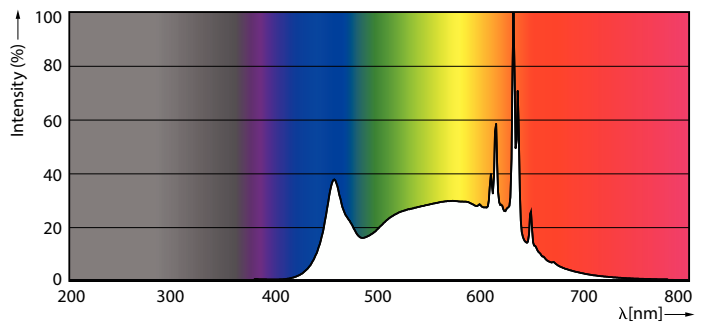

Product data

General Information		Starting Time (Nom)		0.5 s
Cap-Base	E26 [Single Contact Medium Screw]	Warm-up time to 60% light	0.5 s	
Nominal lifetime	25,000 hour(s)	Power Factor (Fraction)	0.7	
Switching Cycle	50,000	Voltage (Nom)	120 V	
Lighting Technology	LED	Temperature		
EU RoHS compliant	Yes	Ambient temperature range	-40 to +113 °F	
Light Technical		T-Case Maximum (Nom)	185 °F	
Color Code	940 [CCT of 4000K]	Controls and Dimming		
Beam Angle (Nom)	25 degree(s)	Dimmable	Only with specific dimmers	
Luminous Flux	900 lm	Mechanical and Housing		
Luminous Intensity (Nom)	3,300 cd	Bulb Finish	Clear	
Color Designation	Cool White (CW)	Bulb Material	Plastic	
Correlated Color Temperature (Nom)	4000 K	Bulb Shape	PAR30S	
Luminous Efficacy (rated) (Nom)	105 lm/W	UL Wet/ damp/ dry location	Wet location	
Color Consistency	<4	Approval and Application		
Color rendering index (CRI)	90	Suitable For Accent Lighting	Yes	
LLMF At End Of Nominal Lifetime (Nom)	70 %	T20 compliant	Yes	
Operating and Electrical				
Input Frequency	60 Hz			
Power Consumption	8.5 W			
Lamp Current (Nom)	105 mA			
Wattage Equivalent	75 W			

Product	D	C
8.5PAR30S/COR/940/F25/D/P/ULW/T20 6/1FB	3-3/4 inch	3-5/8 inch

Photometric data

Light Distribution Diagram - 8.5PAR30S/COR/940/F25/D/P/ULW/T20 6/1FB

Spectral Power Distribution Colour - 8.5PAR30S/COR/940/F25/D/P/ULW/T20 6/1FB