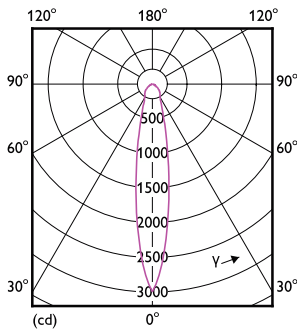

Product data

General Information		Starting Time (Nom)		0.5 s
Cap-Base	E26 [Single Contact Medium Screw]	Warm-up time to 60% light	0.5 s	
Nominal lifetime	25,000 hour(s)	Power Factor (Fraction)	0.7	
Switching Cycle	50,000	Voltage (Nom)	120 V	
Lighting Technology	LED	Temperature		
EU RoHS compliant	Yes	Ambient temperature range	-40 to +113 °F	
Light Technical		T-Case Maximum (Nom)	185 °F	
Color Code	940 [CCT of 4000K]	Controls and Dimming		
Beam Angle (Nom)	25 degree(s)	Dimmable	Only with specific dimmers	
Luminous Flux	900 lm	Mechanical and Housing		
Luminous Intensity (Nom)	3,300 cd	Bulb Finish	Clear	
Color Designation	Cool White (CW)	Bulb Material	Plastic	
Correlated Color Temperature (Nom)	4000 K	Bulb Shape	PAR30S	
Luminous Efficacy (rated) (Nom)	105 lm/W	UL Wet/ damp/ dry location	Wet location	
Color Consistency	<4	Approval and Application		
Color rendering index (CRI)	90	Suitable For Accent Lighting	Yes	
LLMF At End Of Nominal Lifetime (Nom)	70 %	T20 compliant	Yes	
Operating and Electrical				
Input Frequency	60 Hz			
Power Consumption	8.5 W			
Lamp Current (Nom)	105 mA			
Wattage Equivalent	75 W			

Product	D	C
8.5PAR30S/COR/940/F25/D/P/ULW/T20 6/1FB	3-3/4 inch	3-5/8 inch

Photometric data

Light Distribution Diagram - 8.5PAR30S/COR/940/F25/D/P/ULW/T20 6/1FB

Spectral Power Distribution Colour - 8.5PAR30S/COR/940/F25/D/P/ULW/T20 6/1FB