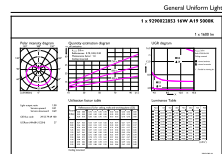

Photometric data

Light Distribution Diagram - 16A19/PER/950/P/E26/DIM 6/1FB T20

General uniform lighting - 16A19/PER/950/P/E26/DIM 6/1FB T20