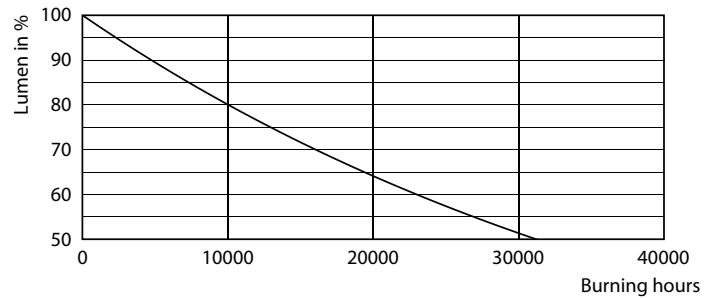

Lumen Maintenance Diagram - 16A19/PER/950/P/E26/DIM 6/1FB T20