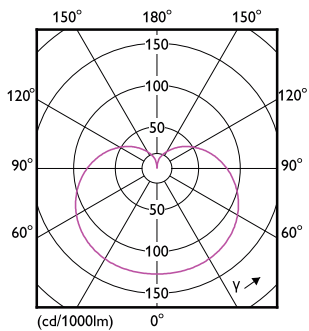

Photometric data

Light Distribution Diagram - 16A19/PER/950/P/E26/DIM 6/1FB T20

General uniform lighting - 16A19/PER/950/P/E26/DIM 6/1FB T20