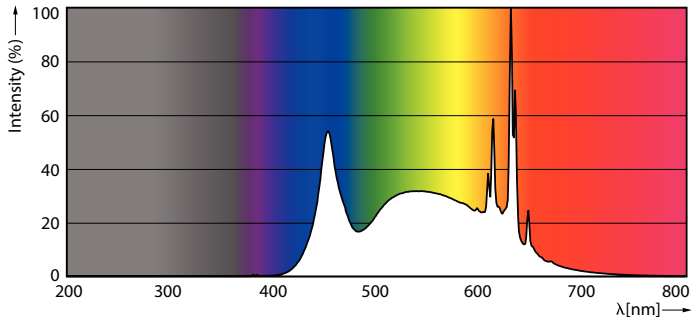

### Product data

General Information		Power Consumption	
Cap-Base	E26 [Single Contact Medium Screw]	Lamp Current (Nom)	135 mA
Nominal lifetime	15,000 hour(s)	Wattage Equivalent	100 W
Switching Cycle	50,000	Starting Time (Nom)	0.5 s
Lighting Technology	LED	Warm-up time to 60% light	0.5 s
		Power Factor (Fraction)	0.7
		Voltage (Nom)	120 V
Light Technical		Temperature	
Color Code	950 [CCT of 5000K]	T-Case Maximum (Nom)	194 °F
Beam Angle (Nom)	250 degree(s)		
Luminous Flux	1,600 lm	Controls and Dimming	
Color Designation	Daylight	Dimmable	Yes
Luminous Efficacy (rated) (Nom)	100.00 lm/W		
Correlated Color Temperature (Nom)	5000 K	Mechanical and Housing	
Color Consistency	<4	Bulb Finish	Frosted
Color rendering index (CRI)	90	Bulb Material	Plastic
LLMF At End Of Nominal Lifetime (Nom)	70 %	Bulb Shape	A19
		UL Wet/ damp/ dry location	Damp location
Operating and Electrical			
Line Frequency	60 Hz		
Input Frequency	60 Hz		

## Photometric data

Light Distribution Diagram - 16A19/PER/950/P/E26/DIM 6/1FB T20

General uniform lighting - 16A19/PER/950/P/E26/DIM 6/1FB T20

## Photometric data

Spectral Power Distribution Colour - 16A19/PER/950/P/E26/DIM 6/1FB T20