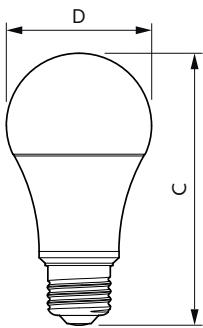

### Product data

General Information		Power Consumption	
Cap-Base	E26 [Single Contact Medium Screw]	Lamp Current (Nom)	135 mA
Nominal lifetime	15,000 hour(s)	Wattage Equivalent	100 W
Switching Cycle	50,000	Starting Time (Nom)	0.5 s
Lighting Technology	LED	Warm-up time to 60% light	0.5 s
		Power Factor (Fraction)	0.7
		Voltage (Nom)	120 V
Light Technical		Temperature	
Color Code	950 [CCT of 5000K]	T-Case Maximum (Nom)	194 °F
Beam Angle (Nom)	250 degree(s)		
Luminous Flux	1,600 lm	Controls and Dimming	
Color Designation	Daylight	Dimmable	Yes
Luminous Efficacy (rated) (Nom)	100.00 lm/W		
Correlated Color Temperature (Nom)	5000 K	Mechanical and Housing	
Color Consistency	<4	Bulb Finish	Frosted
Color rendering index (CRI)	90	Bulb Material	Plastic
LLMF At End Of Nominal Lifetime (Nom)	70 %	Bulb Shape	A19
		UL Wet/ damp/ dry location	Damp location
Operating and Electrical			
Line Frequency	60 Hz		
Input Frequency	60 Hz		

## Product Data

Order product name	16A19/PER/950/P/E26/DIM 6/1FB T20
--------------------	-----------------------------------

Full product name	16A19/PER/950/P/E26/DIM 6/1FB T20
Order code	561019
Material Nr. (12NC)	929002285304
Numerator - Quantity Per Pack	1
Net Weight (Piece)	0.146 lb
EAN/UPC - Product/Case	046677561017
Numerator - Packs per outer box	6
EAN/UPC - Case	50046677561012

## Dimensional drawing

Product	D	C
16A19/PER/950/P/E26/DIM 6/1FB T20	2-3/8 inch	4-7/16 inch