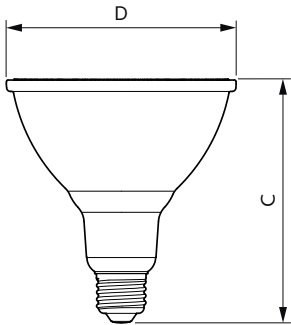

## 10PAR38/LED/930/F25/DIM/GULW/T20 6/1FB

Philips LED spots with a single optic beam, provide a clean beam that's free from shadows with beam angles from 15 and 40 degrees to suit every general lighting application.

### Product data

General Information	
Cap-Base	E26 [Single Contact Medium Screw]
Nominal lifetime	25,000 hour(s)
Switching Cycle	50,000
Lighting Technology	LED
Light Technical	
Color Code	930 [CCT of 3000K]
Beam Angle (Nom)	25 degree(s)
Luminous Flux	900 lm
Luminous Intensity (Nom)	4,100 cd
Color Designation	White (WH)
Luminous Efficacy (rated) (Nom)	90.00 lm/W
Correlated Color Temperature (Nom)	3000 K
Color Consistency	<4
Color rendering index (CRI)	90
LLMF At End Of Nominal Lifetime (Nom)	70 %
Operating and Electrical	
Line Frequency	50 to 60 Hz
Input Frequency	50 to 60 Hz
Power Consumption	10 W
Lamp Current (Nom)	97 mA
Wattage Equivalent	90 W

Starting Time (Nom)	0.5 s
Warm-up time to 60% light	0.5 s
Power Factor (Fraction)	0.9
Voltage (Nom)	120 V
Temperature	
T-Case Maximum (Nom)	158 °F
Controls and Dimming	
Dimmable	Only with specific dimmers
Mechanical and Housing	
Bulb Finish	Clear
Bulb Material	Glass
Bulb Shape	PAR38
Approval and Application	
Suitable For Accent Lighting	Yes
Energy Certifications	Energy Star
EU RoHS compliant	Yes
Product Data	
Order product name	10PAR38/LED/930/F25/DIM/GULW/T20 6/1FB

## Dimensional drawing

Product	D	C
10PAR38/LED/930/F25/DIM/GULW/T20 6/1FB	4-13/16 inch	5-1/8 inch