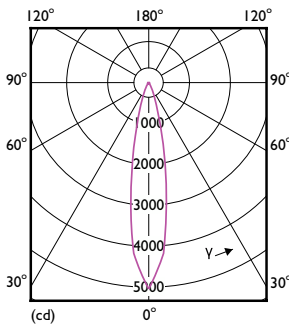

Photometric data

Light Distribution Diagram - 10PAR38/LED/930/F25/DIM/GULW/T20 6/1FB

Accent Lighting Spots - 10PAR38/LED/930/F25/DIM/GULW/T20 6/1FB