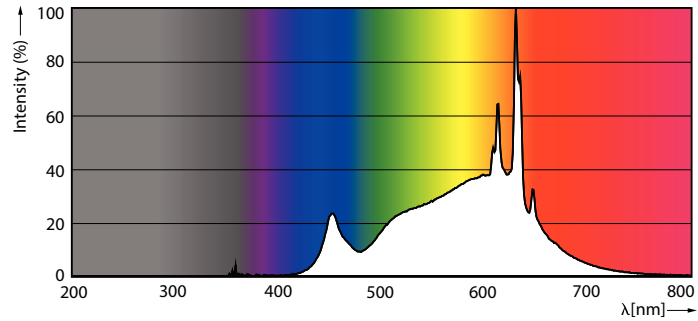

Photometric data

Spectral Power Distribution Colour - 10PAR38/LED/930/F25/DIM/GULW/T20 6/1FB

Accent Lighting Spots - 10PAR38/LED/930/F25/DIM/GULW/T20 6/1FB