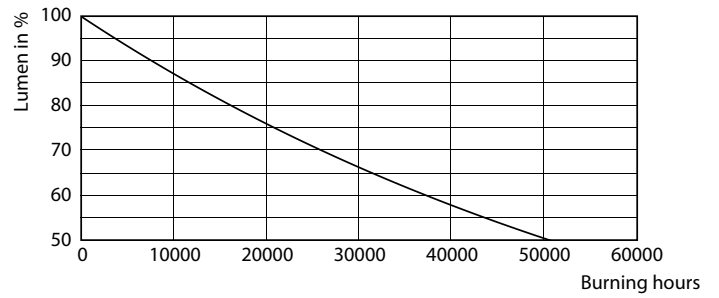

LED PAR38

Lifetime

Life Expectancy Diagram - 10PAR38/LED/927/F25/DIM/GULW/T20 6/1FB

Lumen Maintenance Diagram - 10PAR38/LED/927/F25/DIM/GULW/T20 6/1FB