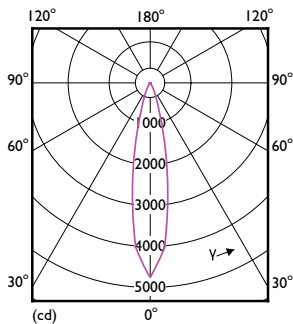

Product data

General Information		Wattage Equivalent	
Cap-Base	E26 [Single Contact Medium Screw]		90 W
Nominal lifetime	25,000 hour(s)	Starting Time (Nom)	0.5 s
Switching Cycle	50,000	Warm-up time to 60% light	0.5 s
Lighting Technology	LED	Power Factor (Fraction)	0.9
EU RoHS compliant	Yes	Voltage (Nom)	120 V
Light Technical		Temperature	
Color Code	927 [CCT of 2700K]	T-Case Maximum (Nom)	158 °F
Beam Angle (Nom)	25 degree(s)	Controls and Dimming	
Luminous Flux	900 lm	Dimmable	Only with specific dimmers
Luminous Intensity (Nom)	4,100 cd	Mechanical and Housing	
Color Designation	Warm White (WW)	Bulb Finish	Clear
Correlated Color Temperature (Nom)	2700 K	Bulb Material	Glass
Luminous Efficacy (rated) (Nom)	90.00 lm/W	Bulb Shape	PAR38
Color Consistency	<4	Approval and Application	
Color rendering index (CRI)	90	Suitable For Accent Lighting	Yes
LLMF At End Of Nominal Lifetime (Nom)	70 %	Energy Certifications	Energy Star
Operating and Electrical		Product Data	
Line Frequency	50 to 60 Hz	Order product name	10PAR38/LED/927/F25/DIM/GULW/T20 6/1FB
Input Frequency	50 to 60 Hz		
Power Consumption	10 W		
Lamp Current (Nom)	97 mA		

Dimensional drawing

Product	D	C
10PAR38/LED/927/F25/DIM/GULW/T20 6/1FB	4-13/16 inch	5-1/8 inch

Photometric data

Accent Lighting Spots - 10PAR38/LED/927/F25/DIM/GULW/T20 6/1FB

Spectral Power Distribution Colour - 10PAR38/LED/927/F25/DIM/GULW/T20 6/1FB

Light Distribution Diagram - 10PAR38/LED/927/F25/DIM/GULW/T20 6/1FB

LED PAR38

Lifetime

Life Expectancy Diagram - 10PAR38/LED/927/F25/DIM/GULW/T20 6/1FB

Lumen Maintenance Diagram - 10PAR38/LED/927/F25/DIM/GULW/T20 6/1FB