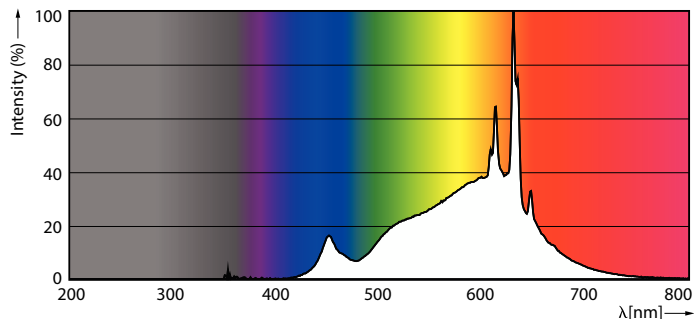

LED PAR38

10PAR38/LED/927/F25/DIM/GULW/T20 6/1FB

Philips LED spots with a single optic beam, provide a clean beam that's free from shadows with beam angles from 15 and 40 degrees to suit every general lighting application.

Product data

General Information		Wattage Equivalent	
Cap-Base	E26 [Single Contact Medium Screw]		90 W
Nominal lifetime	25,000 hour(s)	Starting Time (Nom)	0.5 s
Switching Cycle	50,000	Warm-up time to 60% light	0.5 s
Lighting Technology	LED	Power Factor (Fraction)	0.9
EU RoHS compliant	Yes	Voltage (Nom)	120 V
Light Technical		Temperature	
Color Code	927 [CCT of 2700K]	T-Case Maximum (Nom)	158 °F
Beam Angle (Nom)	25 degree(s)	Controls and Dimming	
Luminous Flux	900 lm	Dimmable	Only with specific dimmers
Luminous Intensity (Nom)	4,100 cd	Mechanical and Housing	
Color Designation	Warm White (WW)	Bulb Finish	Clear
Correlated Color Temperature (Nom)	2700 K	Bulb Material	Glass
Luminous Efficacy (rated) (Nom)	90.00 lm/W	Bulb Shape	PAR38
Color Consistency	<4	Approval and Application	
Color rendering index (CRI)	90	Suitable For Accent Lighting	Yes
LLMF At End Of Nominal Lifetime (Nom)	70 %	Energy Certifications	Energy Star
Operating and Electrical		Product Data	
Line Frequency	50 to 60 Hz	Order product name	10PAR38/LED/927/F25/DIM/GULW/T20 6/1FB
Input Frequency	50 to 60 Hz		
Power Consumption	10 W		
Lamp Current (Nom)	97 mA		

Dimensional drawing

Product	D	C
10PAR38/LED/927/F25/DIM/GULW/T20 6/1FB	4-13/16 inch	5-1/8 inch

Photometric data

Accent Lighting Spots - 10PAR38/LED/927/F25/DIM/GULW/T20 6/1FB

Spectral Power Distribution Colour - 10PAR38/LED/927/F25/DIM/GULW/T20 6/1FB