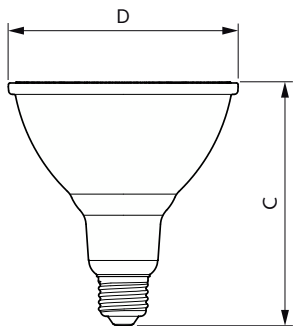

LED PAR38

10PAR38/LED/927/F25/DIM/GULW/T20 6/1FB

Philips LED spots with a single optic beam, provide a clean beam that's free from shadows with beam angles from 15 and 40 degrees to suit every general lighting application.

Product data

General Information		Wattage Equivalent	
Cap-Base	E26 [Single Contact Medium Screw]		90 W
Nominal lifetime	25,000 hour(s)	Starting Time (Nom)	0.5 s
Switching Cycle	50,000	Warm-up time to 60% light	0.5 s
Lighting Technology	LED	Power Factor (Fraction)	0.9
EU RoHS compliant	Yes	Voltage (Nom)	120 V
Light Technical		Temperature	
Color Code	927 [CCT of 2700K]	T-Case Maximum (Nom)	158 °F
Beam Angle (Nom)	25 degree(s)	Controls and Dimming	
Luminous Flux	900 lm	Dimmable	Only with specific dimmers
Luminous Intensity (Nom)	4,100 cd	Mechanical and Housing	
Color Designation	Warm White (WW)	Bulb Finish	Clear
Correlated Color Temperature (Nom)	2700 K	Bulb Material	Glass
Luminous Efficacy (rated) (Nom)	90.00 lm/W	Bulb Shape	PAR38
Color Consistency	<4	Approval and Application	
Color rendering index (CRI)	90	Suitable For Accent Lighting	Yes
LLMF At End Of Nominal Lifetime (Nom)	70 %	Energy Certifications	Energy Star
Operating and Electrical		Product Data	
Line Frequency	50 to 60 Hz	Order product name	10PAR38/LED/927/F25/DIM/GULW/T20 6/1FB
Input Frequency	50 to 60 Hz		
Power Consumption	10 W		
Lamp Current (Nom)	97 mA		

LED PAR38

Full product name	10PAR38/LED/927/F25/DIM/GULW/T20
	6/1FB
Order code	567859
Material Nr. (12NC)	929003028504
Numerator - Quantity Per Pack	1

EAN/UPC - Product/Case	046677567859
Numerator - Packs per outer box	6
EAN/UPC - Case	50046677567854

Dimensional drawing

Product	D	C
10PAR38/LED/927/F25/DIM/GULW/T20 6/1FB	4-13/16 inch	5-1/8 inch

Photometric data

Accent Lighting Spots - 10PAR38/LED/927/F25/DIM/GULW/T20 6/1FB

Spectral Power Distribution Colour - 10PAR38/LED/927/F25/DIM/GULW/T20 6/1FB