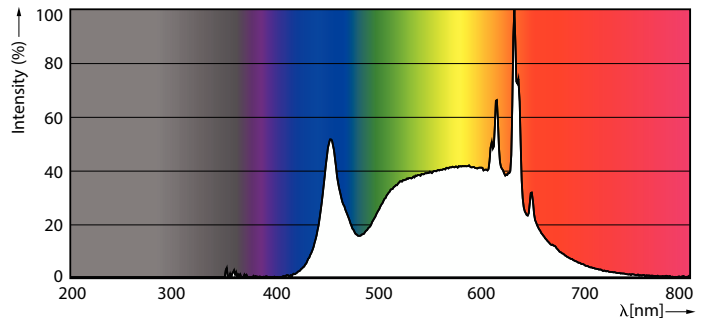

Product data

General Information		Starting Time (Nom)	
Cap-Base	E26 [Single Contact Medium Screw]		0.5 s
Nominal lifetime	25,000 hour(s)	Warm-up time to 60% light	0.5 s
Switching Cycle	50,000	Power Factor (Fraction)	0.9
Lighting Technology	LED	Voltage (Nom)	120 V
Light Technical		Temperature	
Color Code	940 [CCT of 4000K]	T-Case Maximum (Nom)	70 °C
Beam Angle (Nom)	40 degree(s)	Controls and Dimming	
Luminous Flux	850 lm	Dimmable	Only with specific dimmers
Luminous Intensity (Nom)	1,600 cd	Mechanical and Housing	
Luminous Efficacy (rated) (Nom)	100.00 lm/W	Bulb Finish	Clear
Color Designation	Cool White (CW)	Bulb Material	Glass
Correlated Color Temperature (Nom)	4000 K	Bulb Shape	PAR30L
Color Consistency	<4	Approval and Application	
Color rendering index (CRI)	90	Suitable For Accent Lighting	Yes
LLMF At End Of Nominal Lifetime (Nom)	70 %	Energy Certifications	Energy Star
		EU RoHS compliant	Yes
Operating and Electrical		Product Data	
Line Frequency	50 to 60 Hz	Order product name	8.5PAR30L/LED/940/F40/DIM/GULW/T20
Input Frequency	50 to 60 Hz		6/1FB
Power Consumption	8.5 W		
Lamp Current (Nom)	80 mA		
Wattage Equivalent	75 W		

Dimensional drawing

Product	D	C
8.5PAR30L/LED/940/F40/DIM/GULW/T20 6/1FB	94 mm	116 mm

Photometric data

Light Distribution Diagram - 8.5PAR30L/LED/940/F40/DIM/GULW/T20 6/1FB

Accent Lighting Spots - 8.5PAR30L/LED/940/F40/DIM/GULW/T20 6/1FB

Spectral Power Distribution Colour - 8.5PAR30L/LED/940/F40/DIM/GULW/T20 6/1FB

LED PAR30 S/L

Lifetime

Life Expectancy Diagram

Lumen Maintenance Diagram - 8.5PAR30L/LED/940/F40/DIM/GULW/T20
6/1FB