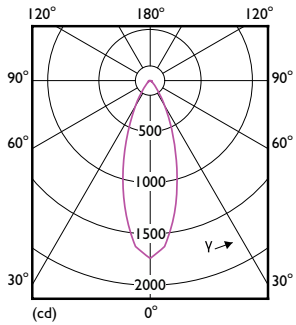

Product data

General Information		Starting Time (Nom)	
Cap-Base	E26 [Single Contact Medium Screw]		0.5 s
Nominal lifetime	25,000 hour(s)	Warm-up time to 60% light	0.5 s
Switching Cycle	50,000	Power Factor (Fraction)	0.9
Lighting Technology	LED	Voltage (Nom)	120 V
Light Technical		Temperature	
Color Code	940 [CCT of 4000K]	T-Case Maximum (Nom)	70 °C
Beam Angle (Nom)	40 degree(s)	Controls and Dimming	
Luminous Flux	850 lm	Dimmable	Only with specific dimmers
Luminous Intensity (Nom)	1,600 cd	Mechanical and Housing	
Luminous Efficacy (rated) (Nom)	100.00 lm/W	Bulb Finish	Clear
Color Designation	Cool White (CW)	Bulb Material	Glass
Correlated Color Temperature (Nom)	4000 K	Bulb Shape	PAR30L
Color Consistency	<4	Approval and Application	
Color rendering index (CRI)	90	Suitable For Accent Lighting	Yes
LLMF At End Of Nominal Lifetime (Nom)	70 %	Energy Certifications	Energy Star
		EU RoHS compliant	Yes
Operating and Electrical		Product Data	
Line Frequency	50 to 60 Hz	Order product name	8.5PAR30L/LED/940/F40/DIM/GULW/T20
Input Frequency	50 to 60 Hz		6/1FB
Power Consumption	8.5 W		
Lamp Current (Nom)	80 mA		
Wattage Equivalent	75 W		

LED PAR30 S/L

Full product name	8.5PAR30L/LED/940/F40/DIM/GULW/T20 6/1FB
Order code	567999
Material Nr. (12NC)	929003027404
Numerator - Quantity Per Pack	1
Net Weight (Piece)	0.285 kg

EAN/UPC - Product/Case	046677567996
Numerator - Packs per outer box	6
EAN/UPC - Case	50046677567991

Dimensional drawing

Product	D	C
8.5PAR30L/LED/940/F40/DIM/GULW/T20 6/1FB	94 mm	116 mm

Photometric data

Light Distribution Diagram - 8.5PAR30L/LED/940/F40/DIM/GULW/T20 6/1FB

Accent Lighting Spots - 8.5PAR30L/LED/940/F40/DIM/GULW/T20 6/1FB