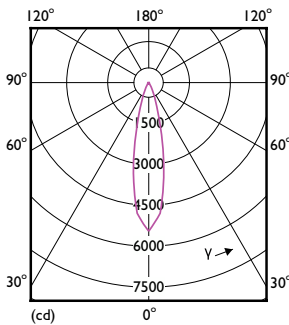

Product data

General Information		Starting Time (Nom)	
Cap-Base	E26 [Single Contact Medium Screw]	Warm-up time to 60% light	0.5 s
Nominal lifetime	25,000 hour(s)	Power Factor (Fraction)	0.9
Switching Cycle	25,000	Voltage (Nom)	120 V
Lighting Technology	LED	Temperature	
Light Technical		T-Case Maximum (Nom)	167 °F
Color Code	930 [CCT of 3000K]	Controls and Dimming	
Beam Angle (Nom)	25 degree(s)	Dimmable	Only with specific dimmers
Luminous Flux	1,200 lm	Mechanical and Housing	
Luminous Intensity (Nom)	6,000 cd	Bulb Finish	Clear
Color Designation	White (WH)	Bulb Material	Glass
Luminous Efficacy (rated) (Nom)	92.00 lm/W	Bulb Shape	PAR38
Correlated Color Temperature (Nom)	3000 K	Approval and Application	
Color Consistency	<4	Suitable For Accent Lighting	Yes
Color rendering index (CRI)	90	Energy Certifications	Energy Star
LLMF At End Of Nominal Lifetime (Nom)	70 %	EU RoHS compliant	Yes
Operating and Electrical		Product Data	
Line Frequency	50 to 60 Hz	Order product name	13PAR38/LED/930/F25/DIM/GULW/T20
Input Frequency	50 to 60 Hz		6/1FB
Power Consumption	13 W		
Lamp Current (Nom)	120 mA		
Wattage Equivalent	120 W		

LED PAR38

Full product name	13PAR38/LED/930/F25/DIM/GULW/T20
	6/1FB
Order code	567768
Material Nr. (12NC)	929003029604
Numerator - Quantity Per Pack	1
Net Weight (Piece)	0.849 lb

EAN/UPC - Product/Case	046677567767
Numerator - Packs per outer box	6
EAN/UPC - Case	50046677567762

Dimensional drawing

Product	D	C
13PAR38/LED/930/F25/DIM/GULW/T20 6/1FB	4-13/16 inch	5-1/8 inch

Photometric data

Spectral Power Distribution Colour - 13PAR38/LED/930/F25/DIM/GULW/T20 6/1FB

Light Distribution Diagram - 13PAR38/LED/930/F25/DIM/GULW/T20 6/1FB