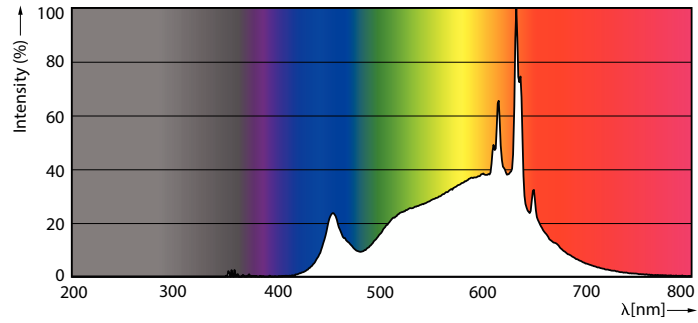

Product data

General Information		Starting Time (Nom)	
Cap-Base	E26 [Single Contact Medium Screw]	Warm-up time to 60% light	0.5 s
Nominal lifetime	25,000 hour(s)	Power Factor (Fraction)	0.9
Switching Cycle	25,000	Voltage (Nom)	120 V
Lighting Technology	LED	Temperature	
Light Technical		T-Case Maximum (Nom)	167 °F
Color Code	930 [CCT of 3000K]	Controls and Dimming	
Beam Angle (Nom)	25 degree(s)	Dimmable	Only with specific dimmers
Luminous Flux	1,200 lm	Mechanical and Housing	
Luminous Intensity (Nom)	6,000 cd	Bulb Finish	Clear
Color Designation	White (WH)	Bulb Material	Glass
Luminous Efficacy (rated) (Nom)	92.00 lm/W	Bulb Shape	PAR38
Correlated Color Temperature (Nom)	3000 K	Approval and Application	
Color Consistency	<4	Suitable For Accent Lighting	Yes
Color rendering index (CRI)	90	Energy Certifications	Energy Star
LLMF At End Of Nominal Lifetime (Nom)	70 %	EU RoHS compliant	Yes
Operating and Electrical		Product Data	
Line Frequency	50 to 60 Hz	Order product name	13PAR38/LED/930/F25/DIM/GULW/T20
Input Frequency	50 to 60 Hz		6/1FB
Power Consumption	13 W		
Lamp Current (Nom)	120 mA		
Wattage Equivalent	120 W		

Dimensional drawing

Product	D	C
13PAR38/LED/930/F25/DIM/GULW/T20 6/1FB	4-13/16 inch	5-1/8 inch

Photometric data

Spectral Power Distribution Colour - 13PAR38/LED/930/F25/DIM/GULW/T20 6/1FB

Light Distribution Diagram - 13PAR38/LED/930/F25/DIM/GULW/T20 6/1FB