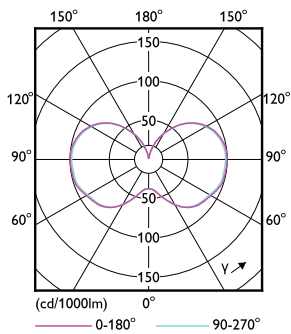

Dimensional drawing

Product	D	C
36CC/LED/3CCT/LS EX39 G3 BB 3/1	3-3/8 inch	8-1/2 inch

Photometric data

Spectral Power Distribution Colour - 36CC/LED/3CCT/LS EX39 G3 BB 3/1

General uniform lighting - 36CC/LED/3CCT/LS EX39 G3 BB 3/1

Light Distribution Diagram - 36CC/LED/3CCT/LS EX39 G3 BB 3/1

LED Corn Cobs

Lifetime

Life Expectancy Diagram

Lumen Maintenance Diagram - 36CC/LED/3CCT/LS EX39 G3 BB 3/1