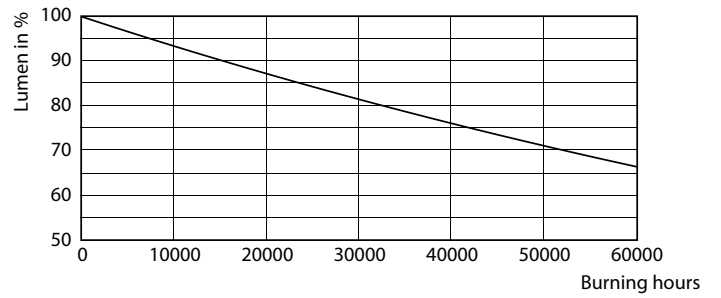

LED Corn Cobs

Lifetime

Life Expectancy Diagram

Lumen Maintenance Diagram - 36CC/LED/3CCT/LS EX39 G3 BB 3/1