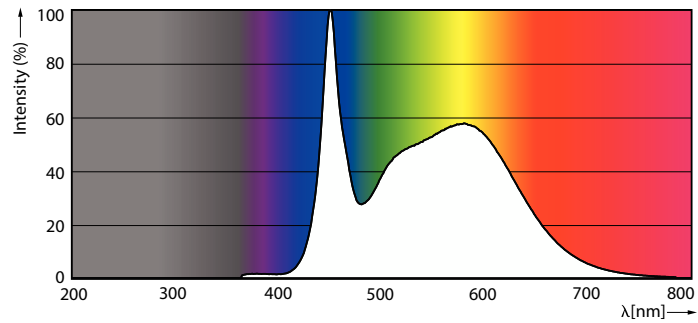

Product data

General Information	
Cap-Base	EX39 [Exclusionary Mogul Screw]
Nominal lifetime	50,000 hour(s)
Switching Cycle	50,000
Lighting Technology	LED
Light Technical	
Color Code	850 [CCT of 5000K]
Color Designation	Daylight
Luminous Efficacy (rated) (Nom)	134.00 lm/W
Correlated Color Temperature (Nom)	Selectable 3000 4000 5000 K
Color Consistency	ANSI 5000K quadrangle
Color rendering index (CRI)	80
LLMF At End Of Nominal Lifetime (Nom)	70 %
Operating and Electrical	
Line Frequency	50 to 60 Hz
Input Frequency	50 to 60 Hz
Power Consumption	36 W
Lamp Current (Nom)	400 mA
Starting Time (Nom)	1 s
Warm-up time to 60% light	1 s
Power Factor (Fraction)	0.9

LED Corn Cobs

Full product name	36CC/LED/3CCT/LS EX39 G3 BB 3/1
Order code	570465
Material Nr. (12NC)	929003065204
Numerator - Quantity Per Pack	1
Net Weight (Piece)	1.444 lb

EAN/UPC - Product/Case	046677570460
Numerator - Packs per outer box	3
EAN/UPC - Case	50046677570465

Dimensional drawing

Product	D	C
36CC/LED/3CCT/LS EX39 G3 BB 3/1	3-3/8 inch	8-1/2 inch

Photometric data

Spectral Power Distribution Colour - 36CC/LED/3CCT/LS EX39 G3 BB 3/1

General uniform lighting - 36CC/LED/3CCT/LS EX39 G3 BB 3/1