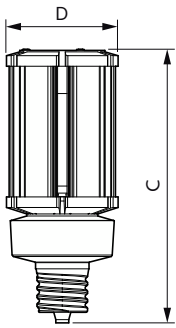

Product data

General Information	
Cap-Base	EX39 [Exclusionary Mogul Screw]
Nominal lifetime	50,000 hour(s)
Switching Cycle	50,000
Lighting Technology	LED
Light Technical	
Color Code	850 [CCT of 5000K]
Color Designation	Daylight
Luminous Efficacy (rated) (Nom)	134.00 lm/W
Correlated Color Temperature (Nom)	Selectable 3000 4000 5000 K
Color Consistency	ANSI 5000K quadrangle
Color rendering index (CRI)	80
LLMF At End Of Nominal Lifetime (Nom)	70 %
Operating and Electrical	
Line Frequency	50 to 60 Hz
Input Frequency	50 to 60 Hz
Power Consumption	36 W
Lamp Current (Nom)	400 mA
Starting Time (Nom)	1 s
Warm-up time to 60% light	1 s
Power Factor (Fraction)	0.9

Voltage (Nom)	100-277 V
UL Type	HIB_UL Type B (UL Listed+Classified)
Temperature	
Ambient temperature range	-4 °F to 113 °F
T-Case Maximum (Nom)	140 °F
Controls and Dimming	
Dimmable	Preset Dimming
Mechanical and Housing	
Bulb Finish	Clear
Bulb Material	Plastic
Bulb Shape	Corncob
Approval and Application	
EU RoHS compliant	Yes
Application Conditions	
can it be used in closed luminaires	Yes
Product Data	
Order product name	36CC/LED/3CCT/LS EX39 G3 BB 3/1

LED Corn Cobs

Full product name	36CC/LED/3CCT/LS EX39 G3 BB 3/1
Order code	570465
Material Nr. (12NC)	929003065204
Numerator - Quantity Per Pack	1
Net Weight (Piece)	1.444 lb

EAN/UPC - Product/Case	046677570460
Numerator - Packs per outer box	3
EAN/UPC - Case	50046677570465

Dimensional drawing

Product	D	C
36CC/LED/3CCT/LS EX39 G3 BB 3/1	3-3/8 inch	8-1/2 inch

Photometric data

Spectral Power Distribution Colour - 36CC/LED/3CCT/LS EX39 G3 BB 3/1

General uniform lighting - 36CC/LED/3CCT/LS EX39 G3 BB 3/1