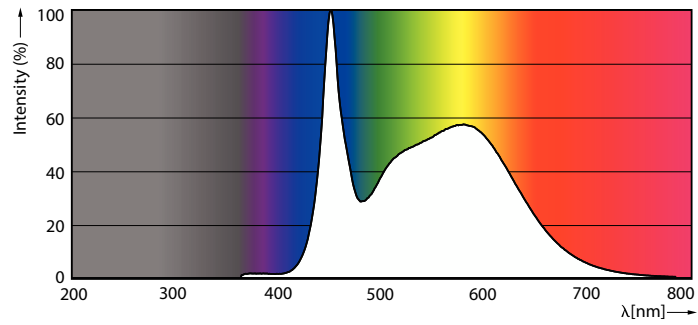

Product data

General Information	
Cap-Base	EX39 [Exclusionary Mogul Screw]
Nominal lifetime	50,000 hour(s)
Switching Cycle	50,000
Lighting Technology	LED
Light Technical	
Color Code	850 [CCT of 5000K]
Color Designation	Daylight
Luminous Efficacy (rated) (Nom)	124.00 lm/W
Correlated Color Temperature (Nom)	Selectable 3000 4000 5000 K
Color Consistency	ANSI 5000K quadrangle
Color rendering index (CRI)	80
LLMF At End Of Nominal Lifetime (Nom)	70 %
Operating and Electrical	
Line Frequency	50 to 60 Hz
Input Frequency	50 to 60 Hz
Power Consumption	63 W
Lamp Current (Nom)	700 mA
Starting Time (Nom)	1 s
Warm-up time to 60% light	1 s
Power Factor (Fraction)	0.9

LED Corn Cobs

Order code	570499
Material Nr. (12NC)	929003065504
Numerator - Quantity Per Pack	1
Net Weight (Piece)	1.799 lb
EAN/UPC - Product/Case	046677570491

Numerator - Packs per outer box	3
EAN/UPC - Case	50046677570496

Dimensional drawing

Product	D	C
63CC/LED/3CCT/LS EX39 G3 BB 3/1	3-3/8 inch	10-1/4 inch

Photometric data

Spectral Power Distribution Colour - 63CC/LED/3CCT/LS EX39 G3 BB 3/1

Light Distribution Diagram - 63CC/LED/3CCT/LS EX39 G3 BB 3/1