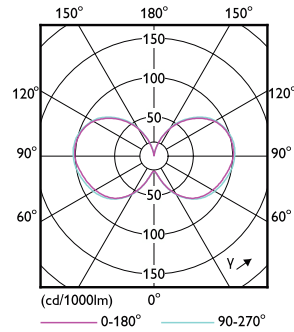

Product data

General Information	
Cap-Base	EX39 [Exclusionary Mogul Screw]
Nominal lifetime	50,000 hour(s)
Switching Cycle	50,000
Lighting Technology	LED
Light Technical	
Color Code	850 [CCT of 5000K]
Color Designation	Daylight
Luminous Efficacy (rated) (Nom)	124.00 lm/W
Correlated Color Temperature (Nom)	Selectable 3000 4000 5000 K
Color Consistency	ANSI 5000K quadrangle
Color rendering index (CRI)	80
LLMF At End Of Nominal Lifetime (Nom)	70 %
Operating and Electrical	
Line Frequency	50 to 60 Hz
Input Frequency	50 to 60 Hz
Power Consumption	63 W
Lamp Current (Nom)	700 mA
Starting Time (Nom)	1 s
Warm-up time to 60% light	1 s
Power Factor (Fraction)	0.9

LED Corn Cobs

Order code	570499
Material Nr. (12NC)	929003065504
Numerator - Quantity Per Pack	1
Net Weight (Piece)	1.799 lb
EAN/UPC - Product/Case	046677570491

Numerator - Packs per outer box	3
EAN/UPC - Case	50046677570496

Dimensional drawing

Product	D	C
63CC/LED/3CCT/LS EX39 G3 BB 3/1	3-3/8 inch	10-1/4 inch

Photometric data

Spectral Power Distribution Colour - 63CC/LED/3CCT/LS EX39 G3 BB 3/1

Light Distribution Diagram - 63CC/LED/3CCT/LS EX39 G3 BB 3/1