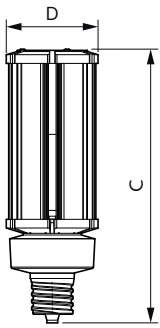

Product data

General Information	
Cap-Base	EX39 [Exclusionary Mogul Screw]
Nominal lifetime	50,000 hour(s)
Switching Cycle	50,000
Lighting Technology	LED
Light Technical	
Color Code	850 [CCT of 5000K]
Color Designation	Daylight
Luminous Efficacy (rated) (Nom)	124.00 lm/W
Correlated Color Temperature (Nom)	Selectable 3000 4000 5000 K
Color Consistency	ANSI 5000K quadrangle
Color rendering index (CRI)	80
LLMF At End Of Nominal Lifetime (Nom)	70 %
Operating and Electrical	
Line Frequency	50 to 60 Hz
Input Frequency	50 to 60 Hz
Power Consumption	63 W
Lamp Current (Nom)	700 mA
Starting Time (Nom)	1 s
Warm-up time to 60% light	1 s
Power Factor (Fraction)	0.9

Voltage (Nom)	100-277 V
UL Type	HIB_UL Type B (UL Listed+Classified)
Temperature	
T-Case Maximum (Nom)	149 °F
Controls and Dimming	
Dimmable	Preset Dimming
Mechanical and Housing	
Bulb Finish	Clear
Bulb Material	Plastic
Bulb Shape	Corncob
Approval and Application	
EU RoHS compliant	Yes
Application Conditions	
can it be used in closed luminaires	Yes
Product Data	
Order product name	63CC/LED/3CCT/LS EX39 G3 BB 3/1
Full product name	63CC/LED/3CCT/LS EX39 G3 BB 3/1

LED Corn Cobs

Order code	570499
Material Nr. (12NC)	929003065504
Numerator - Quantity Per Pack	1
Net Weight (Piece)	1.799 lb
EAN/UPC - Product/Case	046677570491

Numerator - Packs per outer box	3
EAN/UPC - Case	50046677570496

Dimensional drawing

Product	D	C
63CC/LED/3CCT/LS EX39 G3 BB 3/1	3-3/8 inch	10-1/4 inch

Photometric data

Spectral Power Distribution Colour - 63CC/LED/3CCT/LS EX39 G3 BB 3/1

Light Distribution Diagram - 63CC/LED/3CCT/LS EX39 G3 BB 3/1