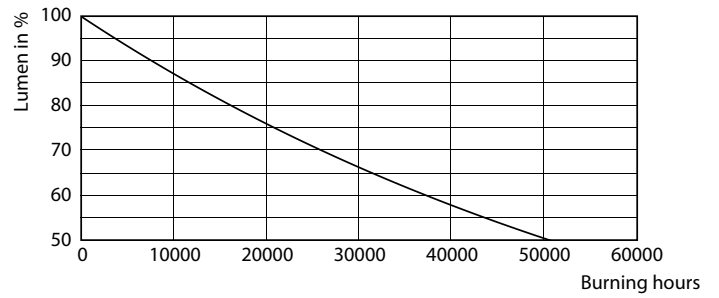

LED PAR30 S/L

Lifetime

Life Expectancy Diagram

Lumen Maintenance Diagram - 8.5PAR30S/LED/930/F25/DIM/GULW/T20
6/1FB