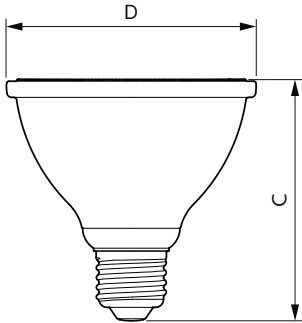

LED PAR30 S/L

8.5PAR30S/LED/930/F25/DIM/GULW/T20 6/1FB

Philips LED spots with a single optic beam, provide a clean beam that's free from shadows with beam angles from 15 and 40 degrees to suit every general lighting application.

Product data

General Information	
Cap-Base	E26 [Single Contact Medium Screw]
Nominal lifetime	25,000 hour(s)
Switching Cycle	25,000
Lighting Technology	LED
Light Technical	
Color Code	930 [CCT of 3000K]
Beam Angle (Nom)	25 degree(s)
Luminous Flux	850 lm
Luminous Intensity (Nom)	3,300 cd
Color Designation	White (WH)
Luminous Efficacy (rated) (Nom)	100.00 lm/W
Correlated Color Temperature (Nom)	3000 K
Color Consistency	<4
Color rendering index (CRI)	90
LLMF At End Of Nominal Lifetime (Nom)	70 %
Operating and Electrical	
Line Frequency	50 to 60 Hz
Input Frequency	50 to 60 Hz
Power Consumption	8.5 W
Lamp Current (Nom)	80 mA
Wattage Equivalent	75 W

Starting Time (Nom)	0.5 s
Warm-up time to 60% light	0.5 s
Power Factor (Fraction)	0.9
Voltage (Nom)	120 V
Temperature	
T-Case Maximum (Nom)	158 °F
Controls and Dimming	
Dimmable	Only with specific dimmers
Mechanical and Housing	
Bulb Finish	Clear
Bulb Material	Glass
Bulb Shape	PAR30S
Approval and Application	
Suitable For Accent Lighting	Yes
Energy Certifications	Energy Star
EU RoHS compliant	Yes
Product Data	
Order product name	8.5PAR30S/LED/930/F25/DIM/GULW/T20 6/1FB

Dimensional drawing

Product	D	C
8.5PAR30S/LED/930/F25/DIM/GULW/T20 6/1FB	3-3/4 inch	3-9/16 inch

Photometric data

Light Distribution Diagram - 8.5PAR30S/LED/930/F25/DIM/GULW/T20 6/1FB

Spectral Power Distribution Colour - 8.5PAR30S/LED/930/F25/DIM/GULW/T20 6/1FB