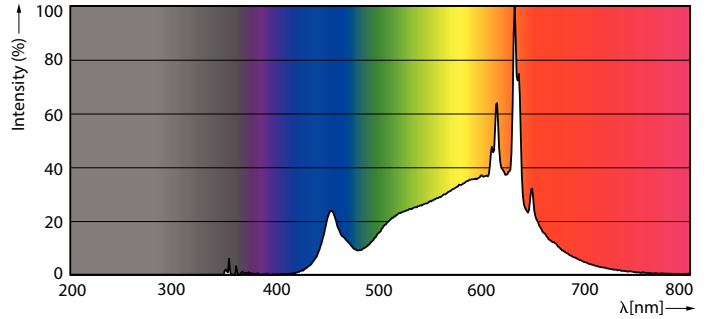

Product data

General Information	
Cap-Base	E26 [Single Contact Medium Screw]
Nominal lifetime	25,000 hour(s)
Switching Cycle	25,000
Lighting Technology	LED
Light Technical	
Color Code	930 [CCT of 3000K]
Beam Angle (Nom)	25 degree(s)
Luminous Flux	850 lm
Luminous Intensity (Nom)	3,300 cd
Color Designation	White (WH)
Luminous Efficacy (rated) (Nom)	100.00 lm/W
Correlated Color Temperature (Nom)	3000 K
Color Consistency	<4
Color rendering index (CRI)	90
LLMF At End Of Nominal Lifetime (Nom)	70 %
Operating and Electrical	
Line Frequency	50 to 60 Hz
Input Frequency	50 to 60 Hz
Power Consumption	8.5 W
Lamp Current (Nom)	80 mA
Wattage Equivalent	75 W

Dimensional drawing

Product	D	C
8.5PAR30S/LED/930/F25/DIM/GULW/T20 6/1FB	3-3/4 inch	3-9/16 inch

Photometric data

Light Distribution Diagram - 8.5PAR30S/LED/930/F25/DIM/GULW/T20 6/1FB

Spectral Power Distribution Colour - 8.5PAR30S/LED/930/F25/DIM/GULW/T20 6/1FB