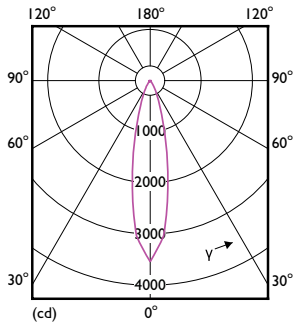

Product data

General Information	
Cap-Base	E26 [Single Contact Medium Screw]
Nominal lifetime	25,000 hour(s)
Switching Cycle	25,000
Lighting Technology	LED
Light Technical	
Color Code	930 [CCT of 3000K]
Beam Angle (Nom)	25 degree(s)
Luminous Flux	850 lm
Luminous Intensity (Nom)	3,300 cd
Color Designation	White (WH)
Luminous Efficacy (rated) (Nom)	100.00 lm/W
Correlated Color Temperature (Nom)	3000 K
Color Consistency	<4
Color rendering index (CRI)	90
LLMF At End Of Nominal Lifetime (Nom)	70 %
Operating and Electrical	
Line Frequency	50 to 60 Hz
Input Frequency	50 to 60 Hz
Power Consumption	8.5 W
Lamp Current (Nom)	80 mA
Wattage Equivalent	75 W

Dimensional drawing

Product	D	C
8.5PAR30S/LED/930/F25/DIM/GULW/T20 6/1FB	3-3/4 inch	3-9/16 inch

Photometric data

Light Distribution Diagram - 8.5PAR30S/LED/930/F25/DIM/GULW/T20 6/1FB

Spectral Power Distribution Colour - 8.5PAR30S/LED/930/F25/DIM/GULW/T20 6/1FB