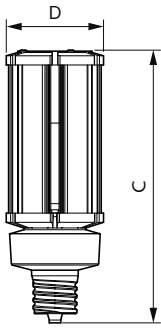

### Product data

General Information	
Cap-Base	EX39 [Exclusionary Mogul Screw]
Nominal lifetime	50,000 hour(s)
Switching Cycle	50,000
Lighting Technology	LED
Light Technical	
Color Code	850 [CCT of 5000K]
Color Designation	Daylight
Luminous Efficacy (rated) (Nom)	130.00 lm/W
Correlated Color Temperature (Nom)	Selectable 3000 4000 5000 K
Color Consistency	ANSI 5000K quadrangle
Color rendering index (CRI)	80
LLMF At End Of Nominal Lifetime (Nom)	70 %
Operating and Electrical	
Line Frequency	50 to 60 Hz
Input Frequency	50 to 60 Hz
Power Consumption	54 W
Lamp Current (Nom)	600 mA
Starting Time (Nom)	1 s
Warm-up time to 60% light	1 s
Power Factor (Fraction)	0.9

Voltage (Nom)	100-277 V
UL Type	HIB_UL Type B (UL Listed+Classified)
Temperature	
T-Case Maximum (Nom)	149 °F
Controls and Dimming	
Dimmable	Preset Dimming
Mechanical and Housing	
Bulb Finish	Clear
Bulb Material	Plastic
Bulb Shape	Corncob
Approval and Application	
EU RoHS compliant	Yes
Application Conditions	
can it be used in closed luminaires	Yes
Product Data	
Order product name	54CC/LED/3CCT/LS EX39 G3 BB 3/1
Full product name	54CC/LED/3CCT/LS EX39 G3 BB 3/1

# LED Corn Cobs

Order code	570481
Material Nr. (12NC)	929003065404
Numerator - Quantity Per Pack	1
Net Weight (Piece)	1.713 lb
EAN/UPC - Product/Case	046677570484

Numerator - Packs per outer box	3
EAN/UPC - Case	50046677570489

## Dimensional drawing

Product	D	C
54CC/LED/3CCT/LS EX39 G3 BB 3/1	3-3/8 inch	9-11/16 inch