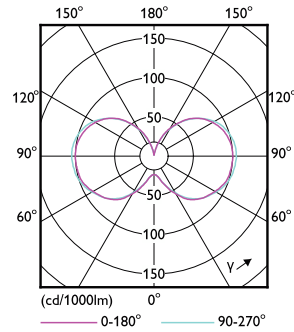

Photometric data

Light Distribution Diagram - 54CC/LED/3CCT/LS EX39 G3 BB 3/1

General uniform lighting - 54CC/LED/3CCT/LS EX39 G3 BB 3/1