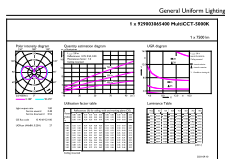

General uniform lighting - 54CC/LED/3CCT/LS EX39 G3 BB 3/1