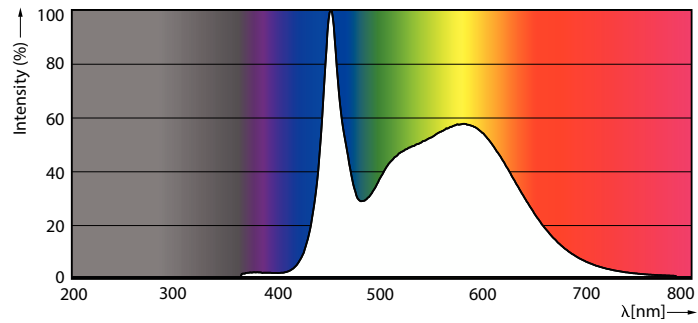

Photometric data

Spectral Power Distribution Colour - 54CC/LED/3CCT/LS EX39 G3 BB 3/1

General uniform lighting - 54CC/LED/3CCT/LS EX39 G3 BB 3/1