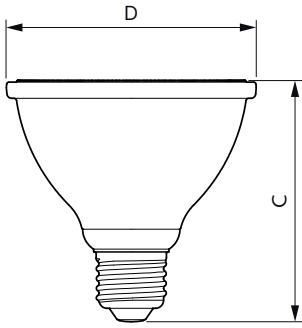

LED PAR30 S/L

8.5PAR30S/LED/940/F25/DIM/GULW/T20 6/1FB

Philips LED spots with a single optic beam, provide a clean beam that's free from shadows with beam angles from 15 and 40 degrees to suit every general lighting application.

Product data

General Information		Wattage Equivalent	
Cap-Base	E26 [Single Contact Medium Screw]		75 W
Nominal lifetime	25,000 hour(s)	Starting Time (Nom)	0.5 s
Switching Cycle	25,000	Warm-up time to 60% light	0.5 s
Lighting Technology	LED	Power Factor (Fraction)	0.9
EU RoHS compliant	Yes	Voltage (Nom)	120 V
Light Technical		Temperature	
Color Code	940 [CCT of 4000K]	T-Case Maximum (Nom)	158 °F
Beam Angle (Nom)	25 degree(s)	Controls and Dimming	
Luminous Flux	850 lm	Dimmable	Only with specific dimmers
Luminous Intensity (Nom)	3,300 cd	Mechanical and Housing	
Color Designation	Cool White (CW)	Bulb Finish	Clear
Correlated Color Temperature (Nom)	4000 K	Bulb Material	Glass
Luminous Efficacy (rated) (Nom)	100.00 lm/W	Bulb Shape	PAR30S [PAR 3.75 inch/95mm Short]
Color Consistency	<4	Approval and Application	
Color rendering index (CRI)	90	Suitable For Accent Lighting	Yes
LLMF At End Of Nominal Lifetime (Nom)	70 %	Energy Certifications	Energy Star
Operating and Electrical		Product Data	
Line Frequency	50 to 60 Hz	Order product name	8.5PAR30S/LED/940/F25/DIM/GULW/T20
Input Frequency	50 to 60 Hz		6/1FB
Power Consumption	8.5 W		
Lamp Current (Nom)	80 mA		

LED PAR30 S/L

Full product name	8.5PAR30S/LED/940/F25/DIM/GULW/T20
	6/1FB
Order code	568022
Material Nr. (12NC)	929003027904
Numerator - Quantity Per Pack	1

EAN/UPC - Product/Case	046677568023
Numerator - Packs per outer box	6
EAN/UPC - Case	50046677568028

Dimensional drawing

Product	D	C
8.5PAR30S/LED/940/F25/DIM/GULW/T20 6/1FB	3-3/4 inch	3-9/16 inch

Photometric data

Spectral Power Distribution Colour - 8.5PAR30S/LED/940/F25/DIM/GULW/T20 6/1FB

Light Distribution Diagram - 8.5PAR30S/LED/940/F25/DIM/GULW/T20 6/1FB