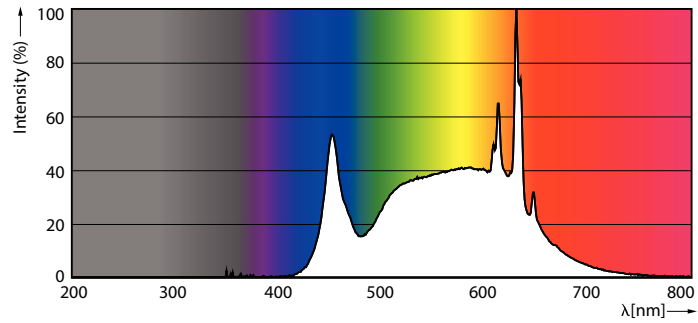

LED PAR30 S/L

8.5PAR30S/LED/940/F25/DIM/GULW/T20 6/1FB

Philips LED spots with a single optic beam, provide a clean beam that's free from shadows with beam angles from 15 and 40 degrees to suit every general lighting application.

Product data

General Information		Wattage Equivalent	
Cap-Base	E26 [Single Contact Medium Screw]		75 W
Nominal lifetime	25,000 hour(s)	Starting Time (Nom)	0.5 s
Switching Cycle	25,000	Warm-up time to 60% light	0.5 s
Lighting Technology	LED	Power Factor (Fraction)	0.9
EU RoHS compliant	Yes	Voltage (Nom)	120 V
Light Technical		Temperature	
Color Code	940 [CCT of 4000K]	T-Case Maximum (Nom)	158 °F
Beam Angle (Nom)	25 degree(s)	Controls and Dimming	
Luminous Flux	850 lm	Dimmable	Only with specific dimmers
Luminous Intensity (Nom)	3,300 cd	Mechanical and Housing	
Color Designation	Cool White (CW)	Bulb Finish	Clear
Correlated Color Temperature (Nom)	4000 K	Bulb Material	Glass
Luminous Efficacy (rated) (Nom)	100.00 lm/W	Bulb Shape	PAR30S [PAR 3.75 inch/95mm Short]
Color Consistency	<4	Approval and Application	
Color rendering index (CRI)	90	Suitable For Accent Lighting	Yes
LLMF At End Of Nominal Lifetime (Nom)	70 %	Energy Certifications	Energy Star
Operating and Electrical		Product Data	
Line Frequency	50 to 60 Hz	Order product name	8.5PAR30S/LED/940/F25/DIM/GULW/T20
Input Frequency	50 to 60 Hz		6/1FB
Power Consumption	8.5 W		
Lamp Current (Nom)	80 mA		

Dimensional drawing

Product	D	C
8.5PAR30S/LED/940/F25/DIM/GULW/T20 6/1FB	3-3/4 inch	3-9/16 inch

Photometric data

Spectral Power Distribution Colour - 8.5PAR30S/LED/940/F25/DIM/GULW/T20 6/1FB

Light Distribution Diagram - 8.5PAR30S/LED/940/F25/DIM/GULW/T20 6/1FB