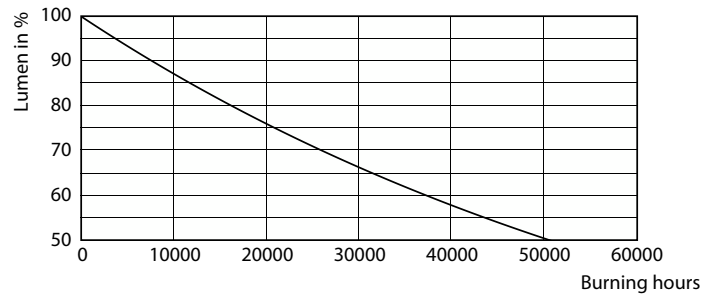

LED PAR30 S/L

Lifetime

Life Expectancy Diagram - 8.5PAR30S/LED/940/F25/DIM/GULW/T20
6/1FB

Lumen Maintenance Diagram - 8.5PAR30S/LED/940/F25/DIM/GULW/T20
6/1FB