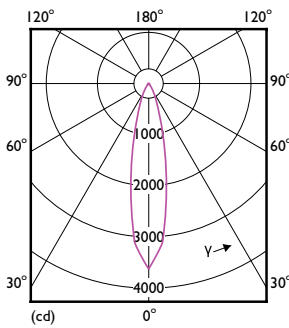

Product data

General Information		Wattage Equivalent	
Cap-Base	E26 [Single Contact Medium Screw]		75 W
Nominal lifetime	25,000 hour(s)	Starting Time (Nom)	0.5 s
Switching Cycle	25,000	Warm-up time to 60% light	0.5 s
Lighting Technology	LED	Power Factor (Fraction)	0.9
EU RoHS compliant	Yes	Voltage (Nom)	120 V
Light Technical		Temperature	
Color Code	940 [CCT of 4000K]	T-Case Maximum (Nom)	158 °F
Beam Angle (Nom)	25 degree(s)	Controls and Dimming	
Luminous Flux	850 lm	Dimmable	Only with specific dimmers
Luminous Intensity (Nom)	3,300 cd	Mechanical and Housing	
Color Designation	Cool White (CW)	Bulb Finish	Clear
Correlated Color Temperature (Nom)	4000 K	Bulb Material	Glass
Luminous Efficacy (rated) (Nom)	100.00 lm/W	Bulb Shape	PAR30S [PAR 3.75 inch/95mm Short]
Color Consistency	<4	Approval and Application	
Color rendering index (CRI)	90	Suitable For Accent Lighting	Yes
LLMF At End Of Nominal Lifetime (Nom)	70 %	Energy Certifications	Energy Star
Operating and Electrical		Product Data	
Line Frequency	50 to 60 Hz	Order product name	8.5PAR30S/LED/940/F25/DIM/GULW/T20
Input Frequency	50 to 60 Hz		6/1FB
Power Consumption	8.5 W		
Lamp Current (Nom)	80 mA		

Dimensional drawing

Product	D	C
8.5PAR30S/LED/940/F25/DIM/GULW/T20 6/1FB	3-3/4 inch	3-9/16 inch

Photometric data

Spectral Power Distribution Colour - 8.5PAR30S/LED/940/F25/DIM/GULW/T20 6/1FB

Light Distribution Diagram - 8.5PAR30S/LED/940/F25/DIM/GULW/T20 6/1FB