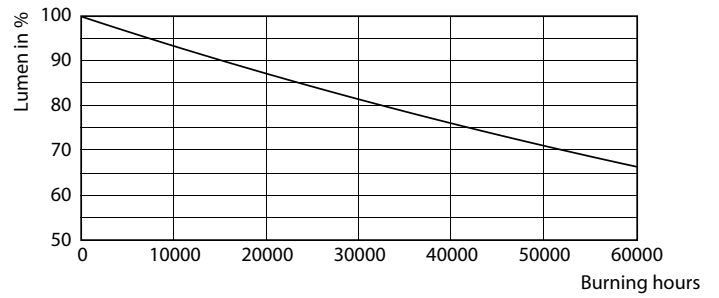

LED Corn Cobs

Lifetime

Life Expectancy Diagram - 45CC/LED/850/ND EX39 G2 BB 6/1

Lumen Maintenance Diagram - 45CC/LED/850/ND EX39 G2 BB 6/1