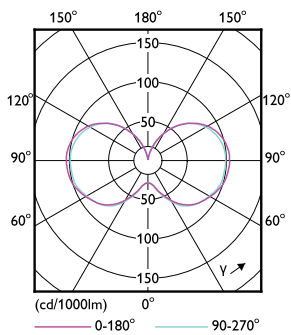

Light Distribution Diagram - 45CC/LED/850/ND EX39 G2 BB 6/1