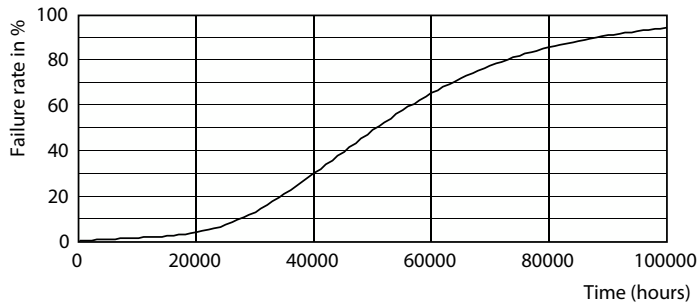

LED Corn Cobs

Lifetime

Life Expectancy Diagram - 45CC/LED/850/ND EX39 G2 BB 6/1

Lumen Maintenance Diagram - 45CC/LED/850/ND EX39 G2 BB 6/1