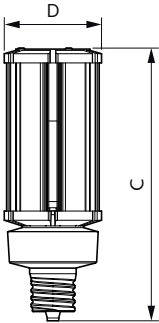

Product Data	
Order product name	45CC/LED/850/ND EX39 G2 BB 6/1
Full product name	45CC/LED/850/ND EX39 G2 BB 6/1
Order code	559773

LED Corn Cobs

Material Nr. (12NC)	929002396604
Numerator - Quantity Per Pack	1
EAN/UPC - Product/Case	046677559779
Numerator - Packs per outer box	6

EAN/UPC - Case	50046677559774
----------------	----------------

Dimensional drawing

Product	D	C
45CC/LED/850/ND EX39 G2 BB 6/1	3-3/8 inch	9-11/16 inch

Photometric data

Spectral Power Distribution Colour - 45CC/LED/850/ND EX39 G2 BB 6/1