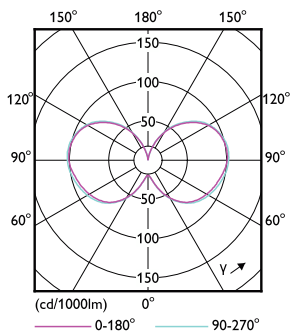

Photometric data

Light Distribution Diagram - 63CC/LED/830/ND EX39 G2 BB 6/1

General uniform lighting - 63CC/LED/830/ND EX39 G2 BB 6/1