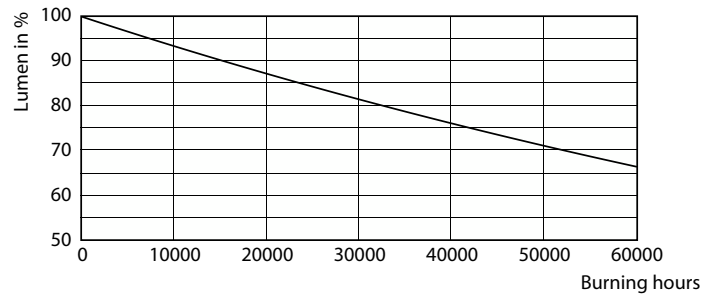

LED Corn Cobs

Lifetime

Life Expectancy Diagram - 63CC/LED/830/ND EX39 G2 BB 6/1

Lumen Maintenance Diagram - 63CC/LED/830/ND EX39 G2 BB 6/1