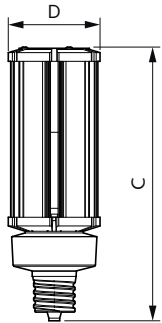

## Dimensional drawing

Product	D	C
63CC/LED/830/ND EX39 G2 BB 6/1	3-3/8 inch	10-1/4 inch