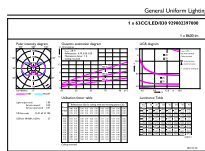

General uniform lighting - 63CC/LED/830/ND EX39 G2 BB 6/1