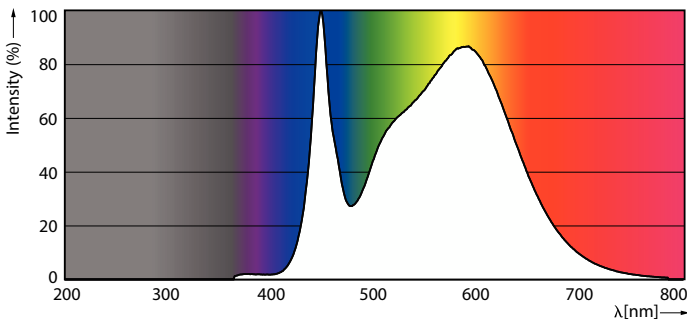

General uniform lighting - 36CC/LED/840/ND E26 G2 BB 6/1

Spectral Power Distribution Colour - 36CC/LED/840/ND E26 G2 BB 6/1