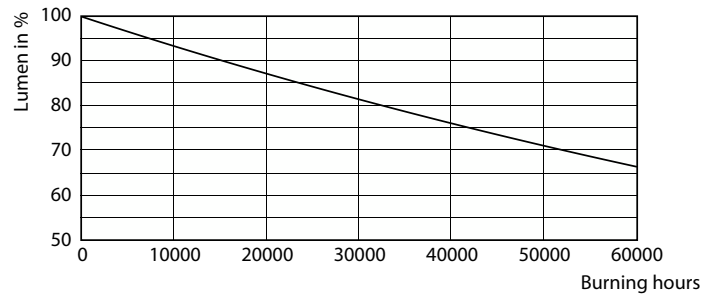

LED Corn Cobs

Lifetime

Life Expectancy Diagram

Lumen Maintenance Diagram - 36CC/LED/840/ND E26 G2 BB 6/1