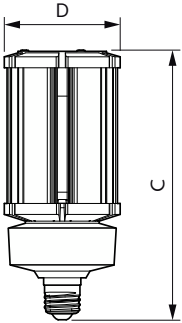

Product data

General Information	
Cap-Base	E26 [Single Contact Medium Screw]
Nominal lifetime	50,000 hour(s)
Switching Cycle	50,000
Lighting Technology	LED
Light Technical	
Color Code	840 [CCT of 4000K]
Luminous Flux	5,200 lm
Color Designation	Cool White (CW)
Luminous Efficacy (rated) (Nom)	144.00 lm/W
Correlated Color Temperature (Nom)	4000 K
Color Consistency	ANSI 4000K quadrangle
Color rendering index (CRI)	80
LLMF At End Of Nominal Lifetime (Nom)	70 %
Operating and Electrical	
Line Frequency	50 to 60 Hz
Input Frequency	50 to 60 Hz
Power Consumption	36 W
Lamp Current (Nom)	400 mA
Starting Time (Nom)	1 s
Warm-up time to 60% light	1 s

Power Factor (Fraction)	0.9
Voltage (Nom)	100-277 V
UL Type	HIB_UL Type B (UL Listed+Classified)
Temperature	
Ambient temperature range	-4 °F to 113 °F
T-Case Maximum (Nom)	140 °F
Controls and Dimming	
Dimmable	No
Mechanical and Housing	
Bulb Finish	Clear
Bulb Material	Plastic
Bulb Shape	Corncob
Approval and Application	
Energy Consumption kWh/1000 h	36 kWh
EU RoHS compliant	Yes
Application Conditions	
can it be used in closed luminaires	Yes

LED Corn Cobs

Product Data

Order product name	36CC/LED/840/ND E26 G2 BB 6/1
Full product name	36CC/LED/840/ND E26 G2 BB 6/1
Order code	559708
Material Nr. (12NC)	929002395904
Numerator - Quantity Per Pack	1

Net Weight (Piece)	1.376 lb
EAN/UPC - Product/Case	046677559700
Numerator - Packs per outer box	6
EAN/UPC - Case	50046677559705

Dimensional drawing

Product	D	C
36CC/LED/840/ND E26 G2 BB 6/1	3-3/8 inch	7-15/16 inch