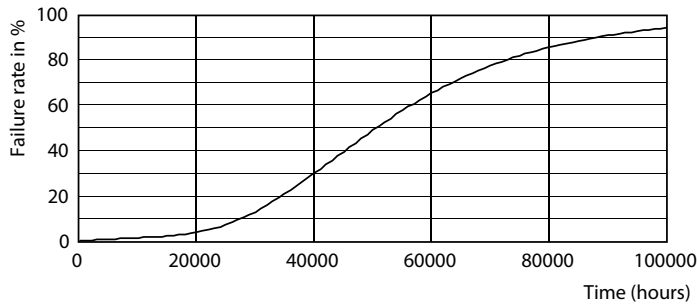

LED Corn Cobs

Lifetime

Life Expectancy Diagram

Lumen Maintenance Diagram - 36CC/LED/840/ND E26 G2 BB 6/1