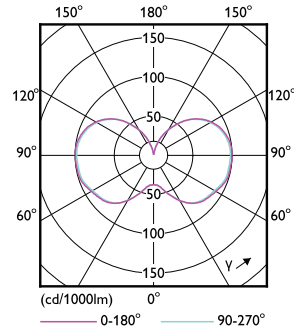

Light Distribution Diagram - 36CC/LED/840/ND E26 G2 BB 6/1