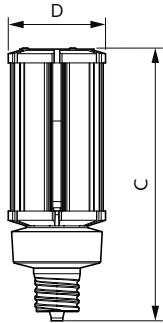

Product data

General Information	
Cap-Base	EX39 [Exclusionary Mogul Screw]
Nominal lifetime	50,000 hour(s)
Switching Cycle	50,000
Lighting Technology	LED
EU RoHS compliant	Yes
Light Technical	
Color Code	850 [CCT of 5000K]
Luminous Flux	8,000 lm
Color Designation	Daylight
Correlated Color Temperature (Nom)	5000 K
Luminous Efficacy (rated) (Nom)	148.00 lm/W
Color Consistency	ANSI 5000K quadrangle
Color rendering index (CRI)	80
LLMF At End Of Nominal Lifetime (Nom)	70 %
Operating and Electrical	
Line Frequency	50 to 60 Hz
Input Frequency	50 to 60 Hz
Power Consumption	54 W
Lamp Current (Nom)	600 mA
Starting Time (Nom)	1 s

Warm-up time to 60% light	1 s
Power Factor (Fraction)	0.9
Voltage (Nom)	100-277 V
UL Type	Type B - bypass the ballast
Temperature	
T-Case Maximum (Nom)	149 °F
Controls and Dimming	
Dimmable	No
Mechanical and Housing	
Bulb Finish	Clear
Bulb Material	Plastic
Bulb Shape	Corncob
Approval and Application	
Energy Consumption kWh/1000 h	54 kWh
Product Data	
Order product name	54CC/LED/850/ND EX39 G2 BB 6/1
Full product name	54CC/LED/850/ND EX39 G2 BB 6/1
Order code	559807

Dimensional drawing

Product	D	C
54CC/LED/850/ND EX39 G2 BB 6/1	3-3/8 inch	9-11/16 inch

Photometric data

General uniform lighting - 54CC/LED/850/ND EX39 G2 BB 6/1

Spectral Power Distribution Colour - 54CC/LED/850/ND EX39 G2 BB 6/1