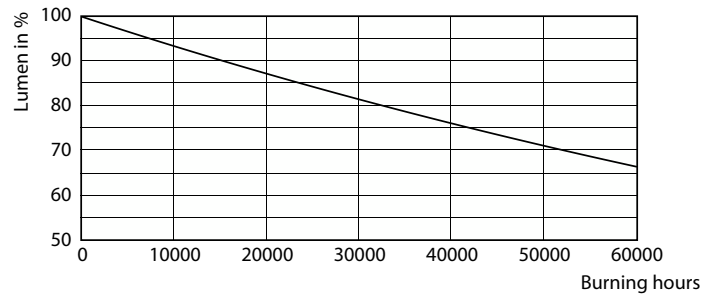

LED Corn Cobs

Lifetime

Life Expectancy Diagram - 54CC/LED/850/ND EX39 G2 BB 6/1

Lumen Maintenance Diagram - 54CC/LED/850/ND EX39 G2 BB 6/1