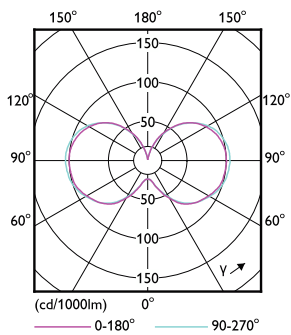

Dimensional drawing

Product	D	C
54CC/LED/850/ND EX39 G2 BB 6/1	3-3/8 inch	9-11/16 inch

Photometric data

General uniform lighting - 54CC/LED/850/ND EX39 G2 BB 6/1

Spectral Power Distribution Colour - 54CC/LED/850/ND EX39 G2 BB 6/1

Light Distribution Diagram - 54CC/LED/850/ND EX39 G2 BB 6/1

LED Corn Cobs

Lifetime

Life Expectancy Diagram - 54CC/LED/850/ND EX39 G2 BB 6/1

Lumen Maintenance Diagram - 54CC/LED/850/ND EX39 G2 BB 6/1