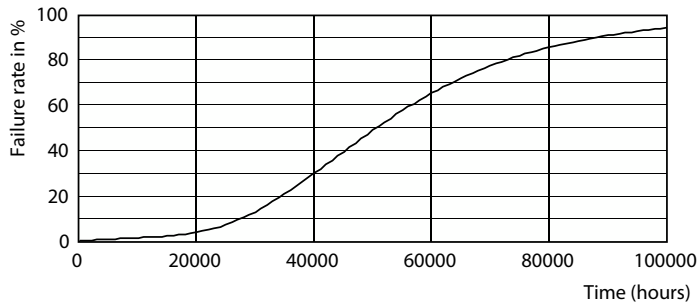

LED Corn Cobs

Lifetime

Life Expectancy Diagram - 63CC/LED/840/ND EX39 G2 BB 6/1

Lumen Maintenance Diagram - 63CC/LED/840/ND EX39 G2 BB 6/1