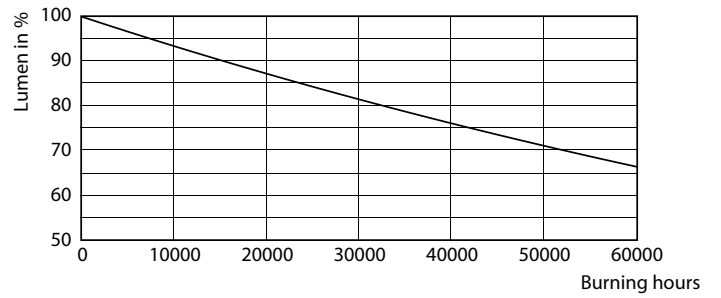

LED Corn Cobs

Lifetime

Life Expectancy Diagram - 63CC/LED/840/ND EX39 G2 BB 6/1

Lumen Maintenance Diagram - 63CC/LED/840/ND EX39 G2 BB 6/1