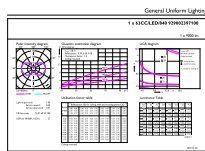

Dimensional drawing

Product	D	C
63CC/LED/840/ND EX39 G2 BB 6/1	3-3/8 inch	10-1/4 inch

Photometric data

Light Distribution Diagram - 63CC/LED/840/ND EX39 G2 BB 6/1

Spectral Power Distribution Colour - 63CC/LED/840/ND EX39 G2 BB 6/1