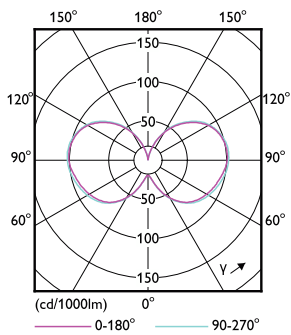

Product data

General Information	
Cap-Base	EX39 [Exclusionary Mogul Screw]
Nominal lifetime	50,000 hour(s)
Switching Cycle	50,000
Lighting Technology	LED
EU RoHS compliant	Yes
Light Technical	
Color Code	840 [CCT of 4000K]
Luminous Flux	9,000 lm
Color Designation	Cool White (CW)
Correlated Color Temperature (Nom)	4000 K
Luminous Efficacy (rated) (Nom)	142.00 lm/W
Color Consistency	ANSI 4000K quadrangle
Color rendering index (CRI)	80
LLMF At End Of Nominal Lifetime (Nom)	70 %
Operating and Electrical	
Line Frequency	50 to 60 Hz
Input Frequency	50 to 60 Hz
Power Consumption	63 W
Lamp Current (Nom)	700 mA
Starting Time (Nom)	1 s

Dimensional drawing

Product	D	C
63CC/LED/840/ND EX39 G2 BB 6/1	3-3/8 inch	10-1/4 inch

Photometric data

Light Distribution Diagram - 63CC/LED/840/ND EX39 G2 BB 6/1

Spectral Power Distribution Colour - 63CC/LED/840/ND EX39 G2 BB 6/1