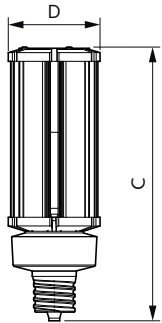

Product data

General Information	
Cap-Base	EX39 [Exclusionary Mogul Screw]
Nominal lifetime	50,000 hour(s)
Switching Cycle	50,000
Lighting Technology	LED
EU RoHS compliant	Yes
Light Technical	
Color Code	840 [CCT of 4000K]
Luminous Flux	9,000 lm
Color Designation	Cool White (CW)
Correlated Color Temperature (Nom)	4000 K
Luminous Efficacy (rated) (Nom)	142.00 lm/W
Color Consistency	ANSI 4000K quadrangle
Color rendering index (CRI)	80
LLMF At End Of Nominal Lifetime (Nom)	70 %
Operating and Electrical	
Line Frequency	50 to 60 Hz
Input Frequency	50 to 60 Hz
Power Consumption	63 W
Lamp Current (Nom)	700 mA
Starting Time (Nom)	1 s

Warm-up time to 60% light	1 s
Power Factor (Fraction)	0.9
Voltage (Nom)	100-277 V
UL Type	Type B - bypass the ballast
Temperature	
T-Case Maximum (Nom)	149 °F
Controls and Dimming	
Dimmable	No
Mechanical and Housing	
Bulb Finish	Clear
Bulb Material	Plastic
Bulb Shape	Corncob
Approval and Application	
Energy Consumption kWh/1000 h	63 kWh
Product Data	
Order product name	63CC/LED/840/ND EX39 G2 BB 6/1
Full product name	63CC/LED/840/ND EX39 G2 BB 6/1
Order code	559823

Dimensional drawing

Product	D	C
63CC/LED/840/ND EX39 G2 BB 6/1	3-3/8 inch	10-1/4 inch

Photometric data

Light Distribution Diagram - 63CC/LED/840/ND EX39 G2 BB 6/1

Spectral Power Distribution Colour - 63CC/LED/840/ND EX39 G2 BB 6/1