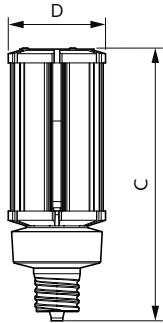

Product data

General Information	
Cap-Base	EX39 [Exclusionary Mogul Screw]
Nominal lifetime	50,000 hour(s)
Switching Cycle	50,000
Lighting Technology	LED
EU RoHS compliant	Yes
Light Technical	
Color Code	840 [CCT of 4000K]
Luminous Flux	6,500 lm
Color Designation	Cool White (CW)
Correlated Color Temperature (Nom)	4000 K
Luminous Efficacy (rated) (Nom)	144.00 lm/W
Color Consistency	ANSI 4000K quadrangle
Color rendering index (CRI)	80
LLMF At End Of Nominal Lifetime (Nom)	70 %
Operating and Electrical	
Line Frequency	50 to 60 Hz
Input Frequency	50 to 60 Hz
Power Consumption	45 W
Lamp Current (Nom)	500 mA
Starting Time (Nom)	1 s

Warm-up time to 60% light	1 s
Power Factor (Fraction)	0.9
Voltage (Nom)	100-277 V
UL Type	Type B - bypass the ballast
Temperature	
T-Case Maximum (Nom)	140 °F
Controls and Dimming	
Dimmable	No
Mechanical and Housing	
Bulb Finish	Clear
Bulb Material	Plastic
Bulb Shape	Corncob
Approval and Application	
Energy Consumption kWh/1000 h	45 kWh
Product Data	
Order product name	45CC/LED/840/ND EX39 G2 BB 6/1
Full product name	45CC/LED/840/ND EX39 G2 BB 6/1
Order code	559765

Dimensional drawing

Product	D	C
45CC/LED/840/ND EX39 G2 BB 6/1	3-3/8 inch	9-11/16 inch

Photometric data

Light Distribution Diagram - 45CC/LED/840/ND EX39 G2 BB 6/1

General uniform lighting - 45CC/LED/840/ND EX39 G2 BB 6/1