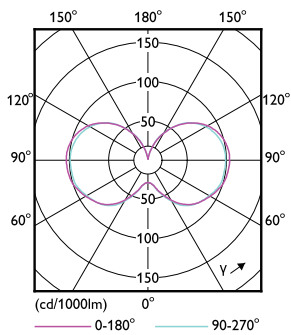

Product data

General Information	
Cap-Base	EX39 [Exclusionary Mogul Screw]
Nominal lifetime	50,000 hour(s)
Switching Cycle	50,000
Lighting Technology	LED
EU RoHS compliant	Yes
Light Technical	
Color Code	840 [CCT of 4000K]
Luminous Flux	6,500 lm
Color Designation	Cool White (CW)
Correlated Color Temperature (Nom)	4000 K
Luminous Efficacy (rated) (Nom)	144.00 lm/W
Color Consistency	ANSI 4000K quadrangle
Color rendering index (CRI)	80
LLMF At End Of Nominal Lifetime (Nom)	70 %
Operating and Electrical	
Line Frequency	50 to 60 Hz
Input Frequency	50 to 60 Hz
Power Consumption	45 W
Lamp Current (Nom)	500 mA
Starting Time (Nom)	1 s

Dimensional drawing

Product	D	C
45CC/LED/840/ND EX39 G2 BB 6/1	3-3/8 inch	9-11/16 inch

Photometric data

Light Distribution Diagram - 45CC/LED/840/ND EX39 G2 BB 6/1

General uniform lighting - 45CC/LED/840/ND EX39 G2 BB 6/1