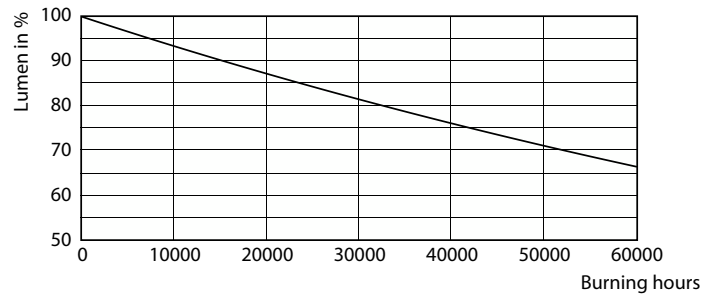

LED Corn Cobs

Lifetime

Life Expectancy Diagram - 45CC/LED/840/ND EX39 G2 BB 6/1

Lumen Maintenance Diagram - 45CC/LED/840/ND EX39 G2 BB 6/1