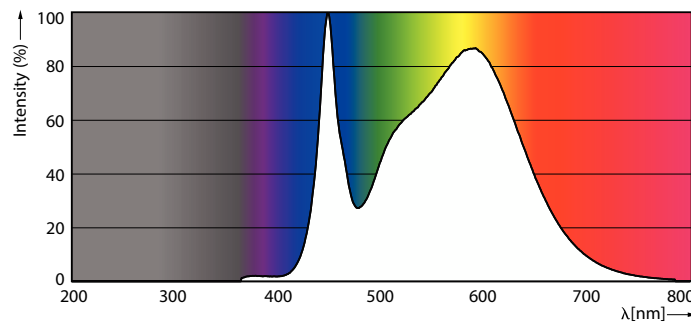

Product data

General Information	
Cap-Base	EX39 [Exclusionary Mogul Screw]
Nominal lifetime	50,000 hour(s)
Switching Cycle	50,000
Lighting Technology	LED
EU RoHS compliant	Yes
Light Technical	
Color Code	840 [CCT of 4000K]
Luminous Flux	6,500 lm
Color Designation	Cool White (CW)
Correlated Color Temperature (Nom)	4000 K
Luminous Efficacy (rated) (Nom)	144.00 lm/W
Color Consistency	ANSI 4000K quadrangle
Color rendering index (CRI)	80
LLMF At End Of Nominal Lifetime (Nom)	70 %
Operating and Electrical	
Line Frequency	50 to 60 Hz
Input Frequency	50 to 60 Hz
Power Consumption	45 W
Lamp Current (Nom)	500 mA
Starting Time (Nom)	1 s

Dimensional drawing

Product	D	C
45CC/LED/840/ND EX39 G2 BB 6/1	3-3/8 inch	9-11/16 inch

Photometric data

Light Distribution Diagram - 45CC/LED/840/ND EX39 G2 BB 6/1

General uniform lighting - 45CC/LED/840/ND EX39 G2 BB 6/1