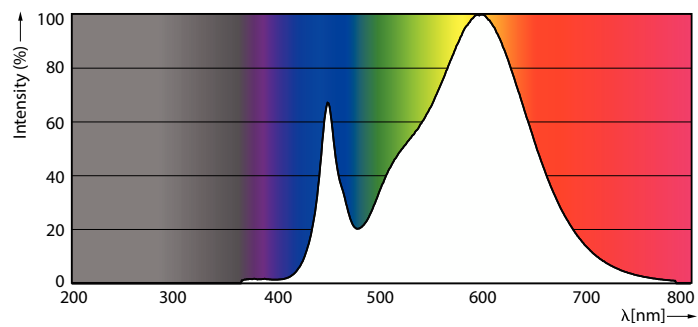

Product data

General Information	
Cap-Base	EX39 [Exclusionary Mogul Screw]
Nominal lifetime	50,000 hour(s)
Switching Cycle	50,000
Lighting Technology	LED
EU RoHS compliant	Yes

Light Technical	
Color Code	830 [CCT of 3000K]
Luminous Flux	5,000 lm
Color Designation	White (WH)
Correlated Color Temperature (Nom)	3000 K
Luminous Efficacy (rated) (Nom)	138.00 lm/W
Color Consistency	ANSI 3000K quadrangle
Color rendering index (CRI)	80
LLMF At End Of Nominal Lifetime (Nom)	70 %

EAN/UPC - Case	50046677559729
----------------	----------------

Dimensional drawing

Product	D	C
36CC/LED/830/ND EX39 G2 BB 6/1	3-3/8 inch	8-7/16 inch

Photometric data

Spectral Power Distribution Colour - 36CC/LED/830/ND EX39 G2 BB 6/1