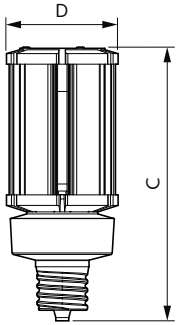

Product Data	
Order product name	36CC/LED/830/ND EX39 G2 BB 6/1
Full product name	36CC/LED/830/ND EX39 G2 BB 6/1
Order code	559724

LED Corn Cobs

Material Nr. (12NC)	929002396104
Numerator - Quantity Per Pack	1
EAN/UPC - Product/Case	046677559724
Numerator - Packs per outer box	6

EAN/UPC - Case	50046677559729
----------------	----------------

Dimensional drawing

Product	D	C
36CC/LED/830/ND EX39 G2 BB 6/1	3-3/8 inch	8-7/16 inch

Photometric data

Spectral Power Distribution Colour - 36CC/LED/830/ND EX39 G2 BB 6/1