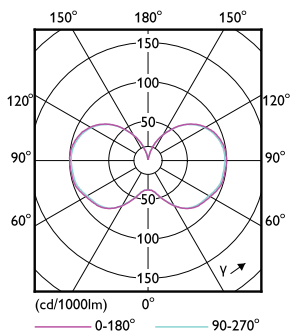

Light Distribution Diagram - 36CC/LED/830/ND EX39 G2 BB 6/1