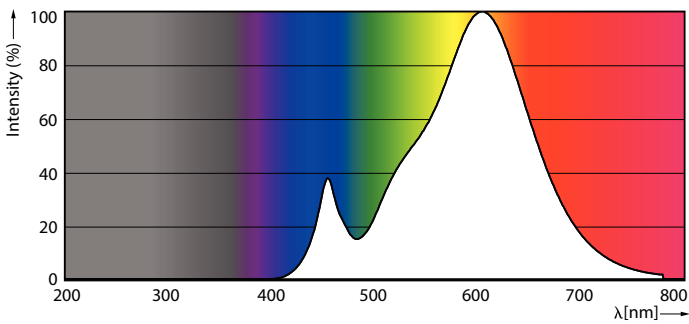

General uniform lighting - 9BR30/LED/827/FR/P/ND 4/3CT

Spectral Power Distribution Colour - 9BR30/LED/827/FR/P/ND 4/3CT