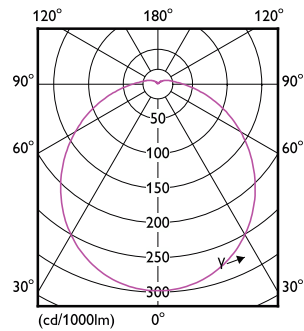

Light Distribution Diagram - 9BR30/LED/827/FR/P/ND 4/3CT