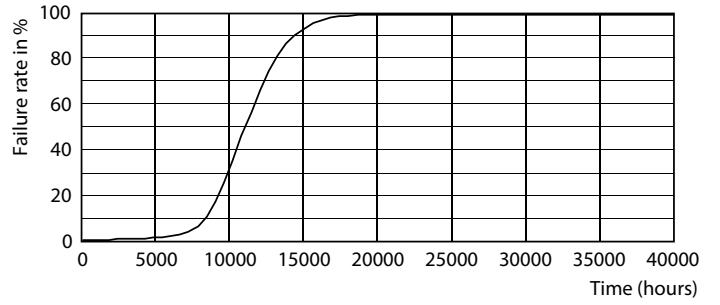

BR/R LED

Lifetime

Lumen Maintenance Diagram - 9BR30/LED/827/FR/P/ND 4/3CT

Life Expectancy Diagram