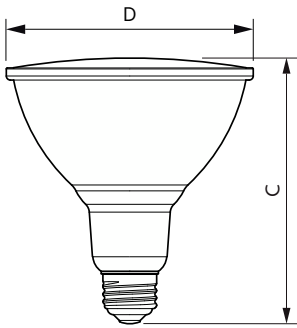

LED PAR30 S/L

Full product name	10PAR30S/LED/840/F25/DIM/ULW/120V 6/1FB
Order code	529784
Material Nr. (12NC)	929001320704
Numerator - Quantity Per Pack	1

EAN/UPC - Product/Case	046677529789
Numerator - Packs per outer box	6
EAN/UPC - Case	50046677529784

Dimensional drawing

Product	D	C
10PAR30S/LED/840/F25/DIM/ULW/120V 6/1FB	3-3/4 inch	3-11/16 inch

Photometric data