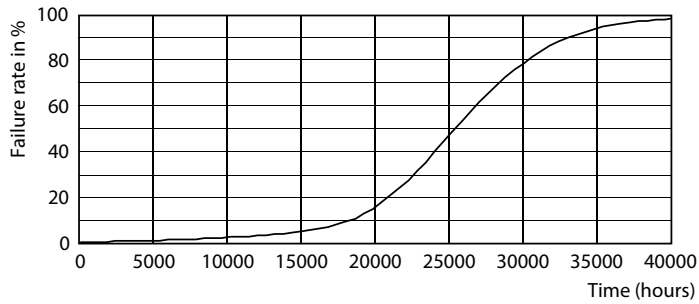

LED PAR30 S/L

Lifetime

Life Expectancy Diagram - 10PAR30S/LED/840/F25/DIM/ULW/120V 6/1FB

Lumen Maintenance Diagram - 10PAR30S/LED/840/F25/DIM/ULW/120V 6/1FB