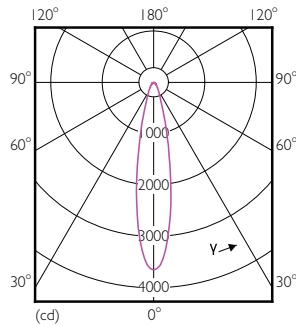

Product data

General Information	
Cap-Base	E26 [Single Contact Medium Screw]
Nominal lifetime	25,000 hour(s)
Switching Cycle	25,000
Lighting Technology	LED
EU RoHS compliant	Yes
Light Technical	
Color Code	840 [CCT of 4000K]
Beam Angle (Nom)	25 degree(s)
Luminous Flux	850 lm
Luminous Intensity (Nom)	3,300 cd
Color Designation	Cool White (CW)
Correlated Color Temperature (Nom)	4000 K
Luminous Efficacy (rated) (Nom)	85.00 lm/W
Color Consistency	<6
Color rendering index (CRI)	80
LLMF At End Of Nominal Lifetime (Nom)	70 %
Operating and Electrical	
Line Frequency	50 to 60 Hz
Input Frequency	50 to 60 Hz
Power Consumption	10 W
Lamp Current (Nom)	86 mA

Wattage Equivalent	75 W
Starting Time (Nom)	0.5 s
Warm-up time to 60% light	0.5 s
Power Factor (Fraction)	0.9
Voltage (Nom)	120 V
Temperature	
T-Case Maximum (Nom)	158 °F
Controls and Dimming	
Dimmable	Yes
Mechanical and Housing	
Bulb Finish	Clear
Bulb Material	Glass
Bulb Shape	PAR30S [PAR 3.75 inch/95mm Short]
Approval and Application	
Suitable For Accent Lighting	Yes
Energy Consumption kWh/1000 h	- kWh
Product Data	
Order product name	10PAR30S/LED/840/F25/DIM/ULW/120V 6/1FB

Dimensional drawing

Product	D	C
10PAR30S/LED/840/F25/DIM/ULW/120V 6/1FB	3-3/4 inch	3-11/16 inch

Photometric data

Accent Lighting Spots - 10PAR30S/LED/840/F25/DIM/ULW/120V 6/1FB

Light Distribution Diagram - 10PAR30S/LED/840/F25/DIM/ULW/120V 6/1FB