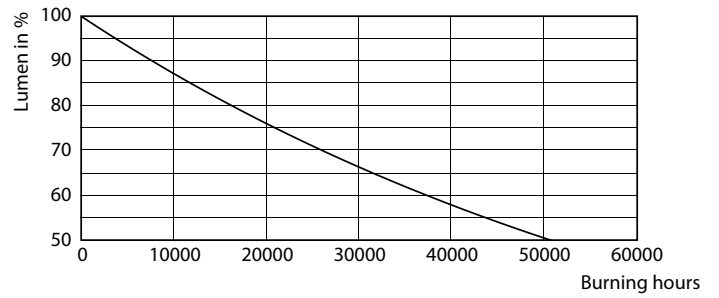

LED PAR30 S/L

Lifetime

Life Expectancy Diagram - 10PAR30S/LED/840/F25/DIM/ULW/120V 6/1FB

Lumen Maintenance Diagram - 10PAR30S/LED/840/F25/DIM/ULW/120V 6/1FB